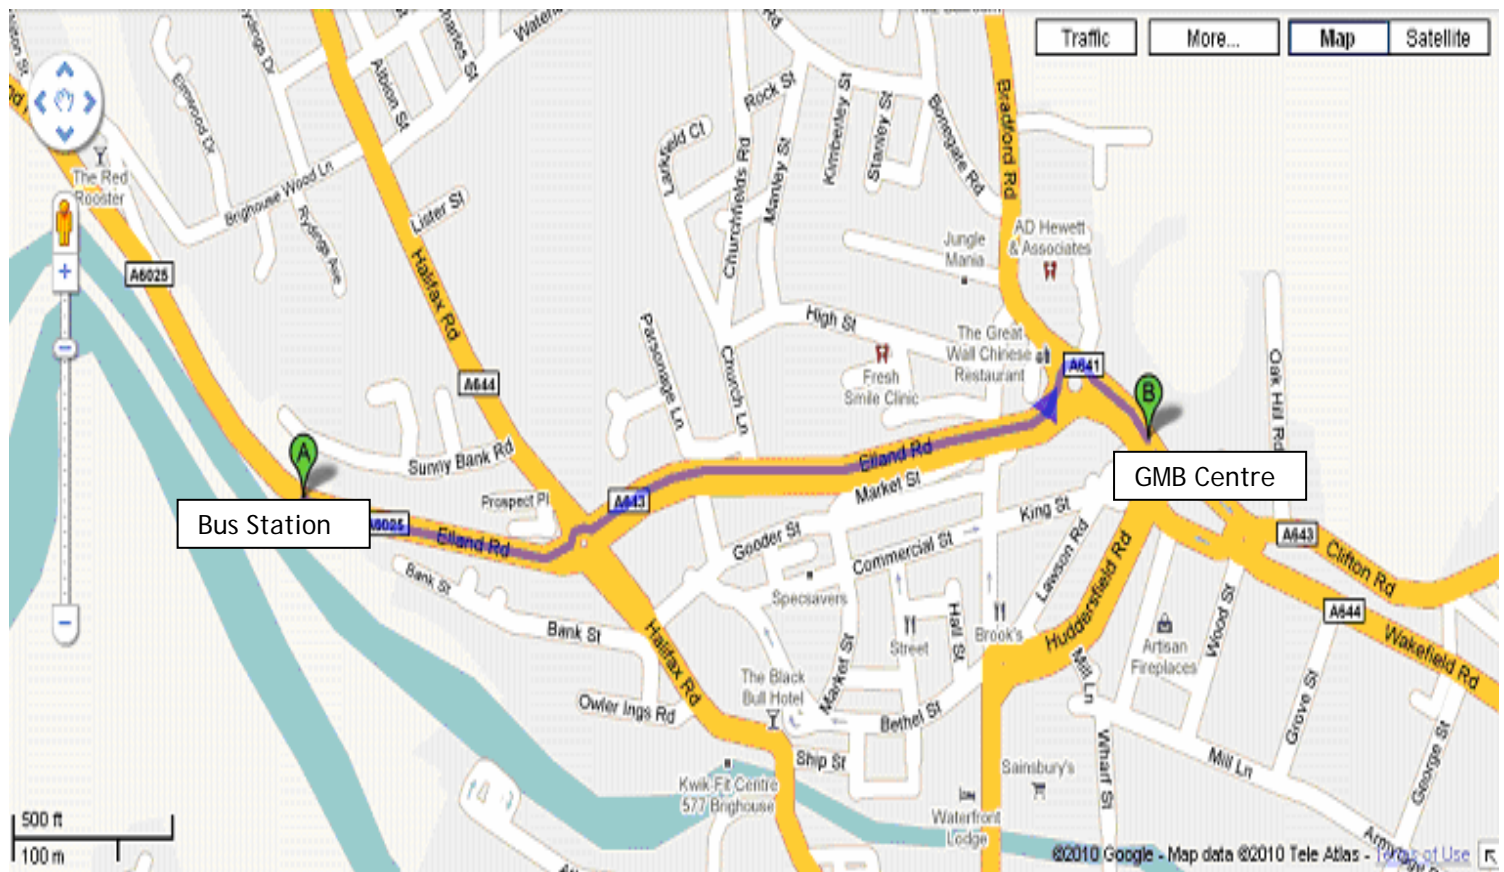

How to find us/Maps

Address: GMB Learning and Conference Centre
Clifton House
Clifton Road
Brighouse
HD6 1SL
Tel: 01484 720088

Location Located just off the M62 (Junction 25) the GMB Learning and Conference Centre is situated in the heart of Brighouse Town Centre (next door to Tesco's Supermarket) which is easily accessible by motorway, train or bus.

By Bus

To: Brighouse Bus Station, Ganny Road, Brighouse, HD6 1BL

From Bradford: Stand B Bradford Interchange - Service Number X6

From Halifax: Stand D1 Halifax Bus Station - Service Number 549

From Dewsbury: Stand 12 Dewsbury Bus Station - Service Number 278

From Huddersfield: Stand R Huddersfield Bus Station - Service Number 363

From Keighley: Stand E Keighley Bus Station - Service Number 662

Then Stand A Bradford Interchange - Service Number 363

For latest travel information including bus/train time tables visit: www.wymetro.com