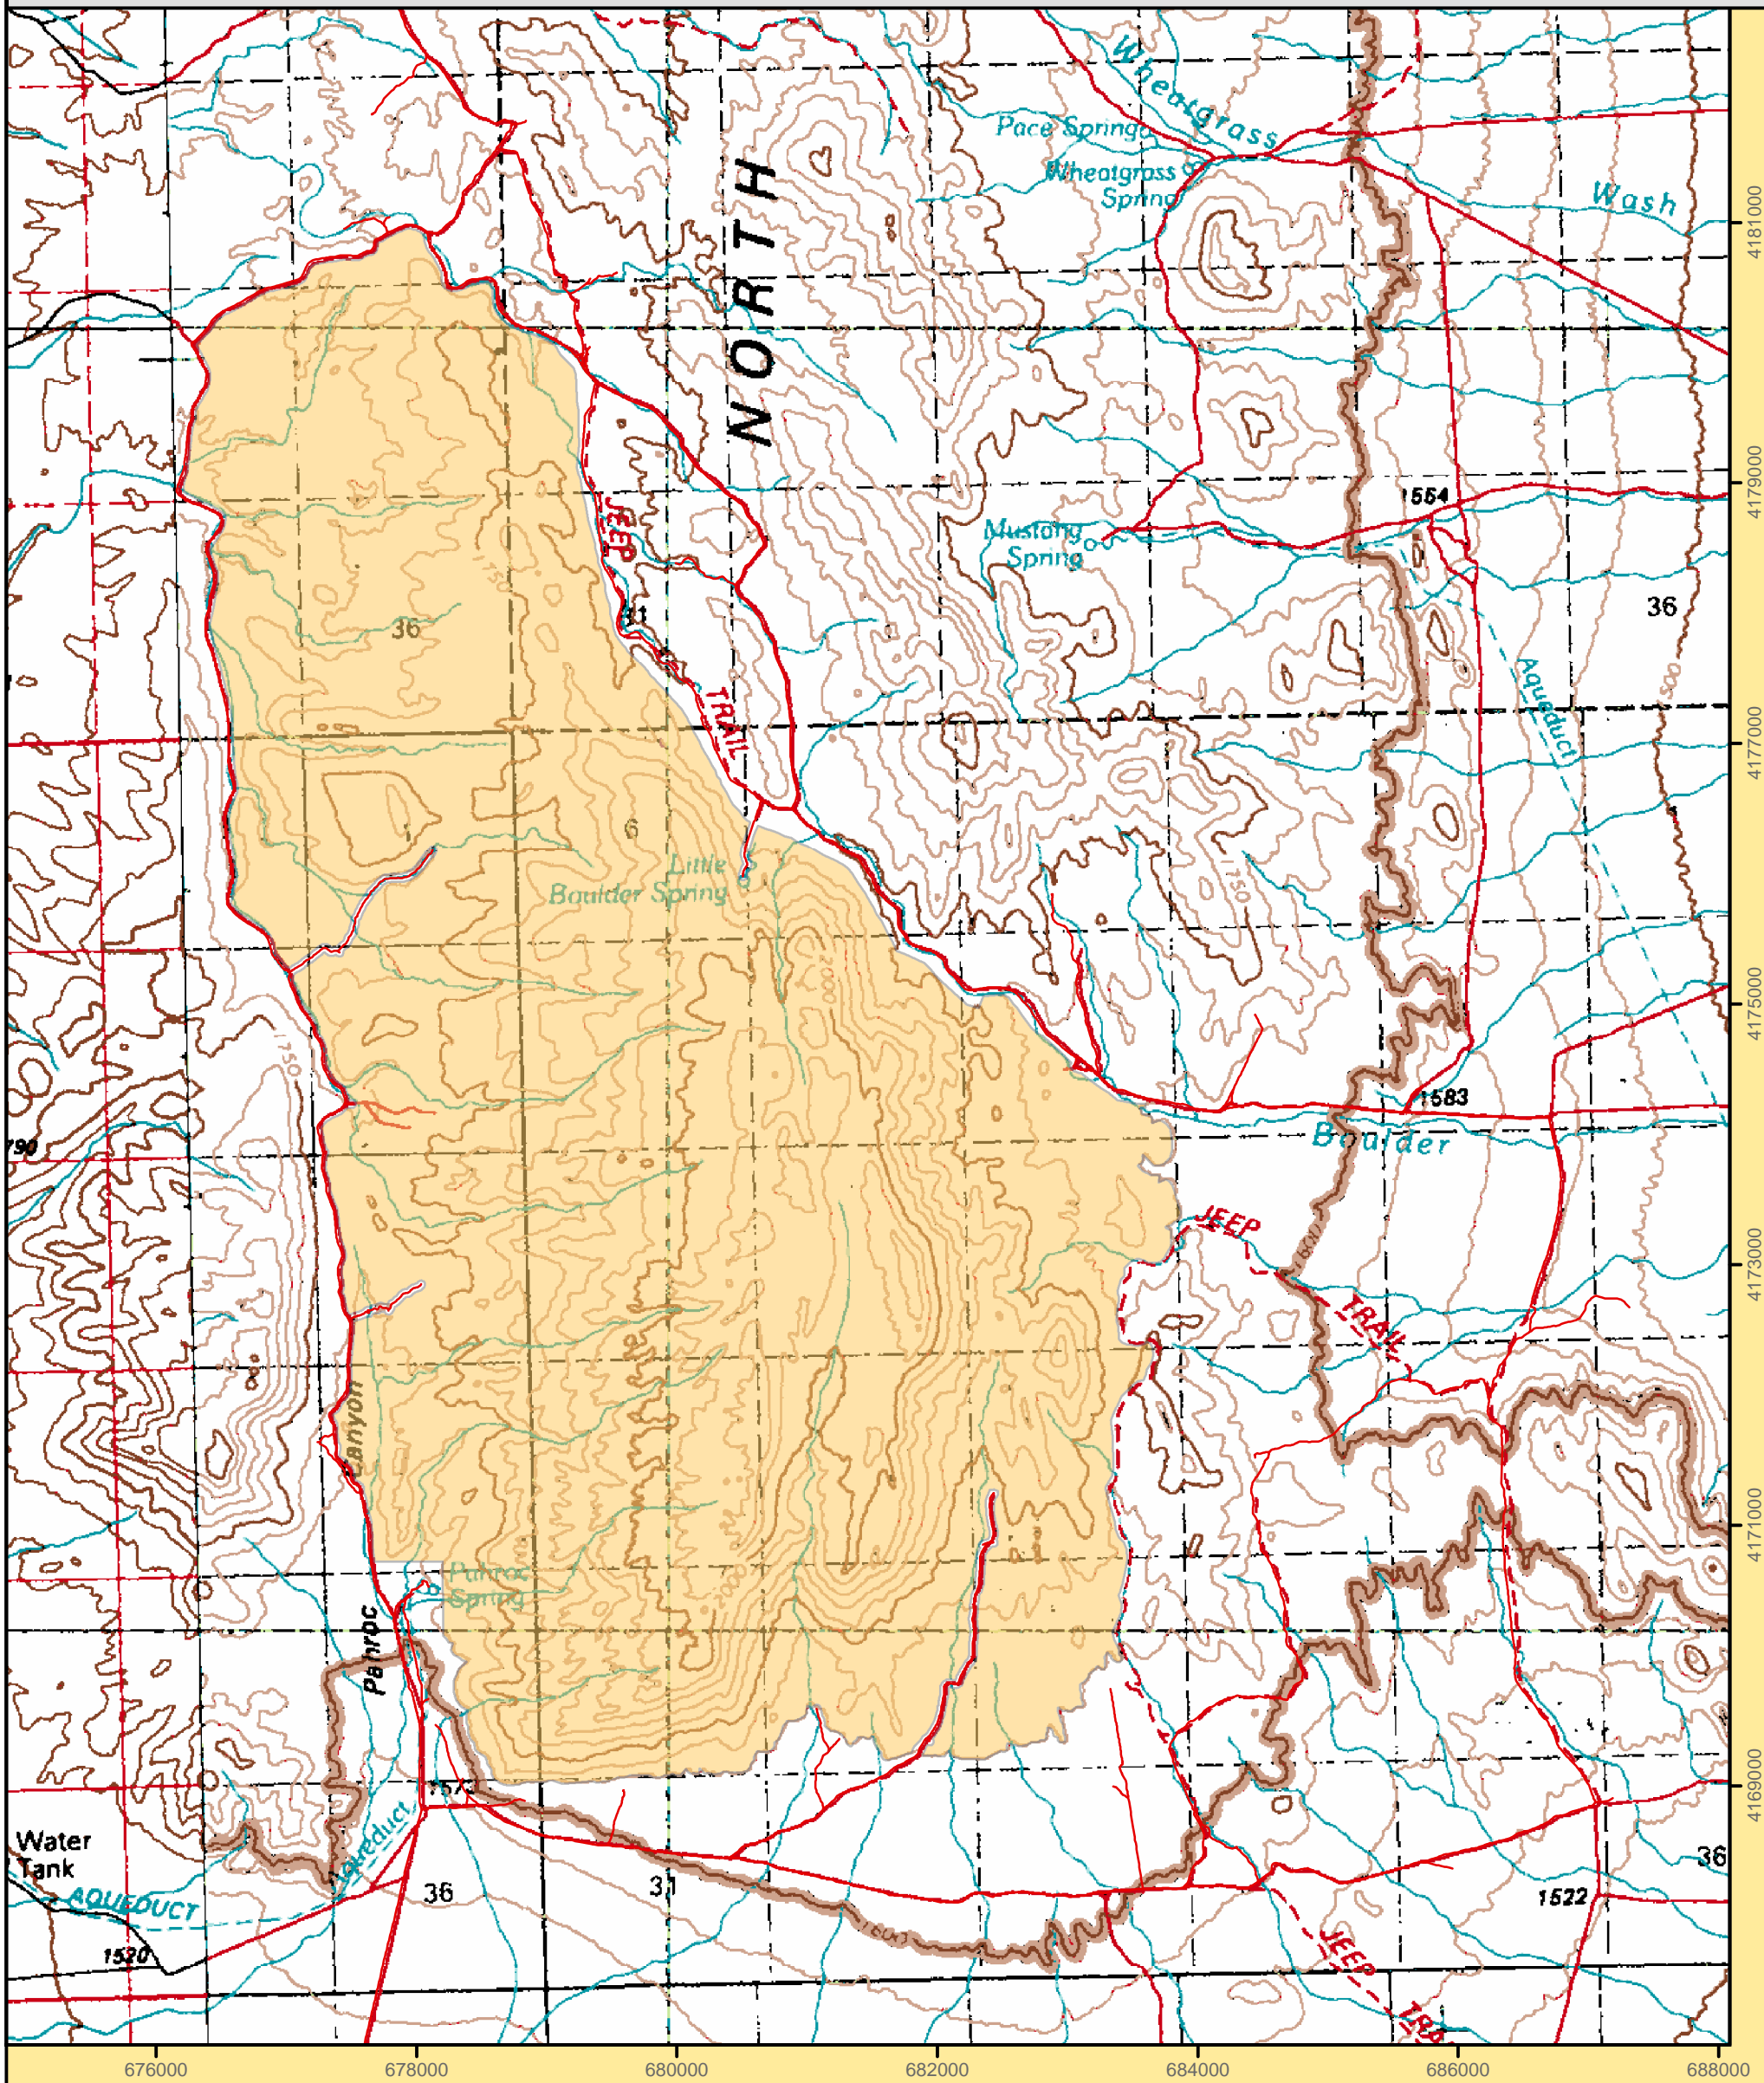

Big Rocks Wilderness Area

Timpahute Range 1:100,000	Caliente 1:100,000
White River Narrows 1:2400	Wheatgrass Spring 1:2400
Hiko NE 1:2400	Pahroc Spring 1:2400

Legend

Wilderness Boundary

1:50,000

Projection: Nad 83 Zone 11 North