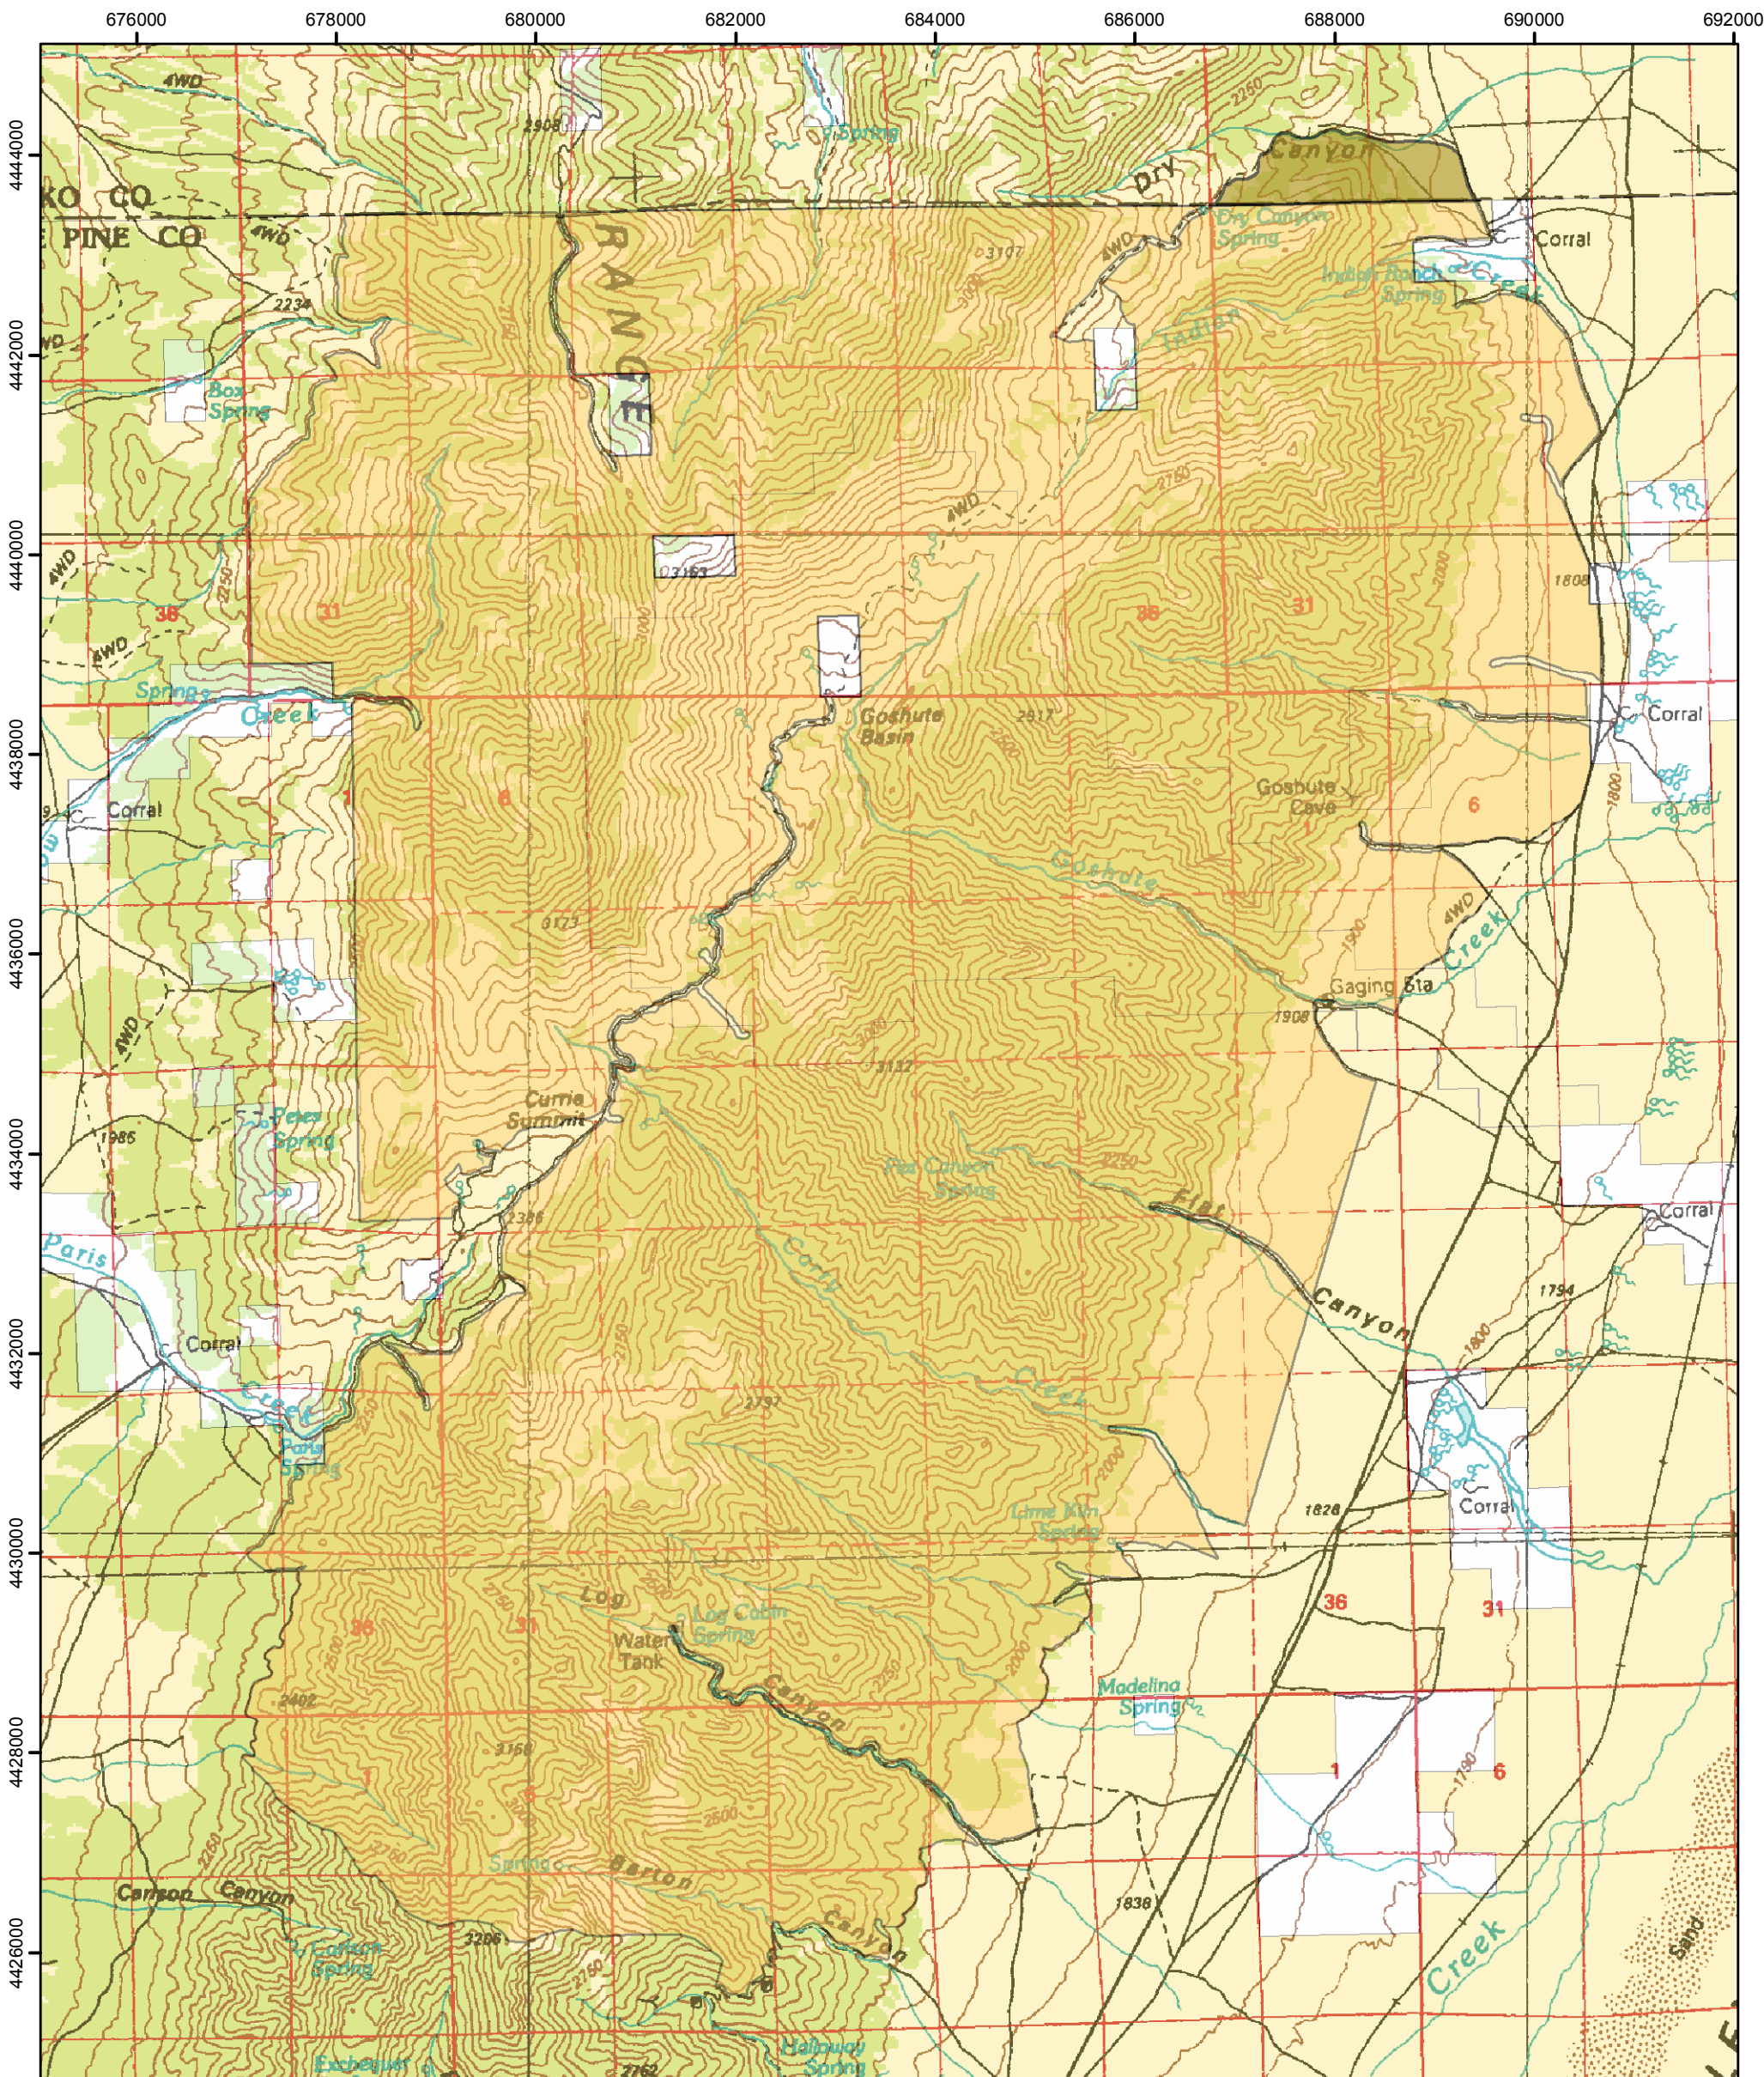

# Goshute Canyon Wilderness Area

**Legend**

- Wilderness Area
- Wilderness Study Area

BLM 1:100,00 Maps:  
Kern Mountains & Currie

Ely BLM Field Office  
For more information call:  
(775) 289-1800

No Warranty is made by the Bureau of Land Management as to the accuracy, reliability, or completeness of these data for individual use or aggregate use with other data.