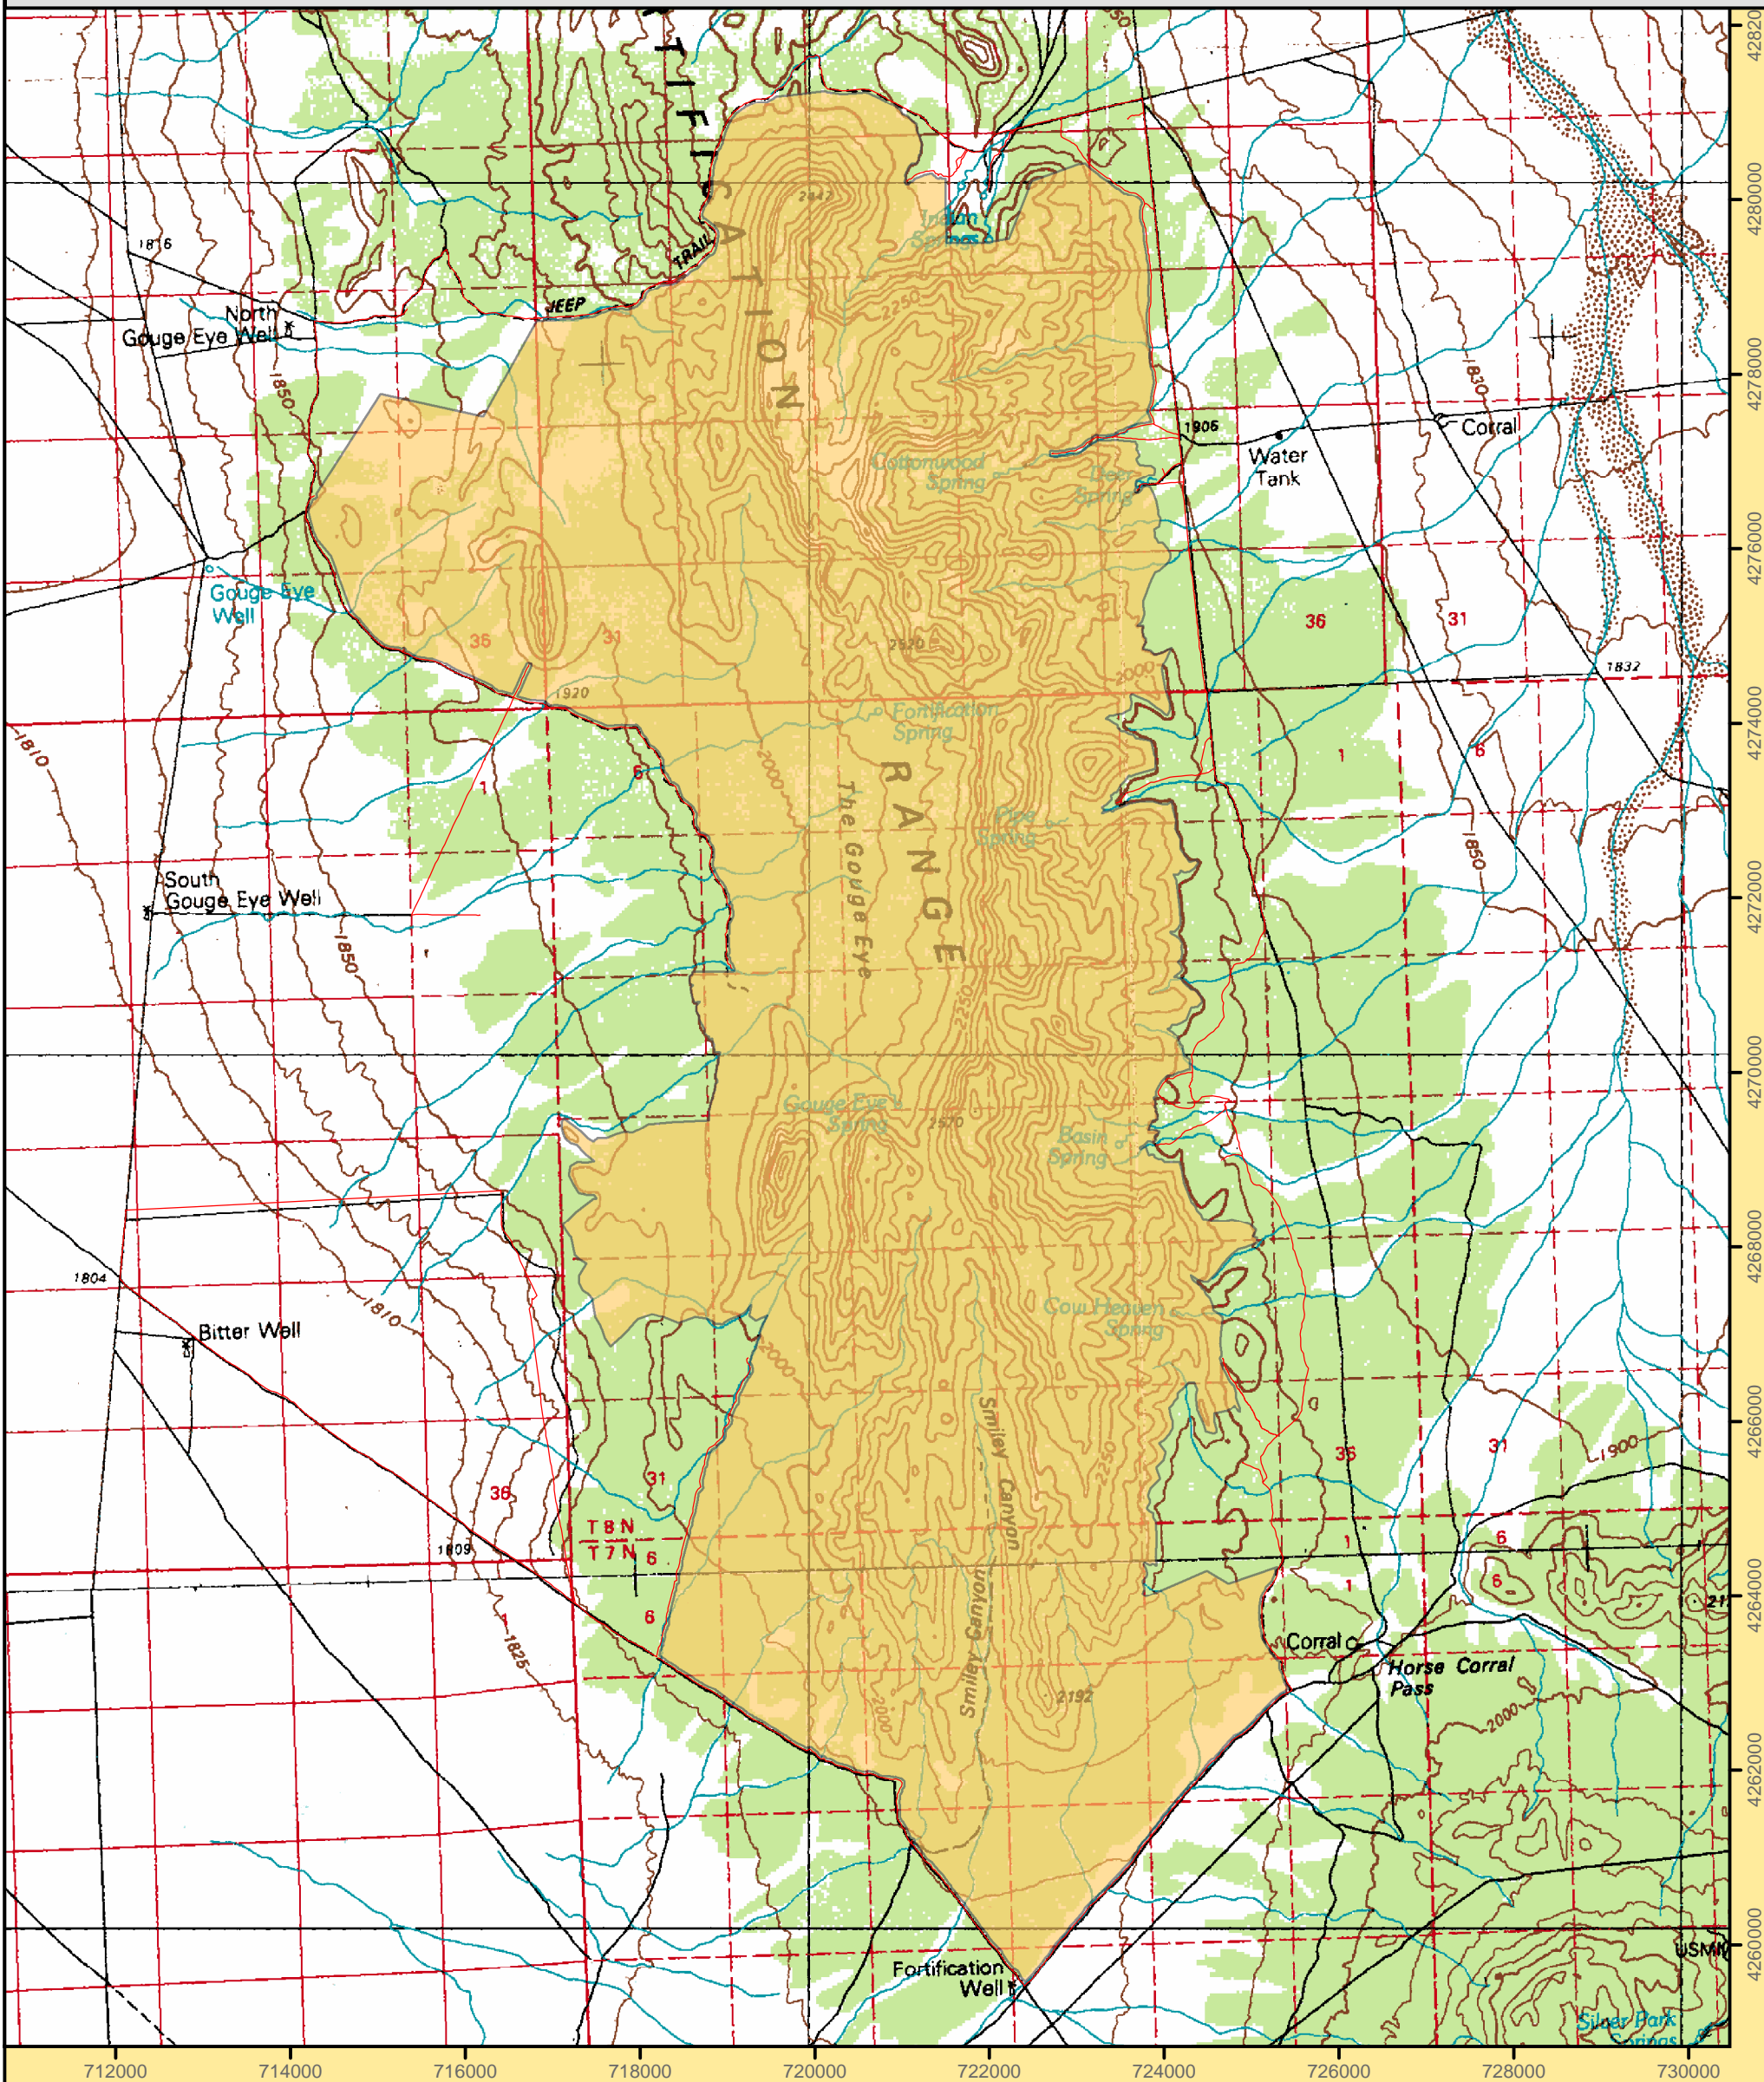

Fortification Range Wilderness Area

Legend

Wilderness Boundary

1:75,000

Projection: Nad 83 Zone 11 North

Ely BLM Field Office
December 2004
For more information call 775-289-1800

U. S. Department of the Interior
Bureau of Land Management