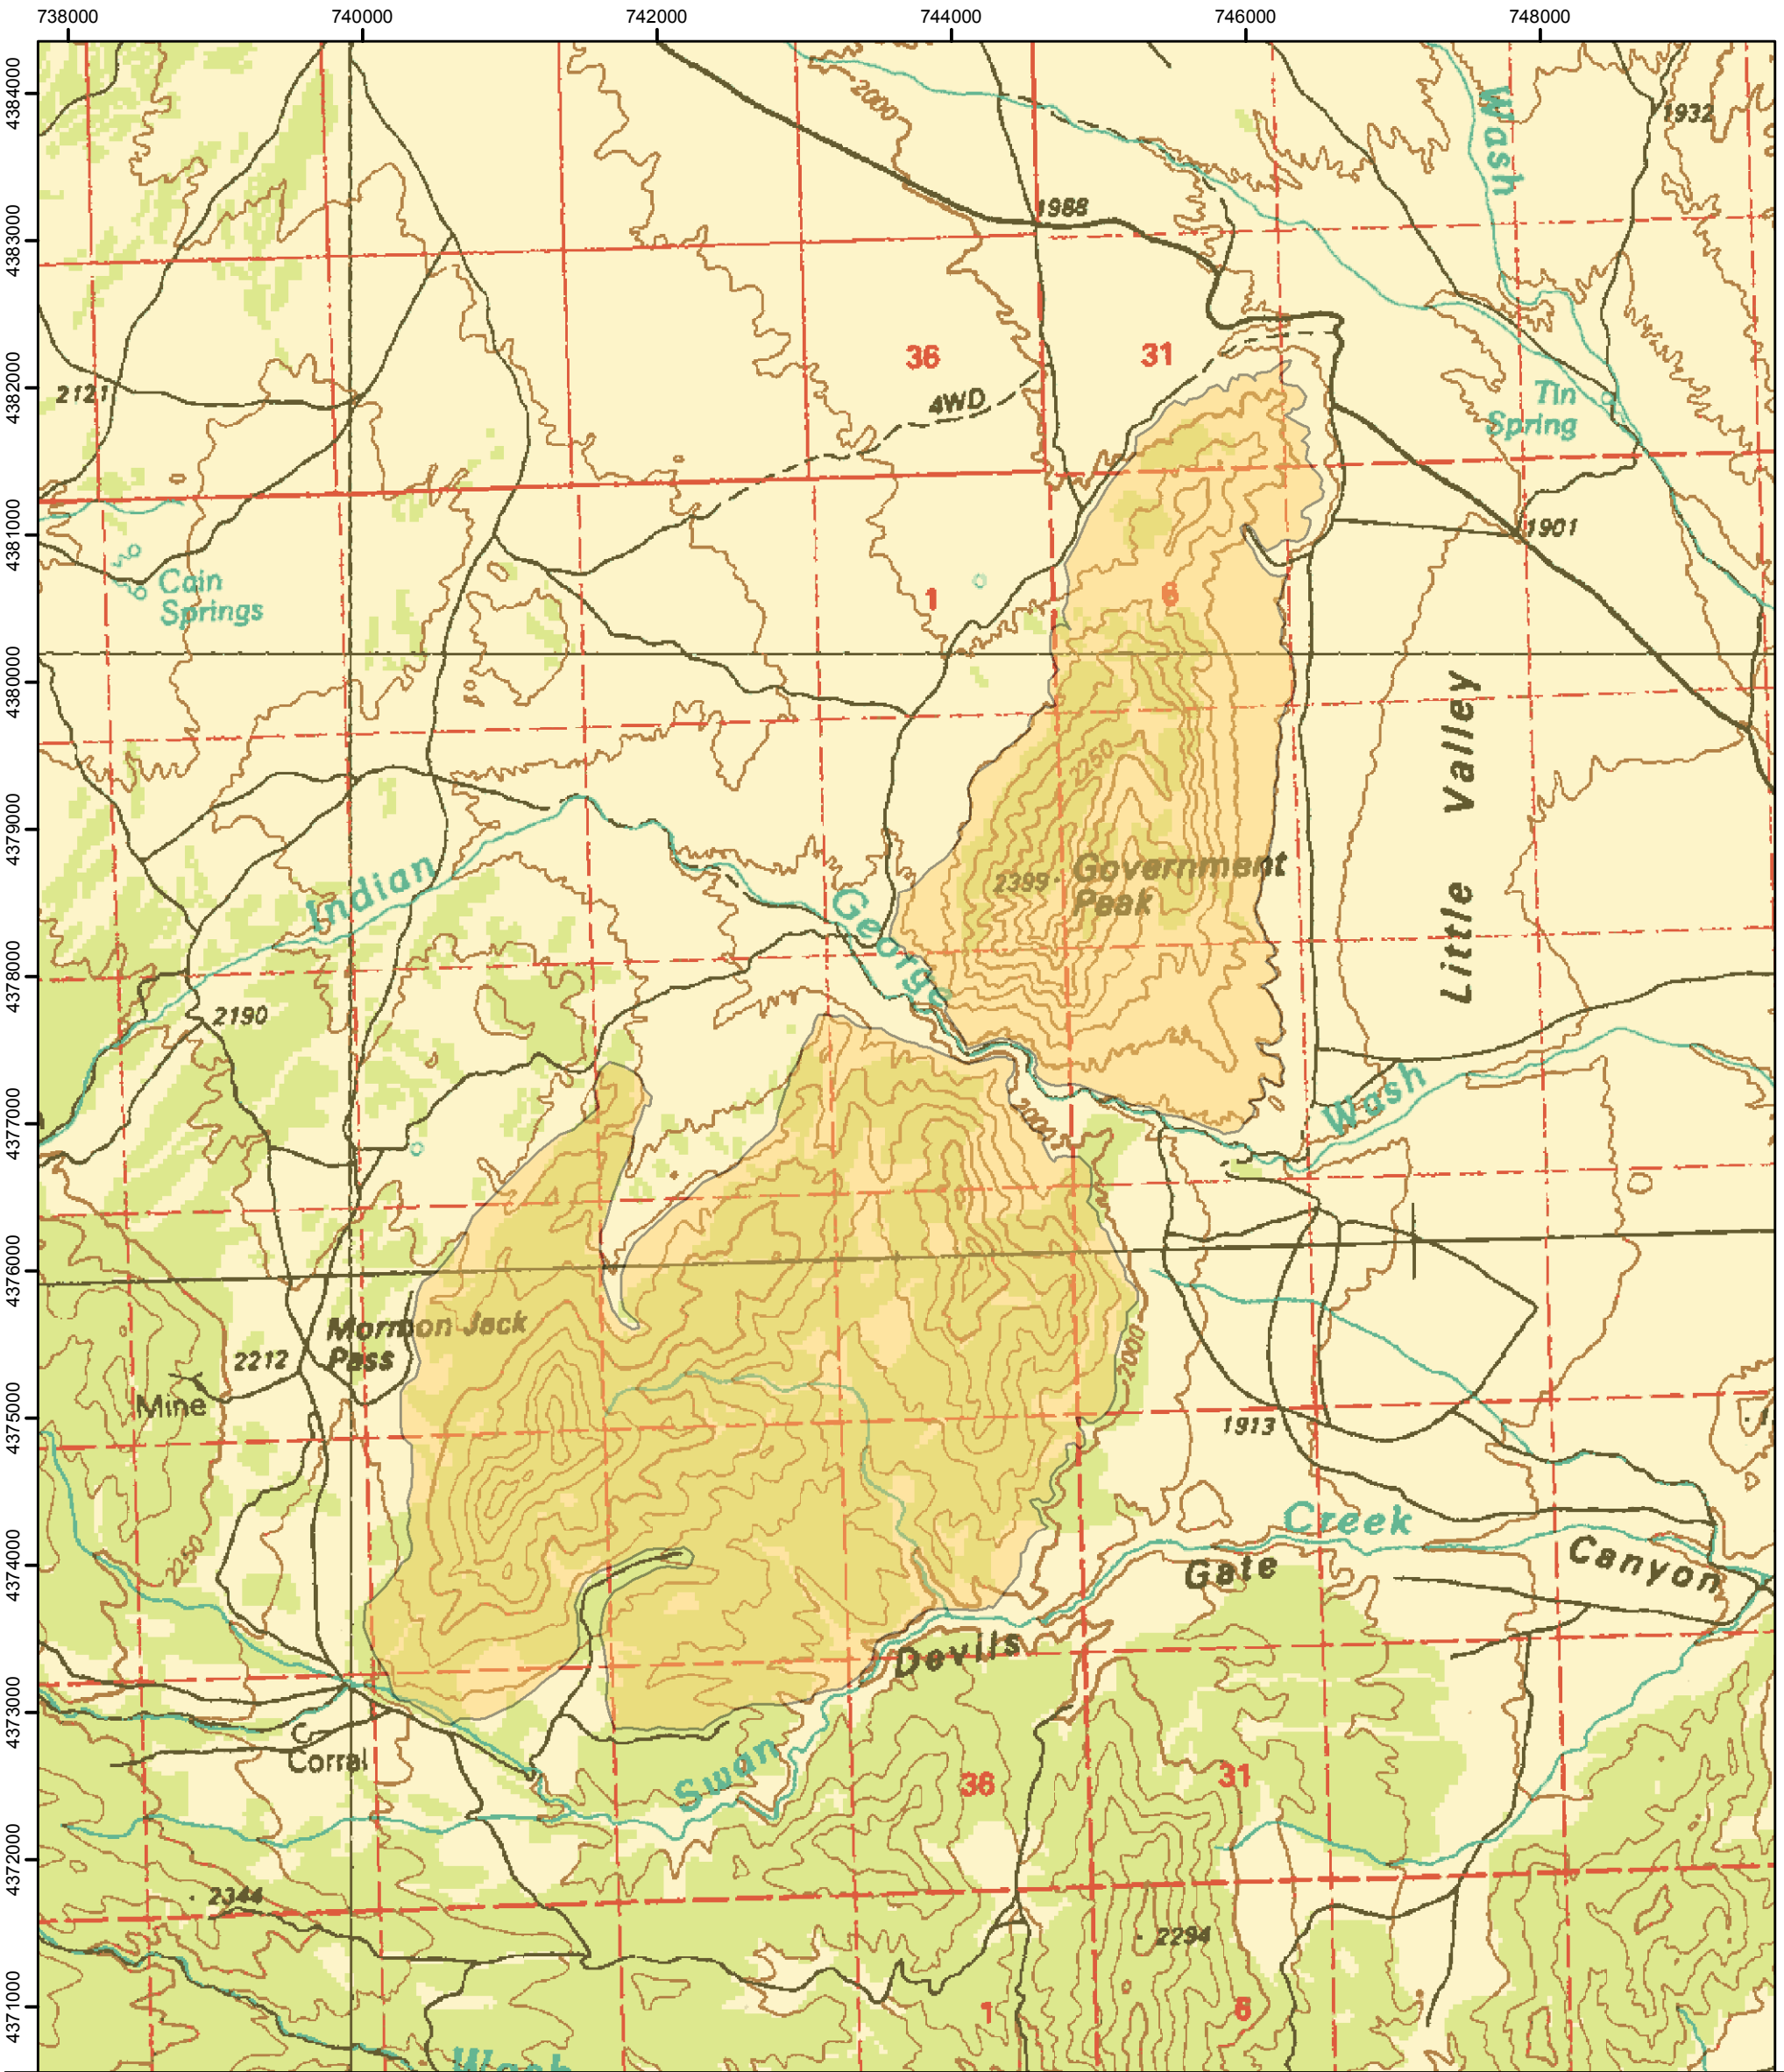

Government Peak Wilderness Area

Legend

BLM Wilderness Area

Ely BLM Field Office
For more information call:
(775) 289-1800

1:45,000

1:24,000 Maps

1:100,000 Maps:
Kern Mountains & Ely

No Warranty is made by the Bureau of Land Management as to the accuracy, reliability, or completeness of these data for individual use or aggregate use with other data.