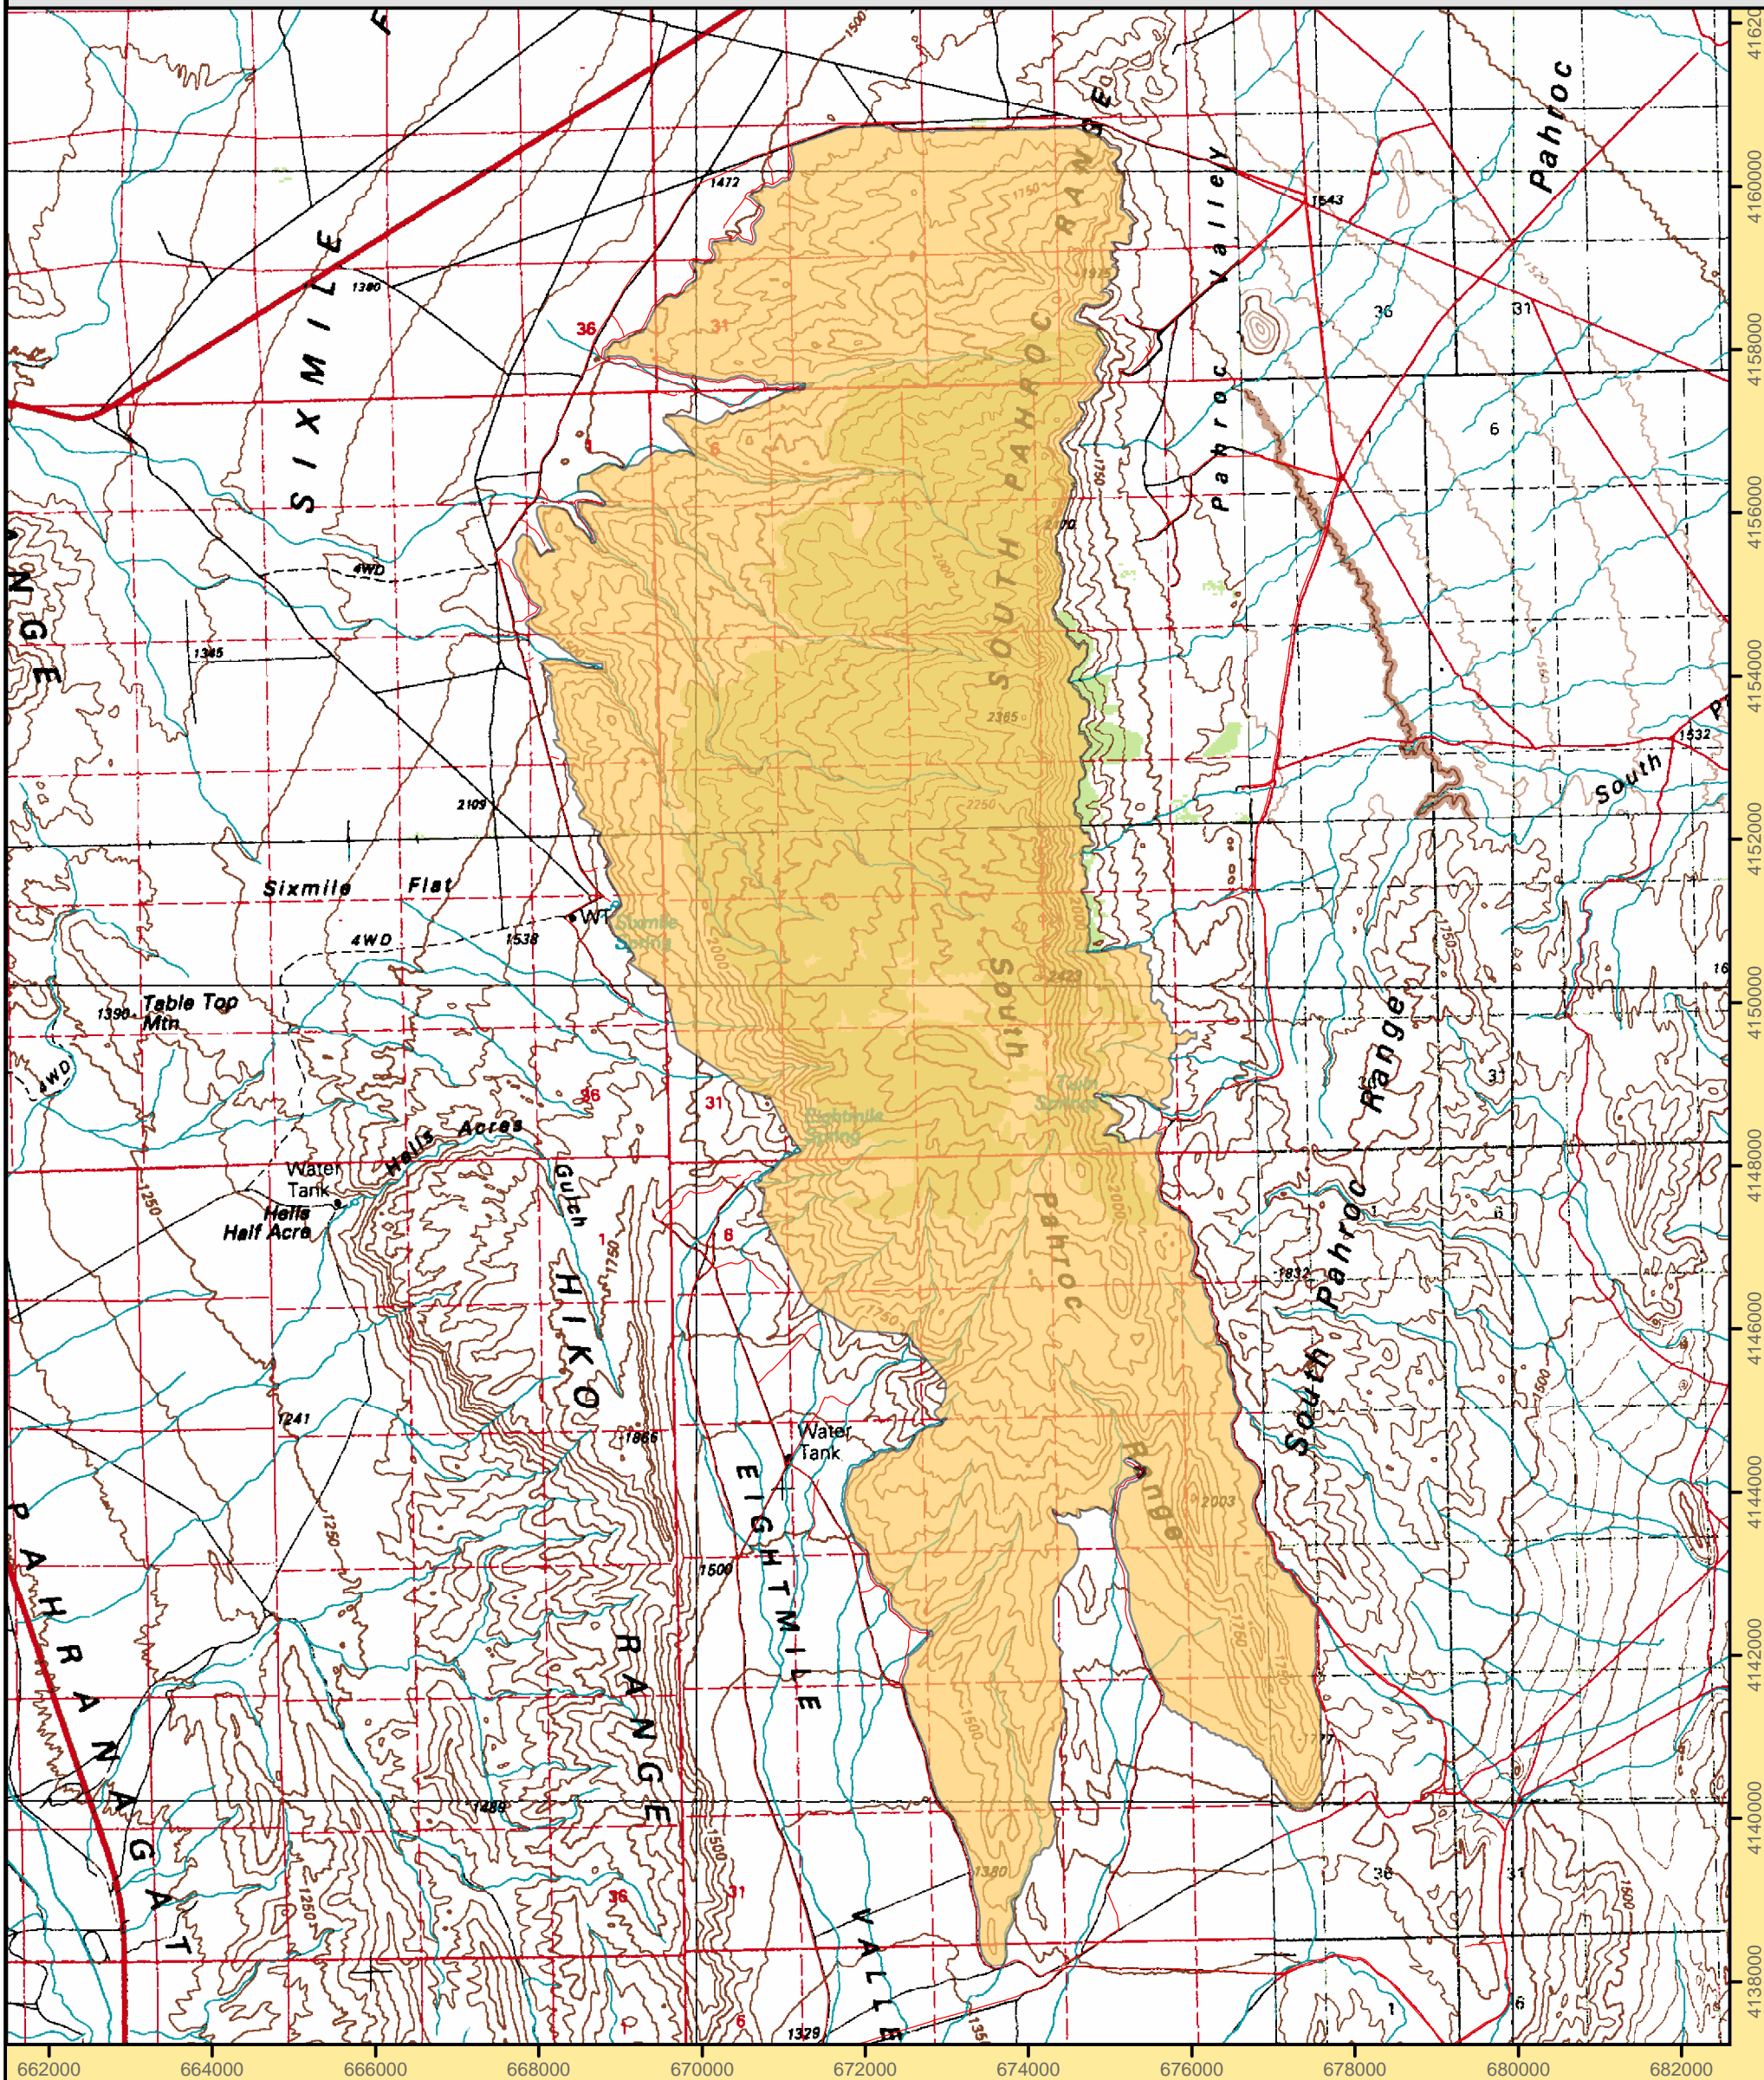

# South Pahroc Range Wilderness Area

Timpahute Range 1:100,000 Hiko SE 1:2400	Caliente 1:100,000 Pahroc Summit Pass 1:2400
Pahranaagat Range 1:100,000 Alamo NE 1:2400	Clover Mountains 1:100,000 Delamar NW 1:2400
Alamo SE 1:2400	Delamar Lake 1:2400

**Legend**

Wilderness Boundary

1:80,000

Projection: Nad 83 Zone 11 North

Ely BLM Field Office  
December 2004  
For more information call 775-289-1800

"NO WARRANTY IS MADE BY THE BUREAU OF LAND MANAGEMENT AS TO THE ACCURACY, RELIABILITY, OR COMPLETENESS OF THESE DATA FOR INDIVIDUAL USE OR AGGREGATE USE WITH OTHER DATA."