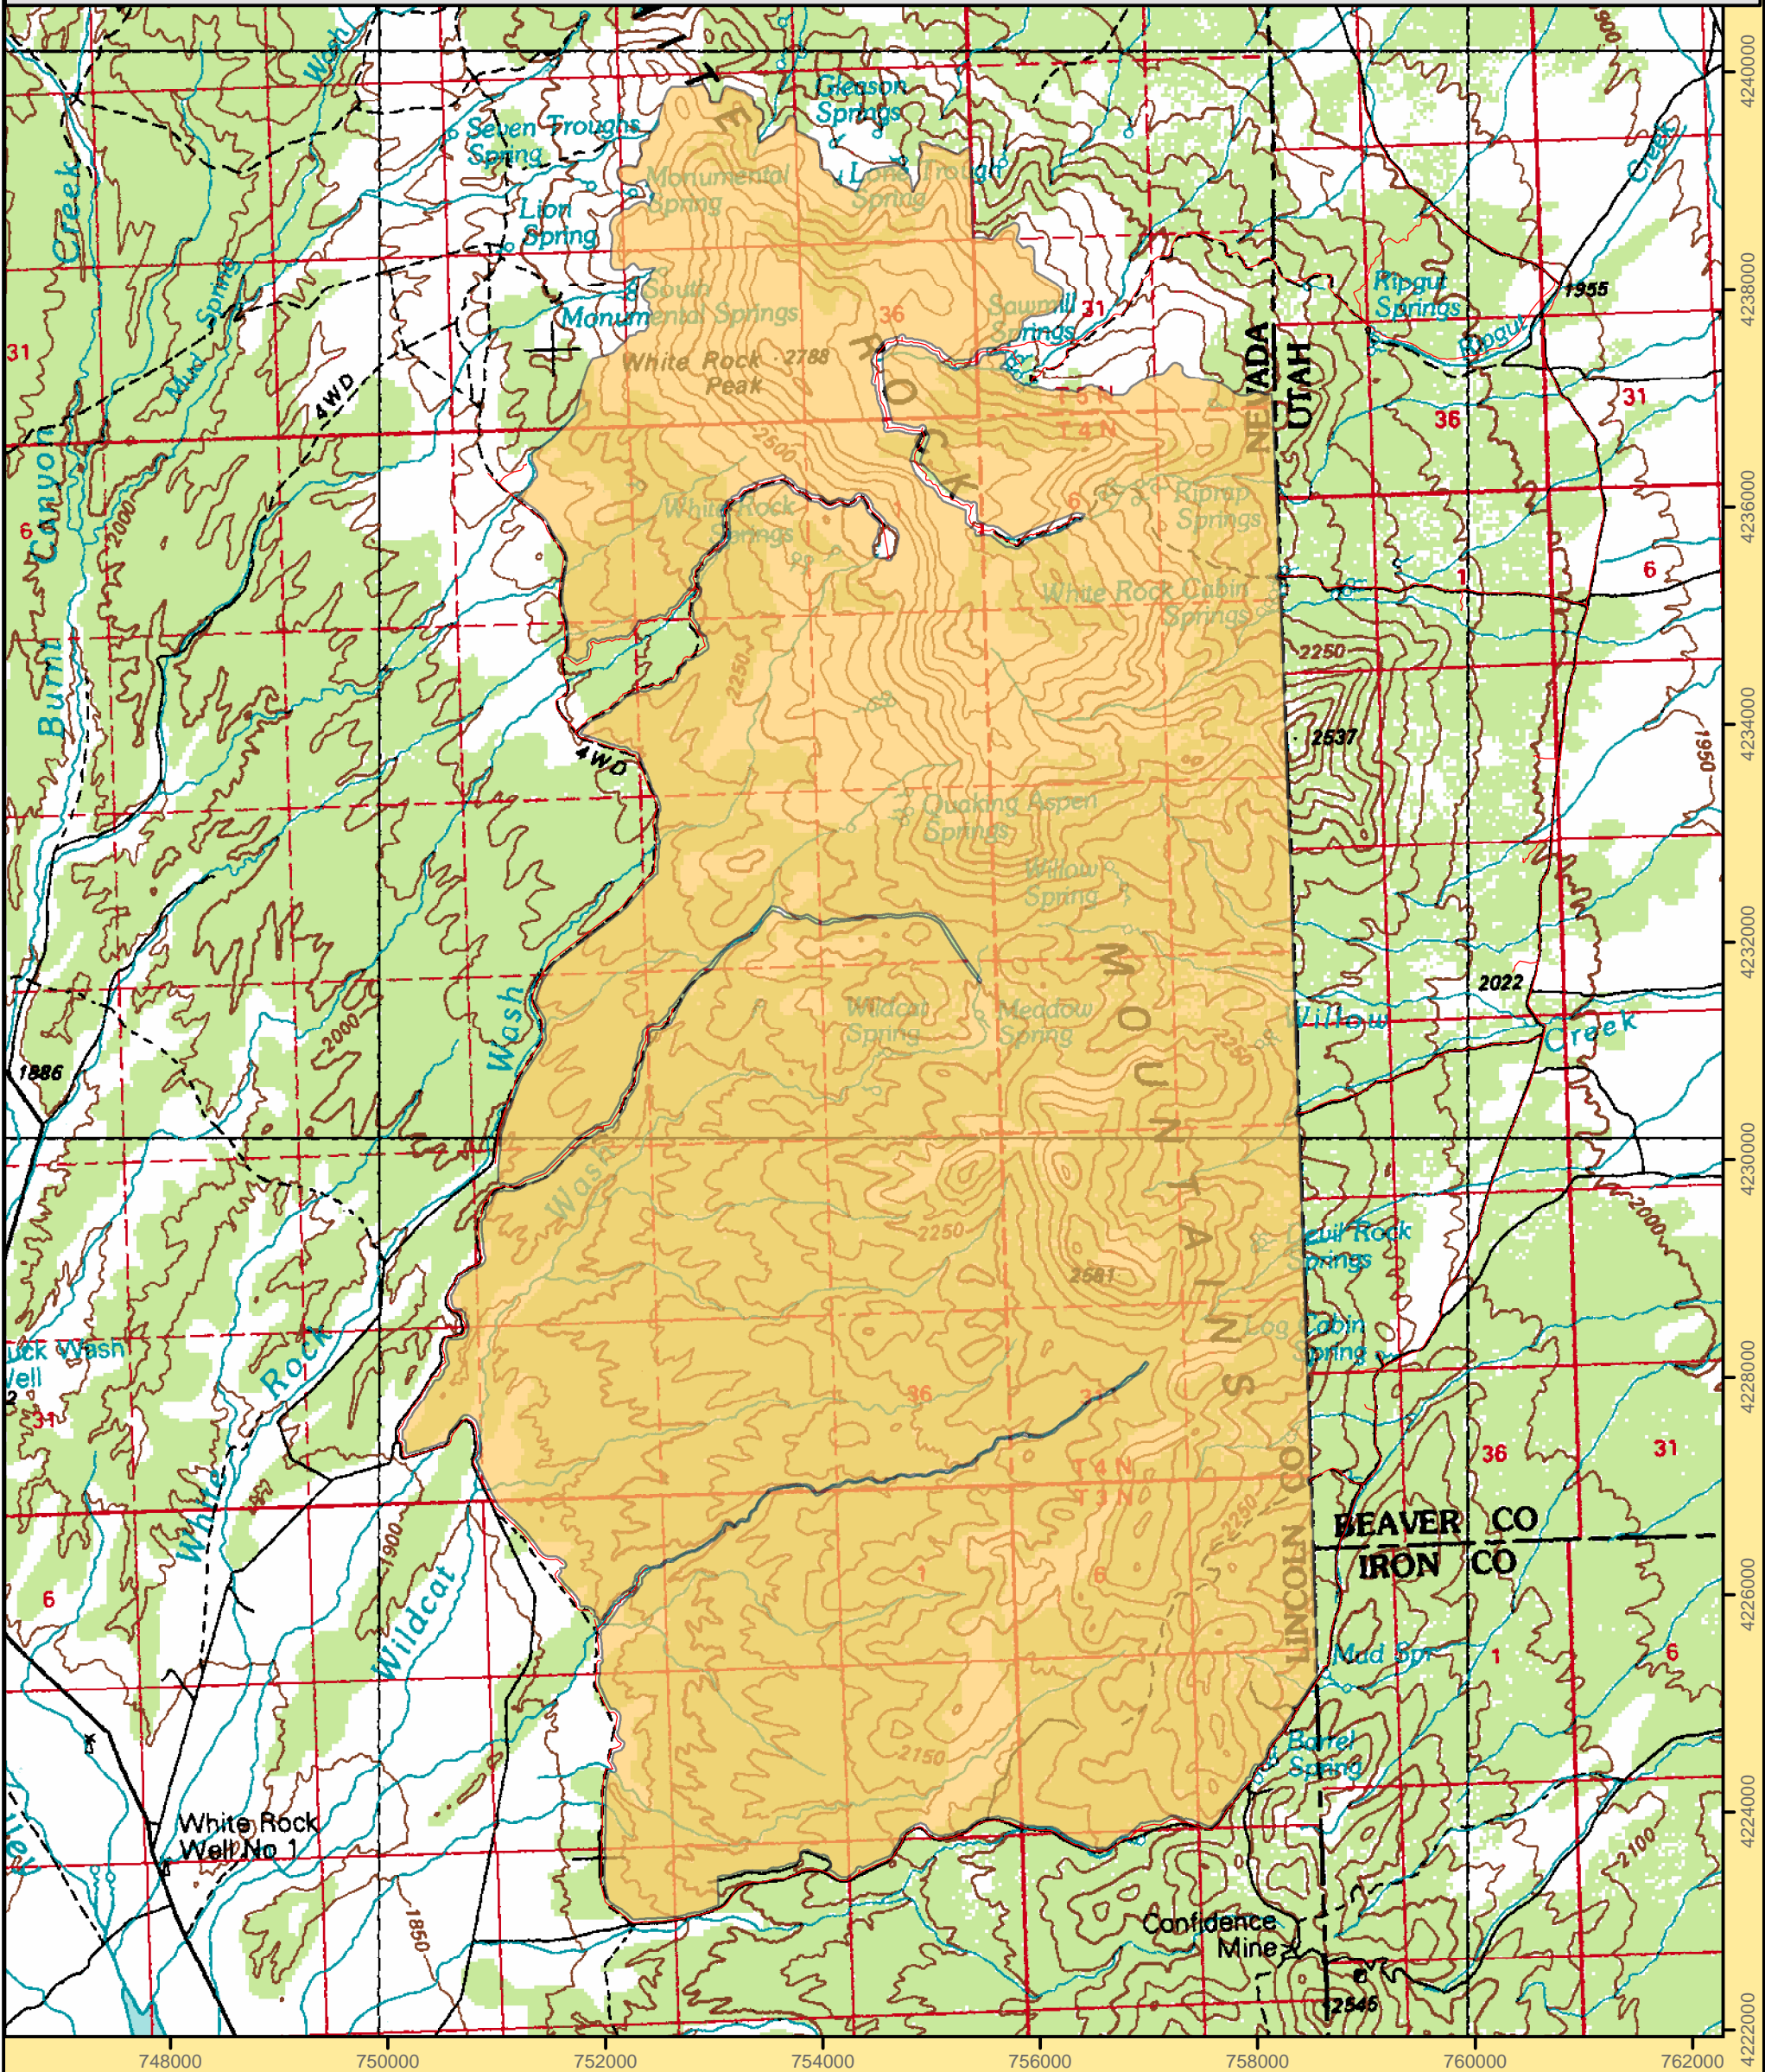

White Rock Range Wilderness Area

1:60,000

Projection: Nad 83 Zone 11 North

Ely BLM Field Office
December 2004
For more information call 775-289-1800

U. S. Department of the Interior
Bureau of Land Management