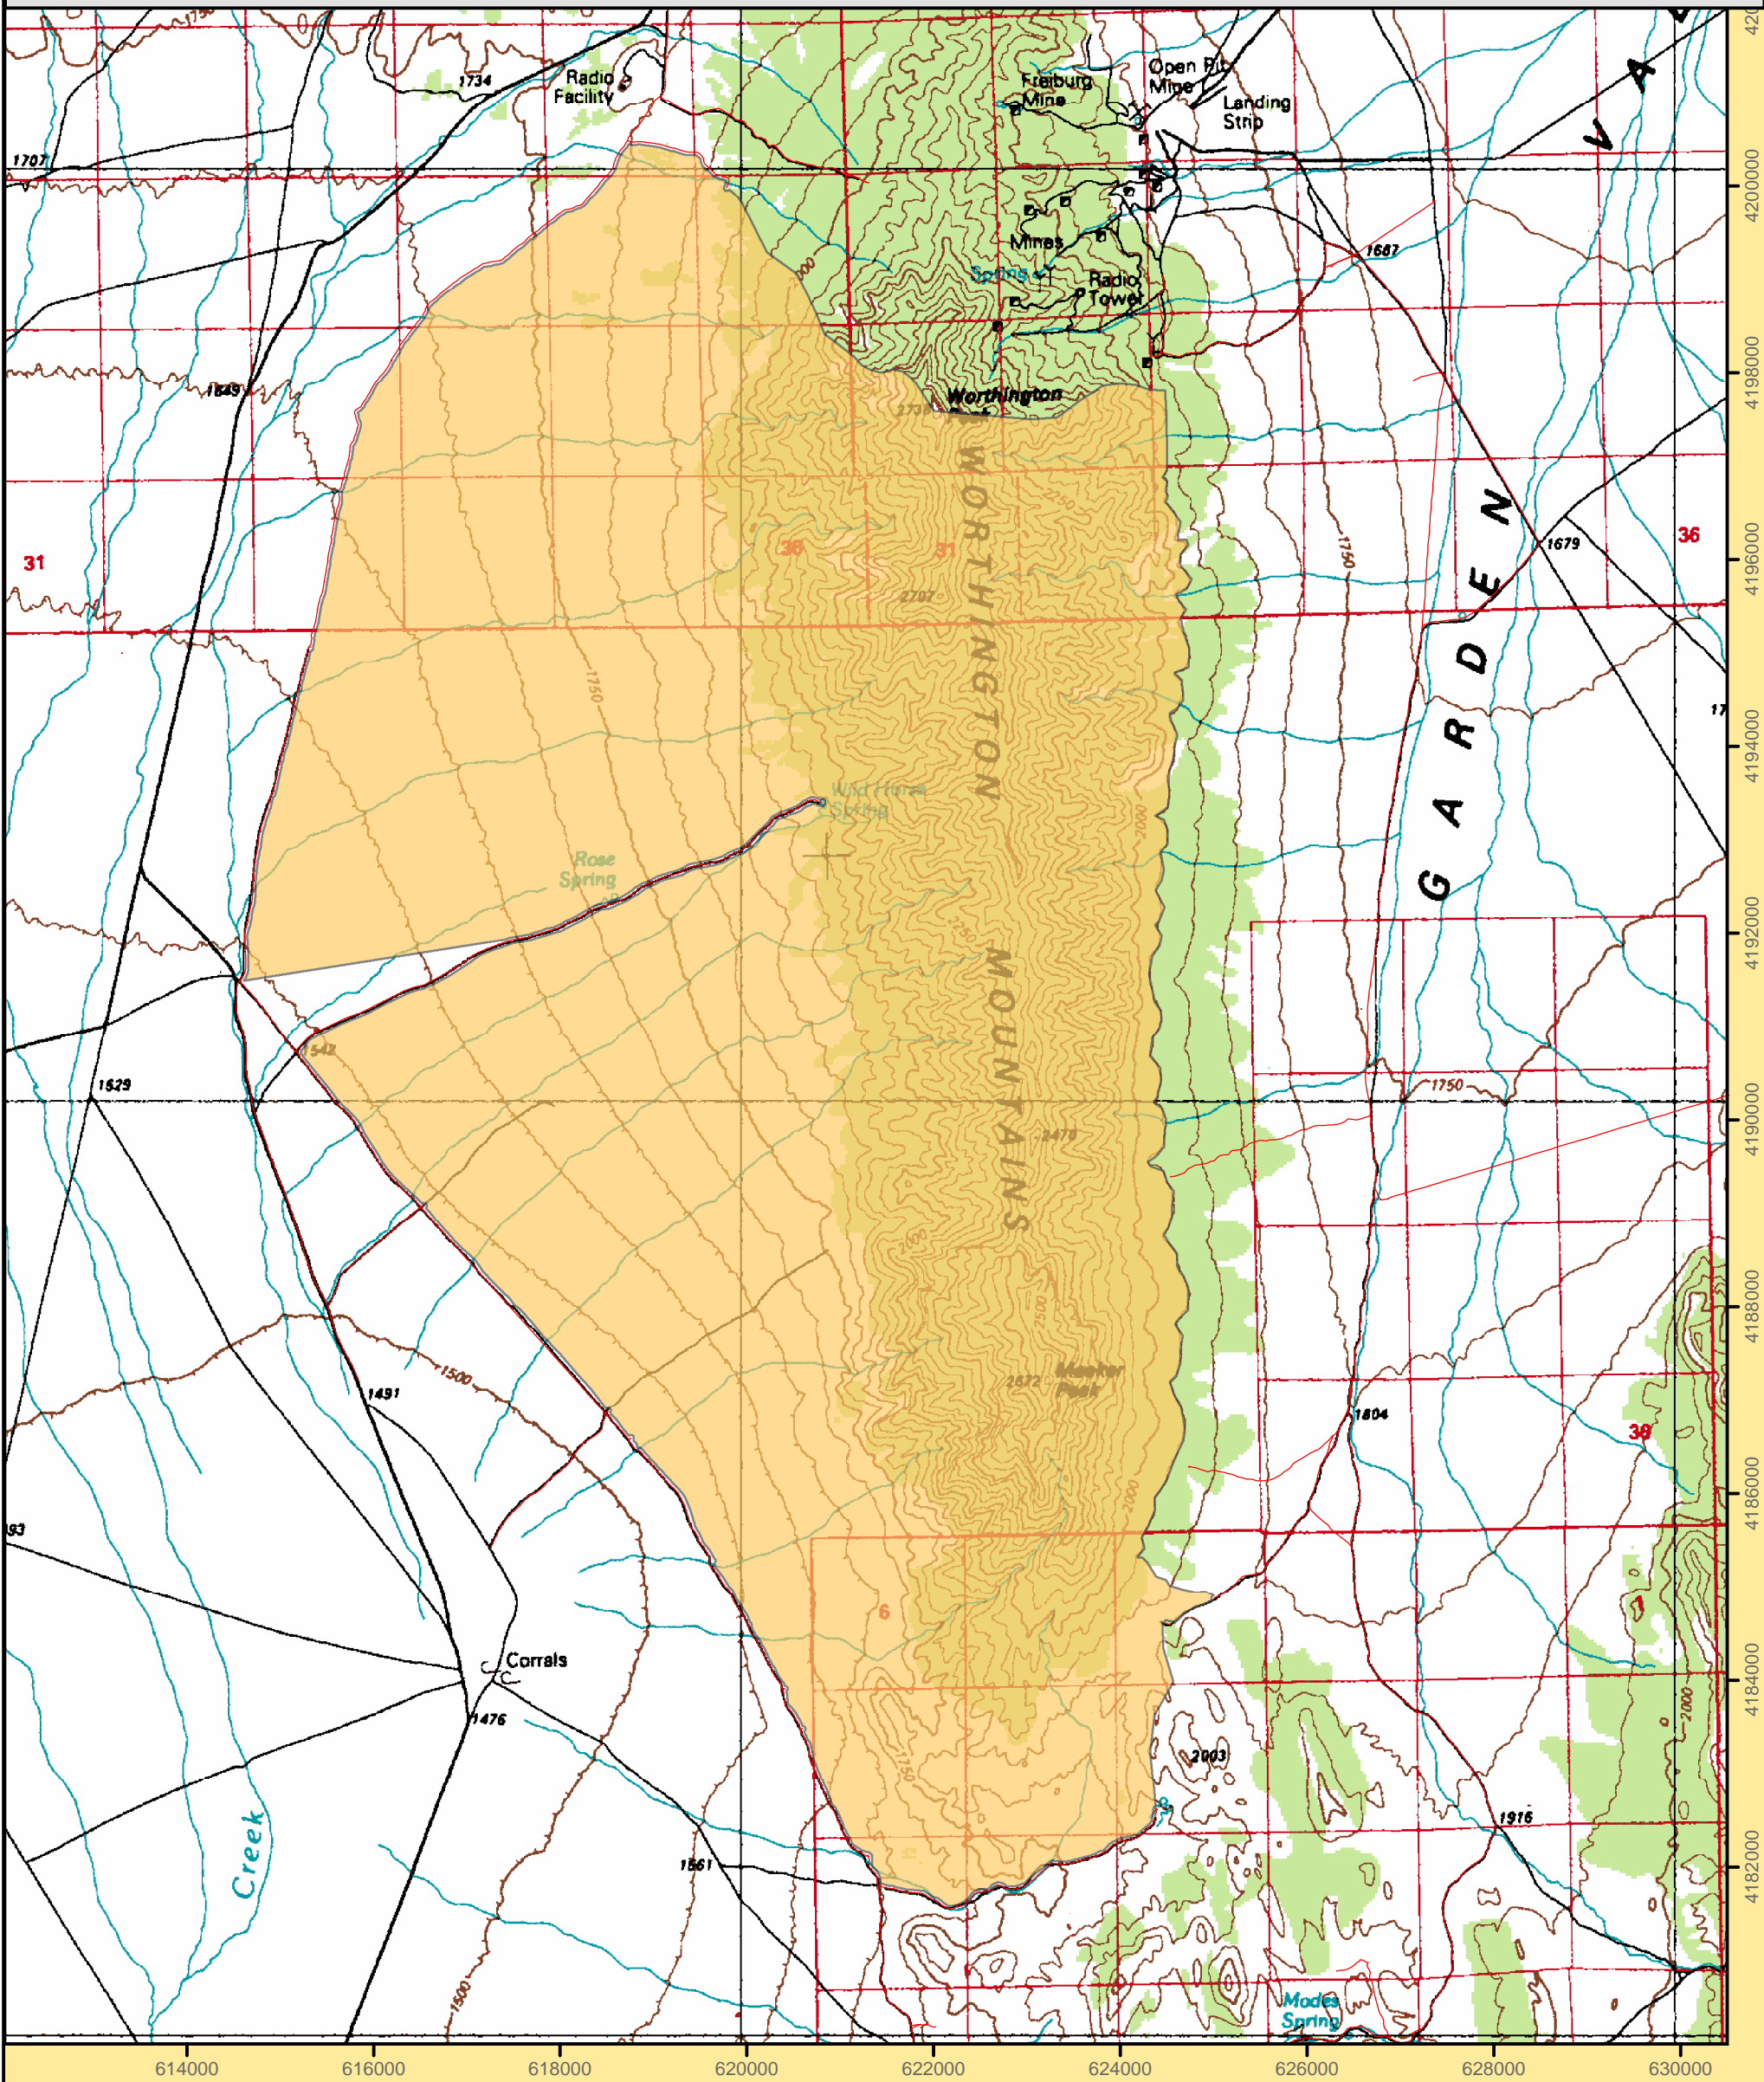

Worthington Mountains Wilderness Area

1:70,000

Projection: Nad 83 Zone 11 North

Ely BLM Field Office
December 2004
For more information call 775-289-1800