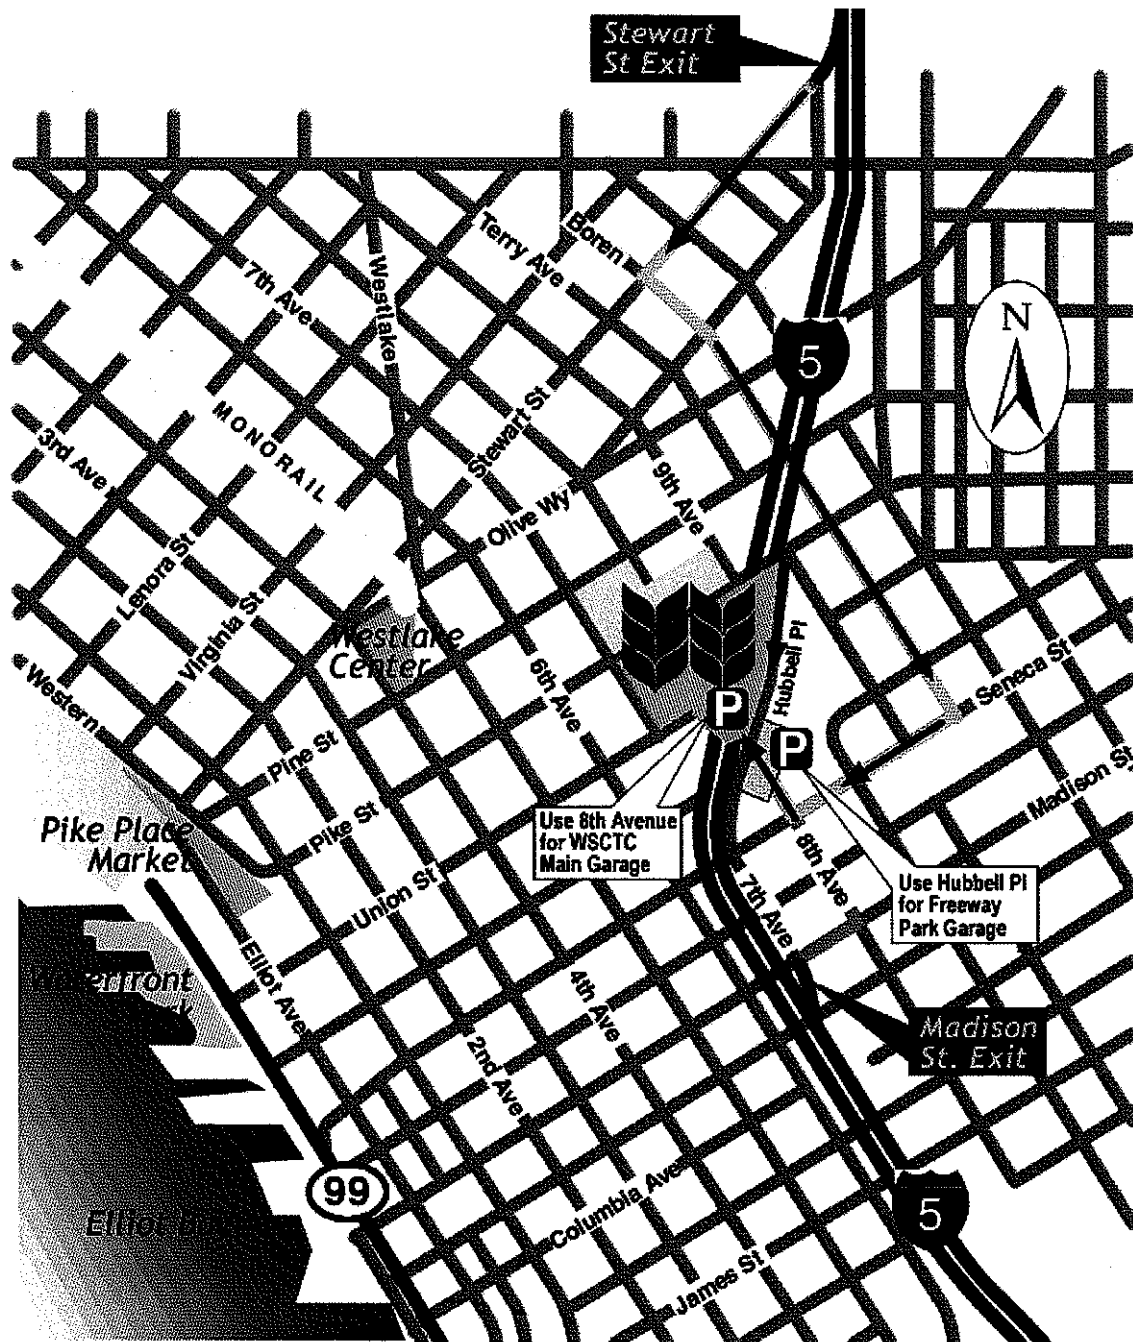

**Map to the
Washington State Convention Center
800 Convention Place | Seattle, WA 98101
(Primary entrance is on 8th Avenue)**

Parking will be validated **only** if you park in the Convention Center garage located directly under the Convention Center itself. You will receive a parking validation at the Seminar. No validation will be given if you park at any of the surrounding garages. **Please remember that the Seminar will be held in the new Conference Center located directly across Pike Street from the Convention Center. Our program will be on the third floor.**

Driving Directions

To the Washington State Convention Center

(Primary entrance is on 8th Avenue)

From I-5 Southbound:

- Stewart Street exit (exit #166)
- Left on Boren Avenue
- Right on Seneca Street
- Right on 8th Avenue
- Right into garage

From I-5 Northbound:

- Madison Street/I-90 exit (exit 164A)
- Follow signs to Madison Street/Convention Place
- Right on Madison Street
- Left on 8th Avenue
- Right into garage

From I-90 Westbound

- I-5 Northbound
- Madison Street (exit 164A)
- Follow signs to Madison Street/Convention Place
- Right on Madison Street
- Left on 8th Avenue
- Right into garage