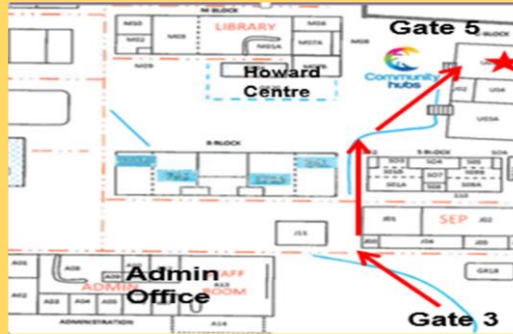

All Welcome!

Marsden Young Explorers Playgroup

This free playgroup offers fun, interactive, engaging, and educational activities for Mums/Dads and children 0-5 years.

Held in the Howard Centre Monday and Wednesday. 8.30-10.30

Adult English Class

A free class for all levels Monday and Wednesday in the Hub, Come and meet the teachers! Children welcome!

Every Thursday 9am-9.30, Phil will be in the Hub for a Multicultural Sports program to develop your child's skills and ability and to gain confidence and team building.

- Transition to Prep
- Every Tuesday and Thursday 10am-10.45 am
- Open to early year's centres and the community...Prep readiness program.
- Will help develop Skills your child will need in Prep.

- ✓ Please feel free to contact us for information and support. For more information visit the Hub office at U-block, or contact us:
- ✓ **Phone:** 3489 9333
- ✓ **Email:** pdear5@eq.edu.au
- ✓ **Facebook:** Community Hubs Logan
- ✓ www.communityhubs.org.au
- ✓ **32 Hickory Street, Marsden 4132**