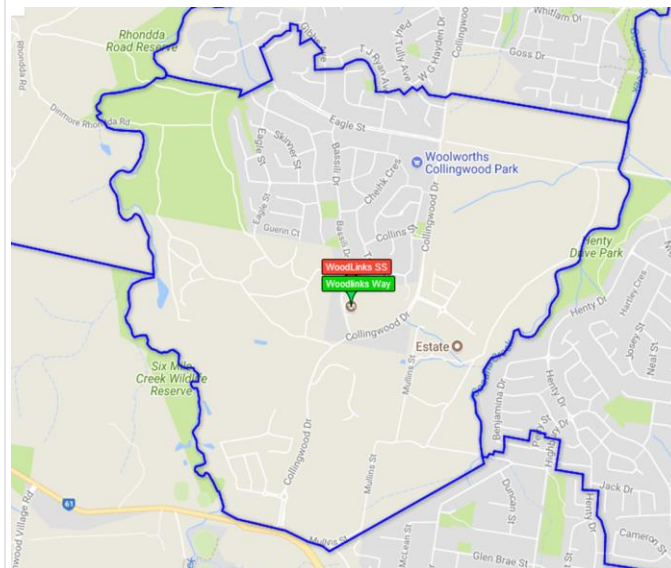

Hi! My name is Elisha and I am the community Hub Leader at WoodLinks State School.

I look forward to meeting you and working together to achieve great things for you and your children.

Contact Details

**School address:
WoodLinks Way,
CollingWood Park.**