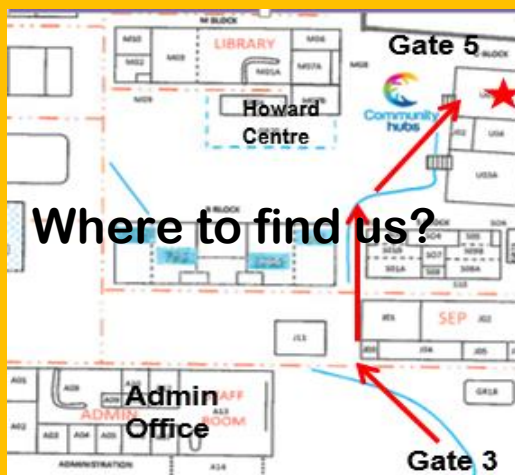

074 3277 4231

Community Hubs Logan

3489 9333

pdear5@eq.edu.au

32 Hickory Street, Marsden 4132

www.communityhubs.org.au

MARSDEN STATE SCHOOL Community Hub Timetable Term 2 2021