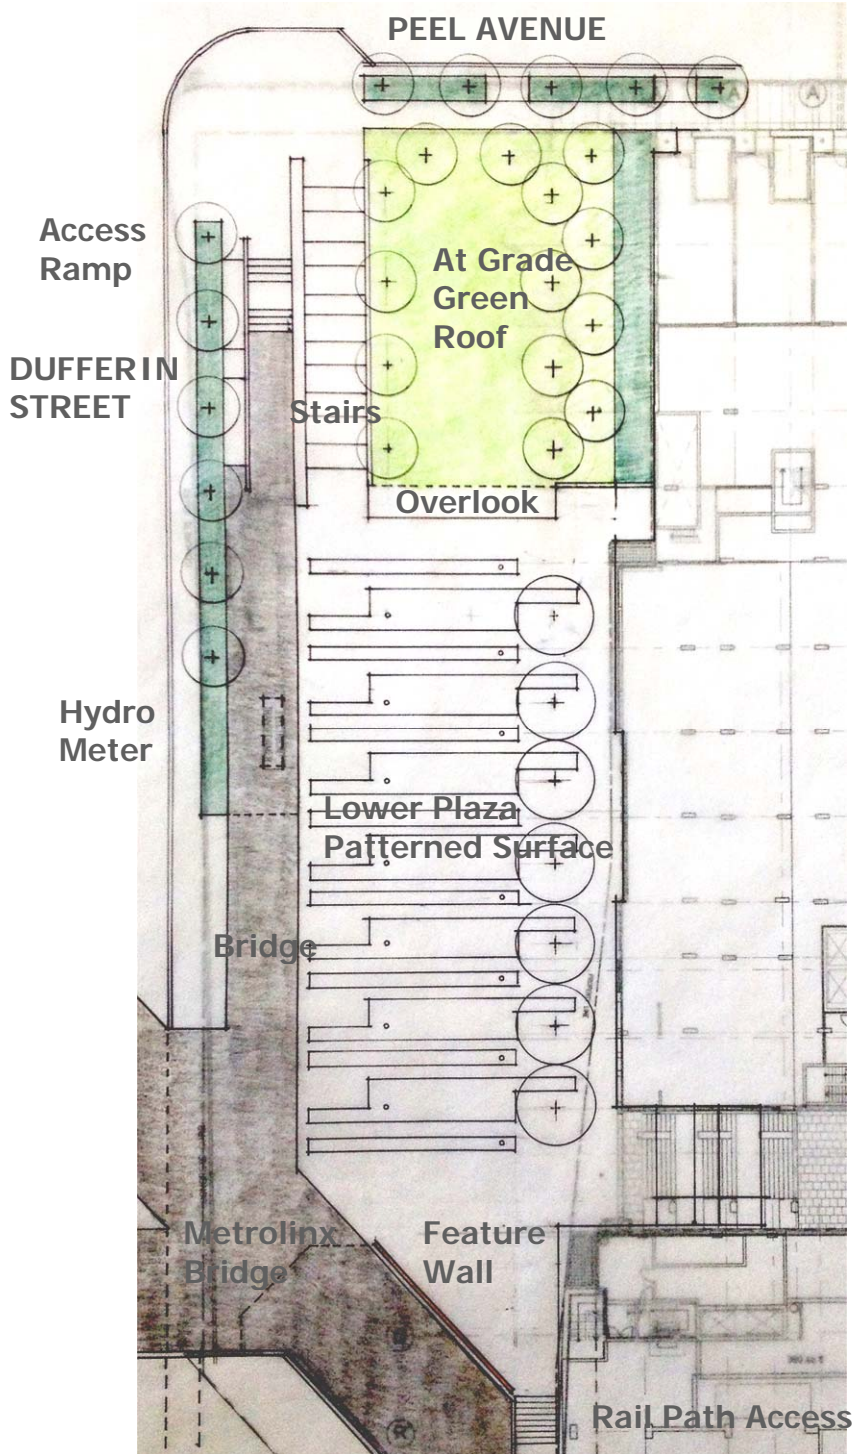

## Advanced Circulation

#### LANDSCAPED ROOF APPROACH

"Design Vignettes" for the New City Park at Dufferin and Peel, Toronto

City Of Toronto, Ward 18, Davenport, Councillor Ana Bailão