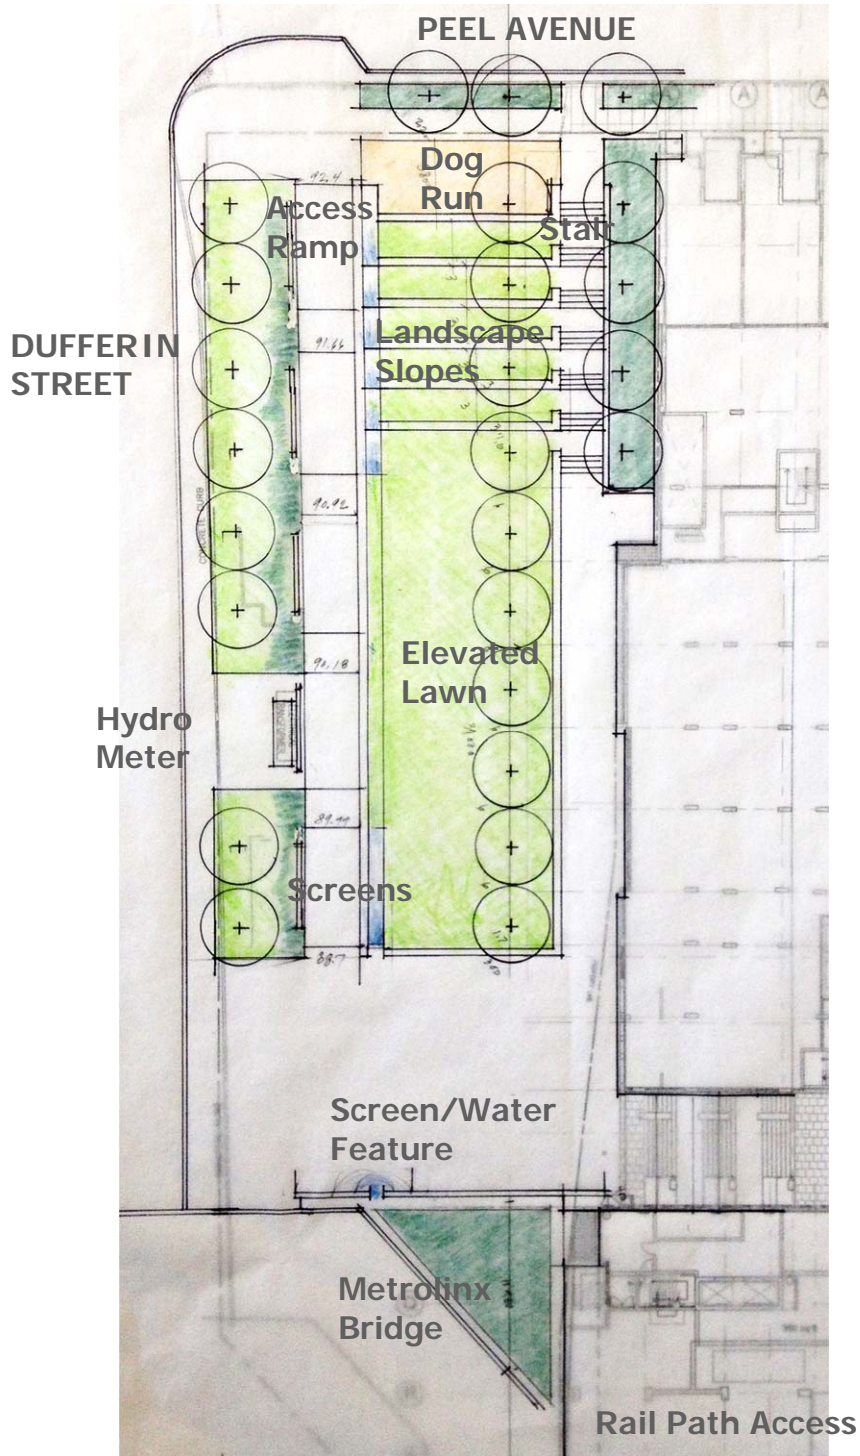

CORBAN and GOODE

Landscape Architecture and Urbanism

Advanced Circulation

New City Park "Design Vignette No. 3"

GRASS SLOPES APPROACH

"Design Vignettes" for the New City Park at Dufferin and Peel, Toronto

City Of Toronto, Ward 18, Davenport, Councillor Ana Bailão