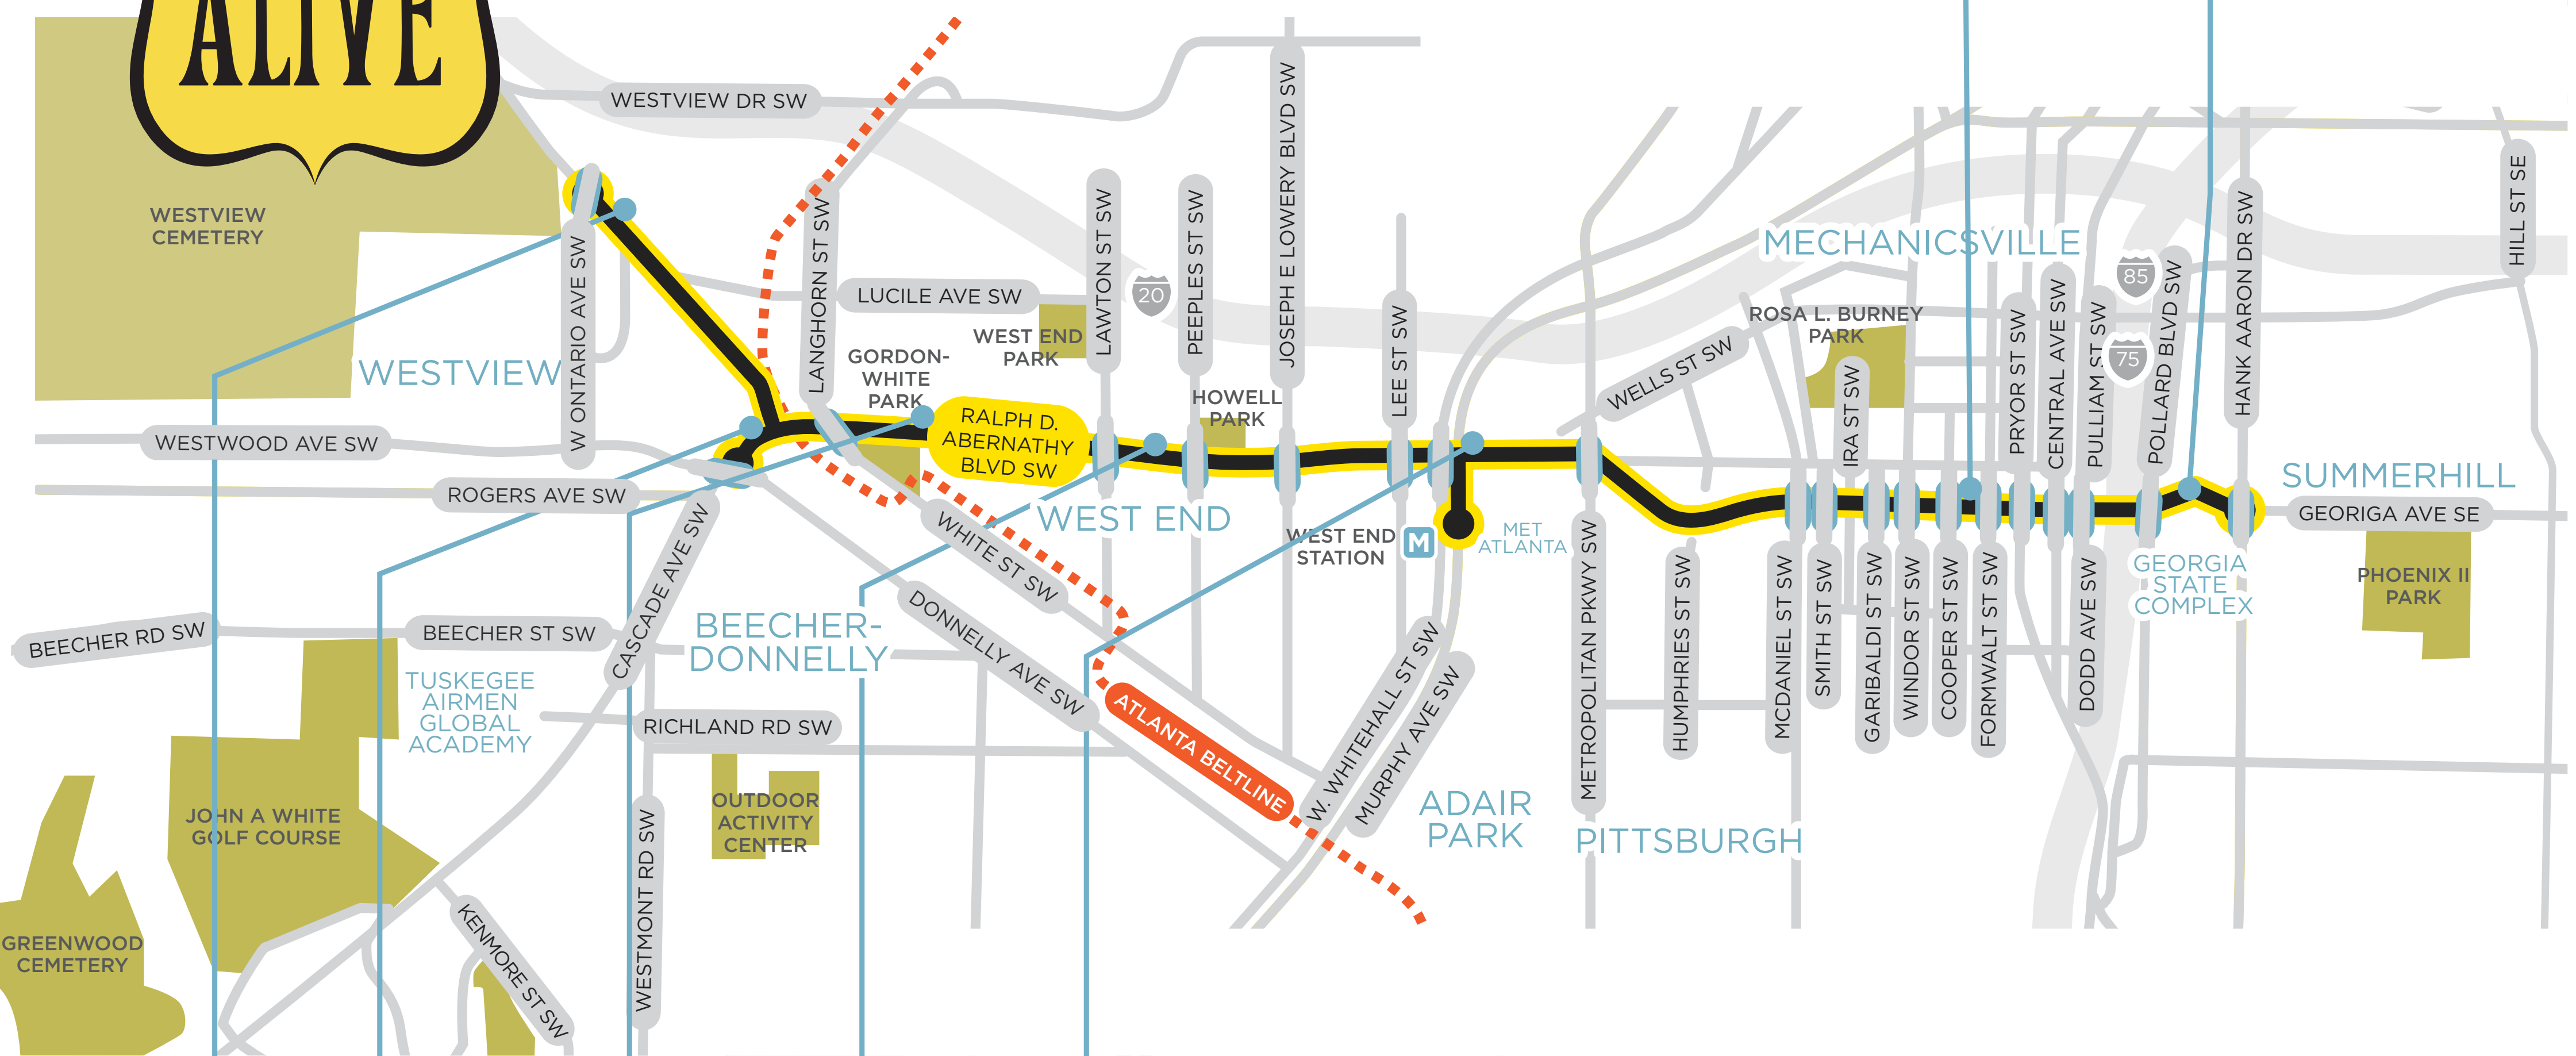

HANK AARON AVE HUB

PRYOR ST HUB