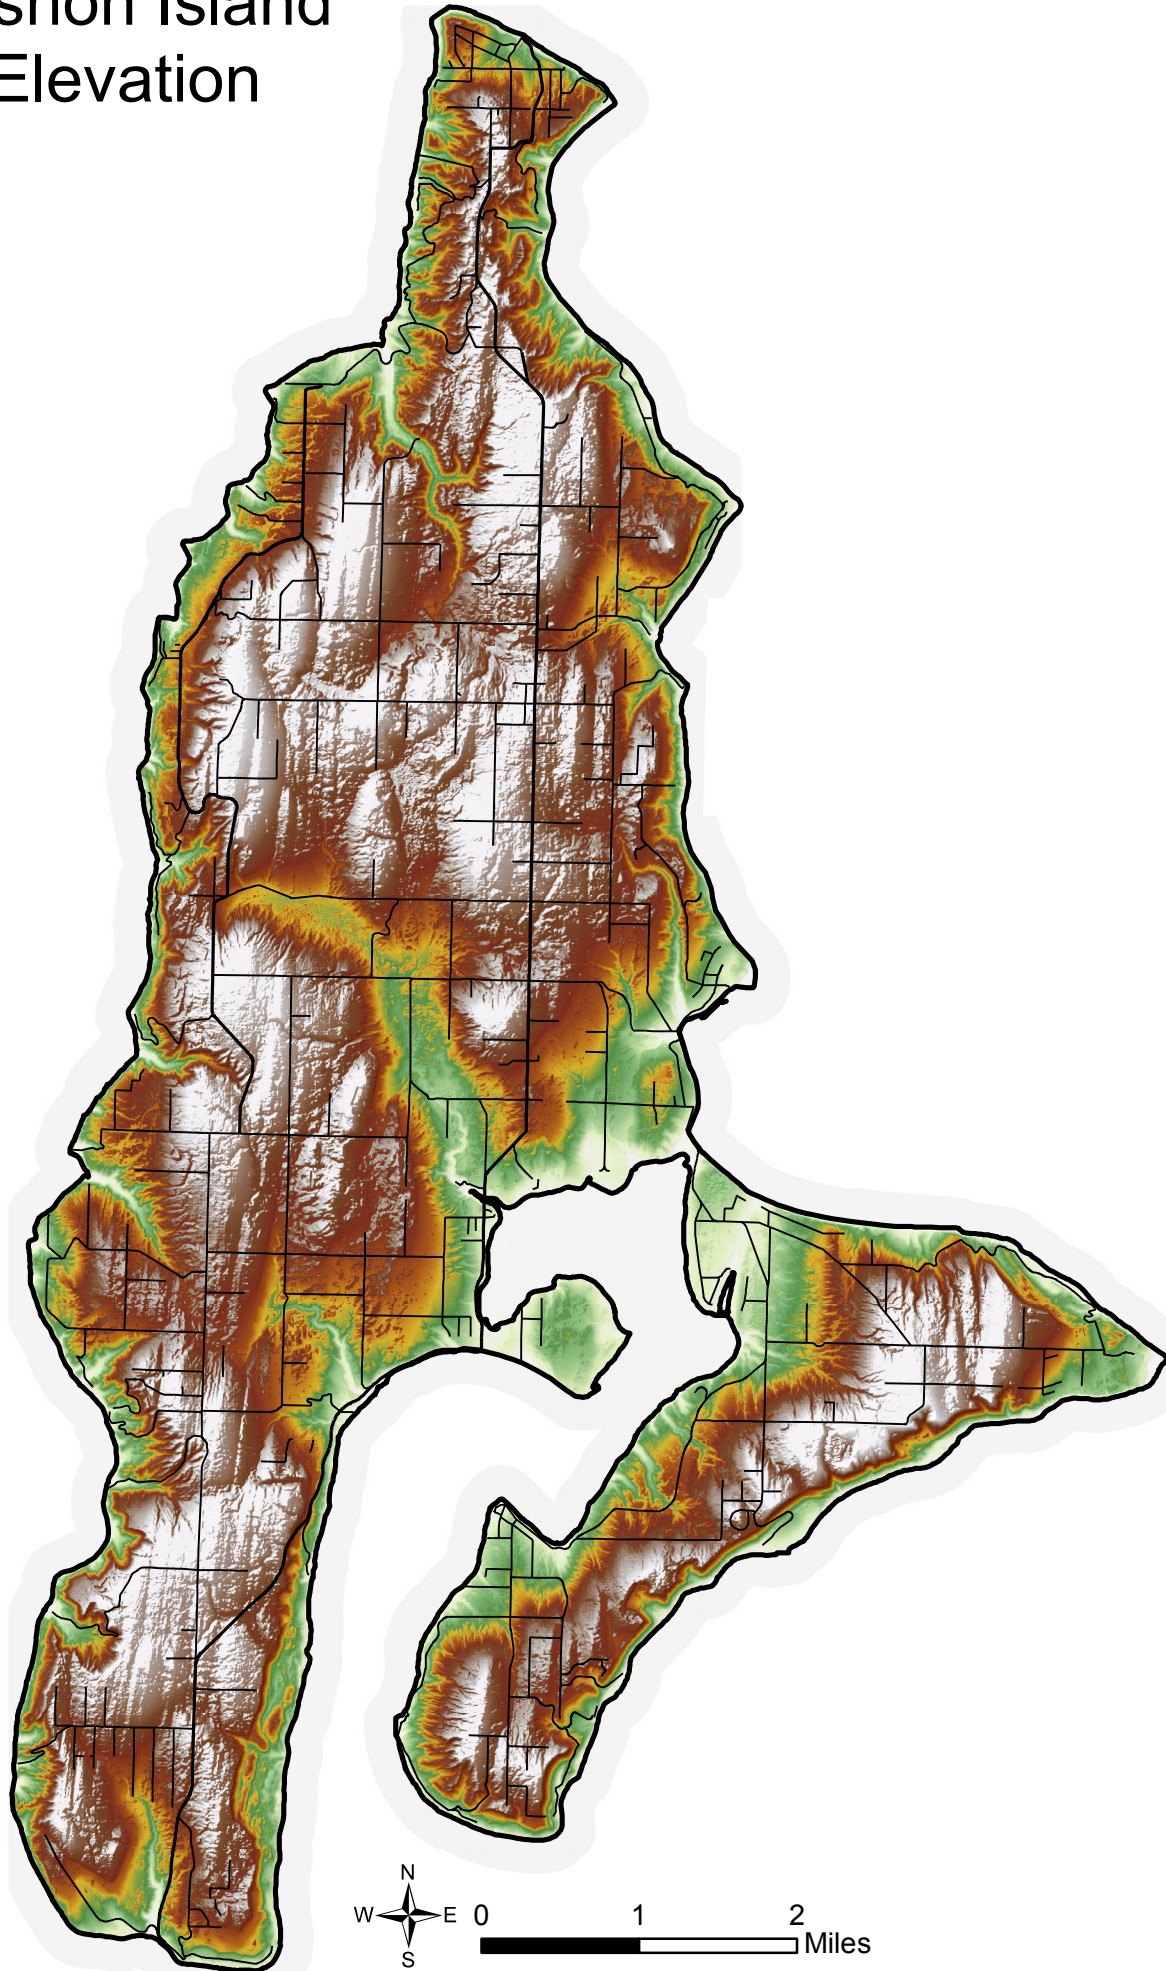

# Vashon Island Elevation

Legend: Ft