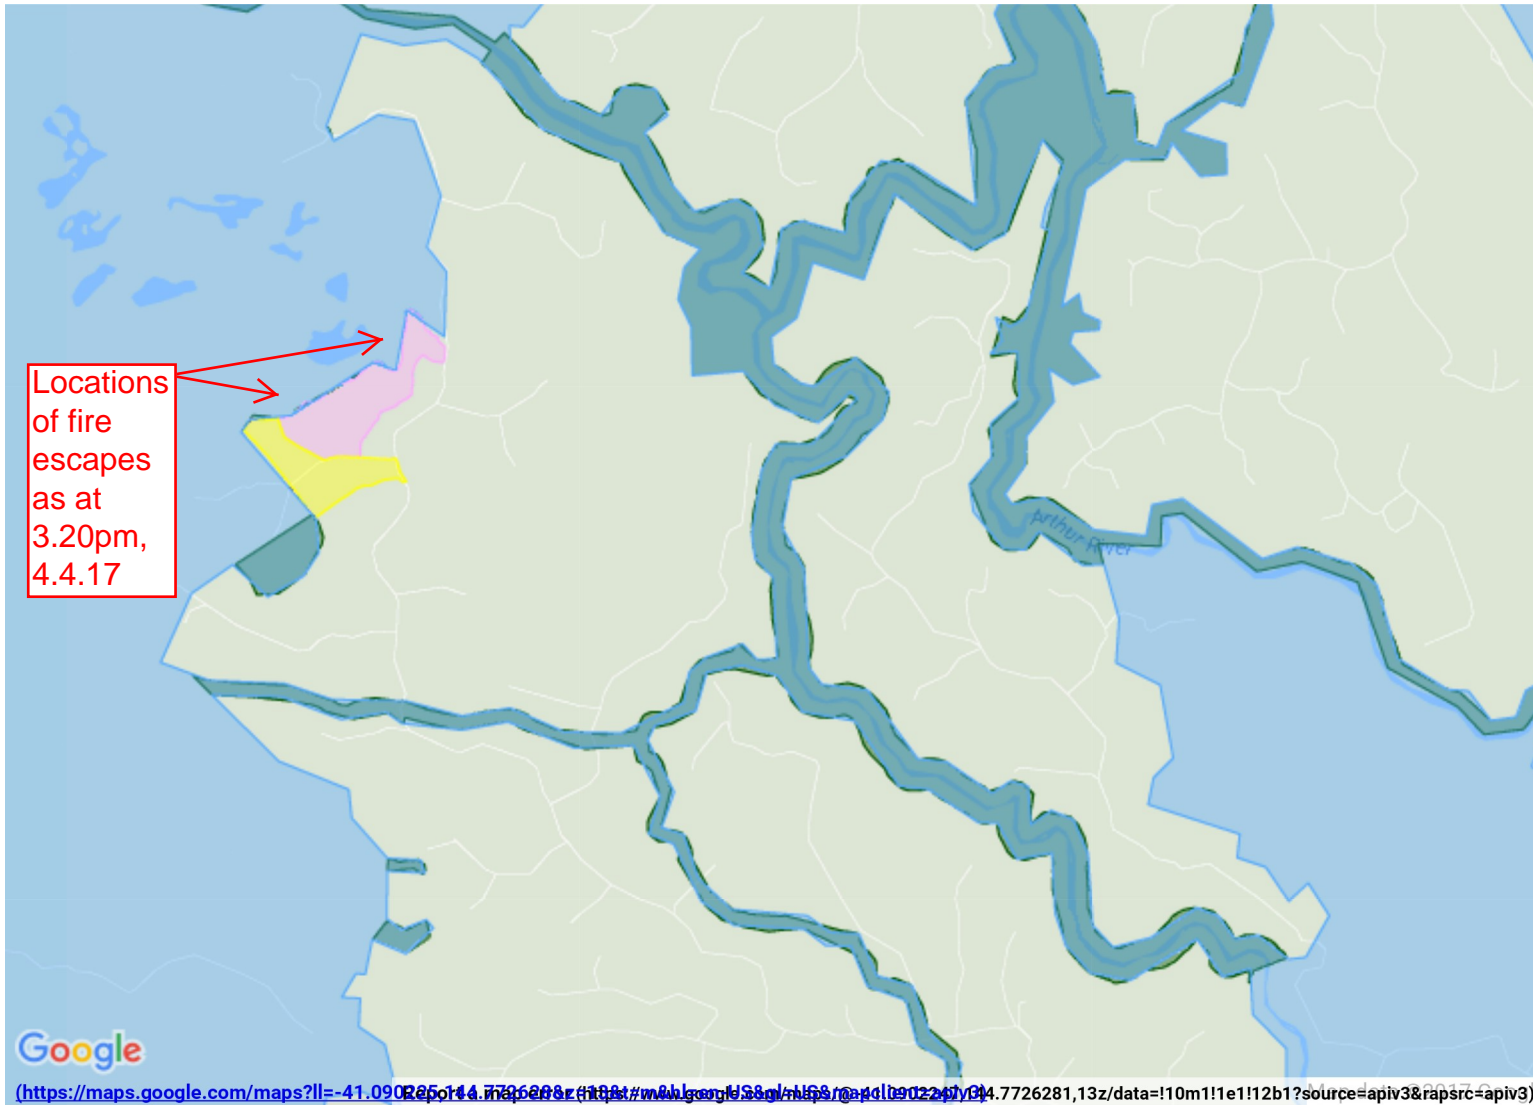

# Interactive Map Viewer

Light Blue - CAR reserves  
Dark Blue - other reserves  
Pink - Coupe TE008P

**Permanent Timber Production Zone**

**FT Planned Burns**

**Land Key**

<input type="checkbox"/> Permanent Timber Production Zone
<input type="checkbox"/> Production Forest
<input type="checkbox"/> Non-Production Forest
<input checked="" type="checkbox"/> Informal Reserves
<input checked="" type="checkbox"/> Three Year Plan
Year One
Year Two
Year Three
Contingency
Deselect All