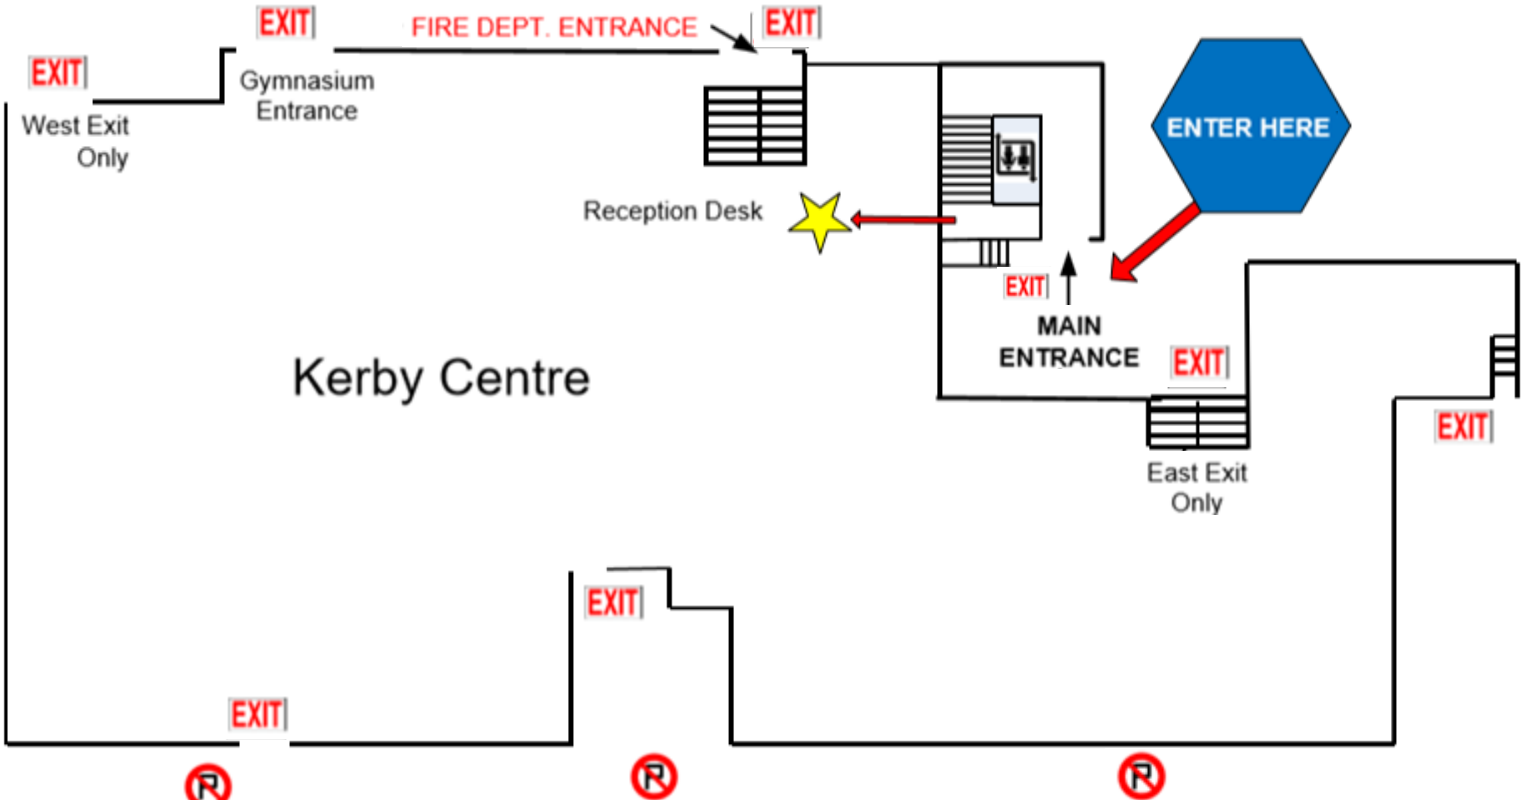

Kerby Centre North Parking Lot (Gravel)

Drop off/Pick up Area for full size buses
Staff/Visitor Parking
Contractor Parking

Impark Lot

Do Not Park

Full Size Bus Drop Off/Pick Up Parking

7th Ave – LRT – Downtown West Kerby Station (free fare zone)

11 St. SW

East Parking Lot (Paved)

Drop Off/Pickup Area for:
Access Calgary
Minibuses
Deliveries
Handicap Parking

Back Lane (between 7th Ave and 8th Ave SW)
Access to East Parking Lot

To 10st SW →