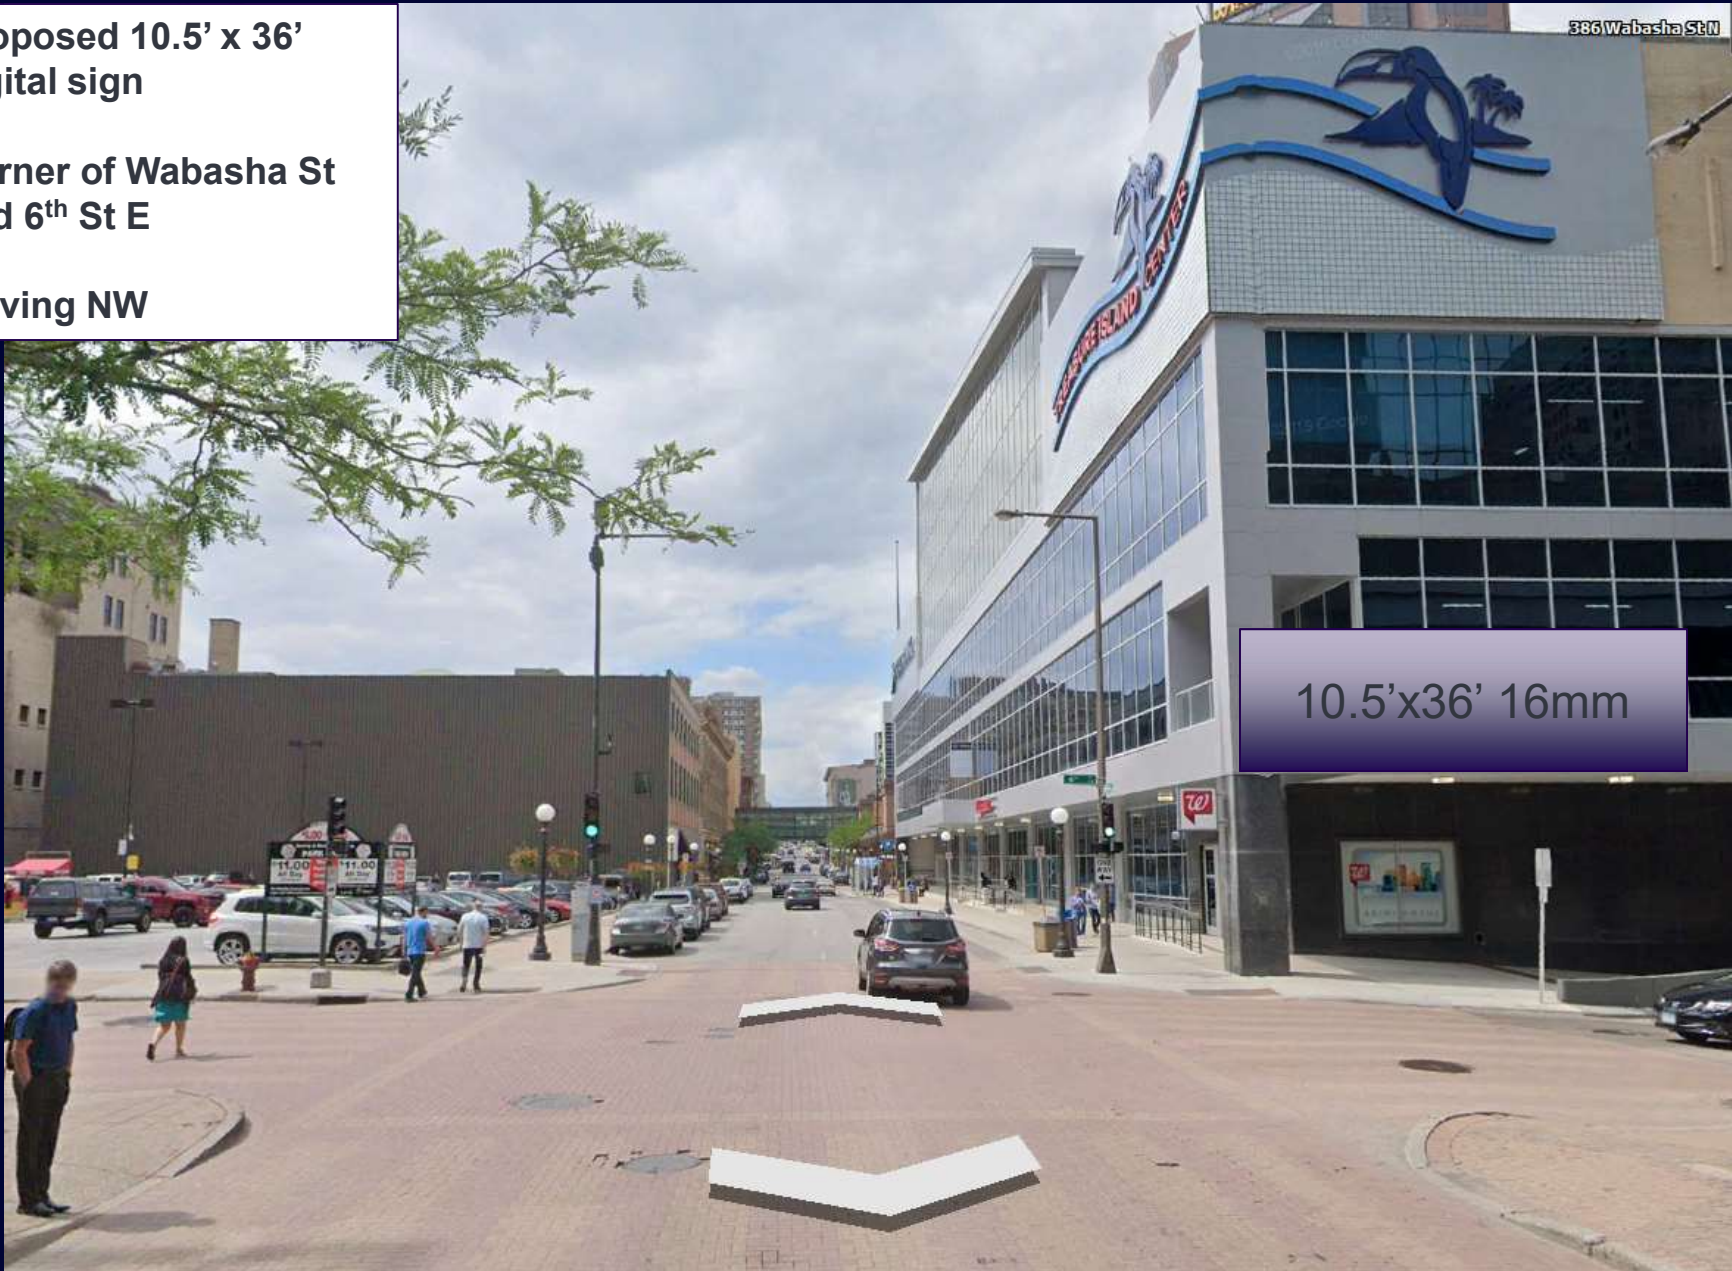

St Paul Treasure Island Center
400 Wabasha St N, St Paul, MN 55102

Digital Sign Development opportunity
4-2021

Treasure Island Center Proposed Digital Signs

Two 10.5 x 36 16 mm Digital wall signs proposed

1. Corner of Wabasha St and 6th St E
2. Corner of Cedar St and 6th St E

Proposed 10.5' x 36'
digital sign

Corner of Wabasha St
and 6th St E

Driving NW

386 Wabasha St NW

10.5'x36' 16mm

Treasure Island Center -Sign at Cedar St and 6th St E
Driving SW

10.5'x36' 16mm

Mayo Clinic Square – Downtown Minneapolis
7th and Hennepin
10.5'x 36' digital signs