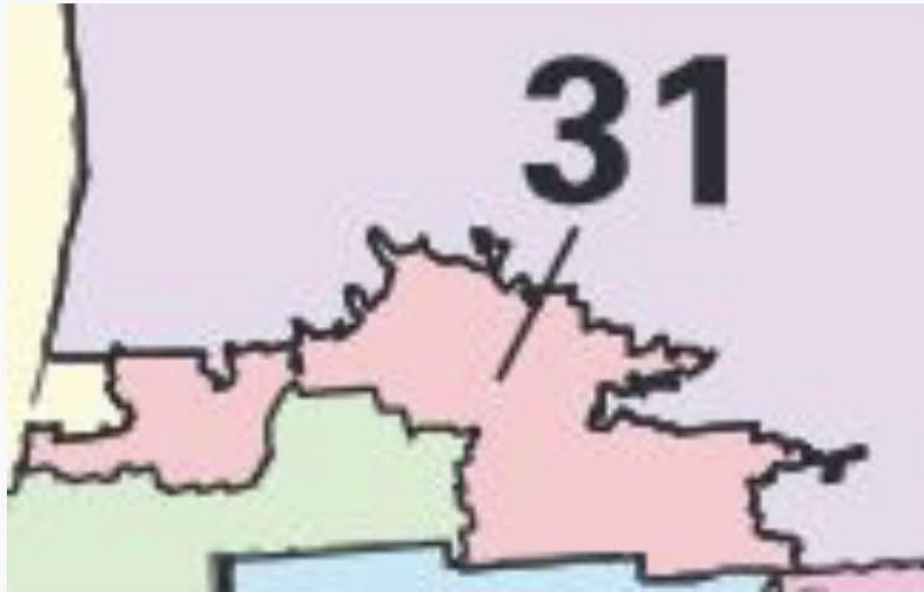

From: **Michael Warder**
Date: Sun, Apr 25, 2021 at 9:36 AM
Subject: Redistricting

California Redistricting Commission,

Below are pictures of Congressional Districts #27 & #31. We live in that tiny little carve out that illustrates the problem of where we live in Upland, San Bernardino County. Our property taxes go through SBC. Our representation, with the exception of SBC Supervisor District #2, Jan Rutherford, are all oriented overwhelmingly to Los Angeles County. It is just unfair. Please refer to my earlier email for additional consideration.

Thank you.

California's 27th Congressional District

Incumbent

California's 31st Congressional District

Incumbent

Pete Aguilar ●