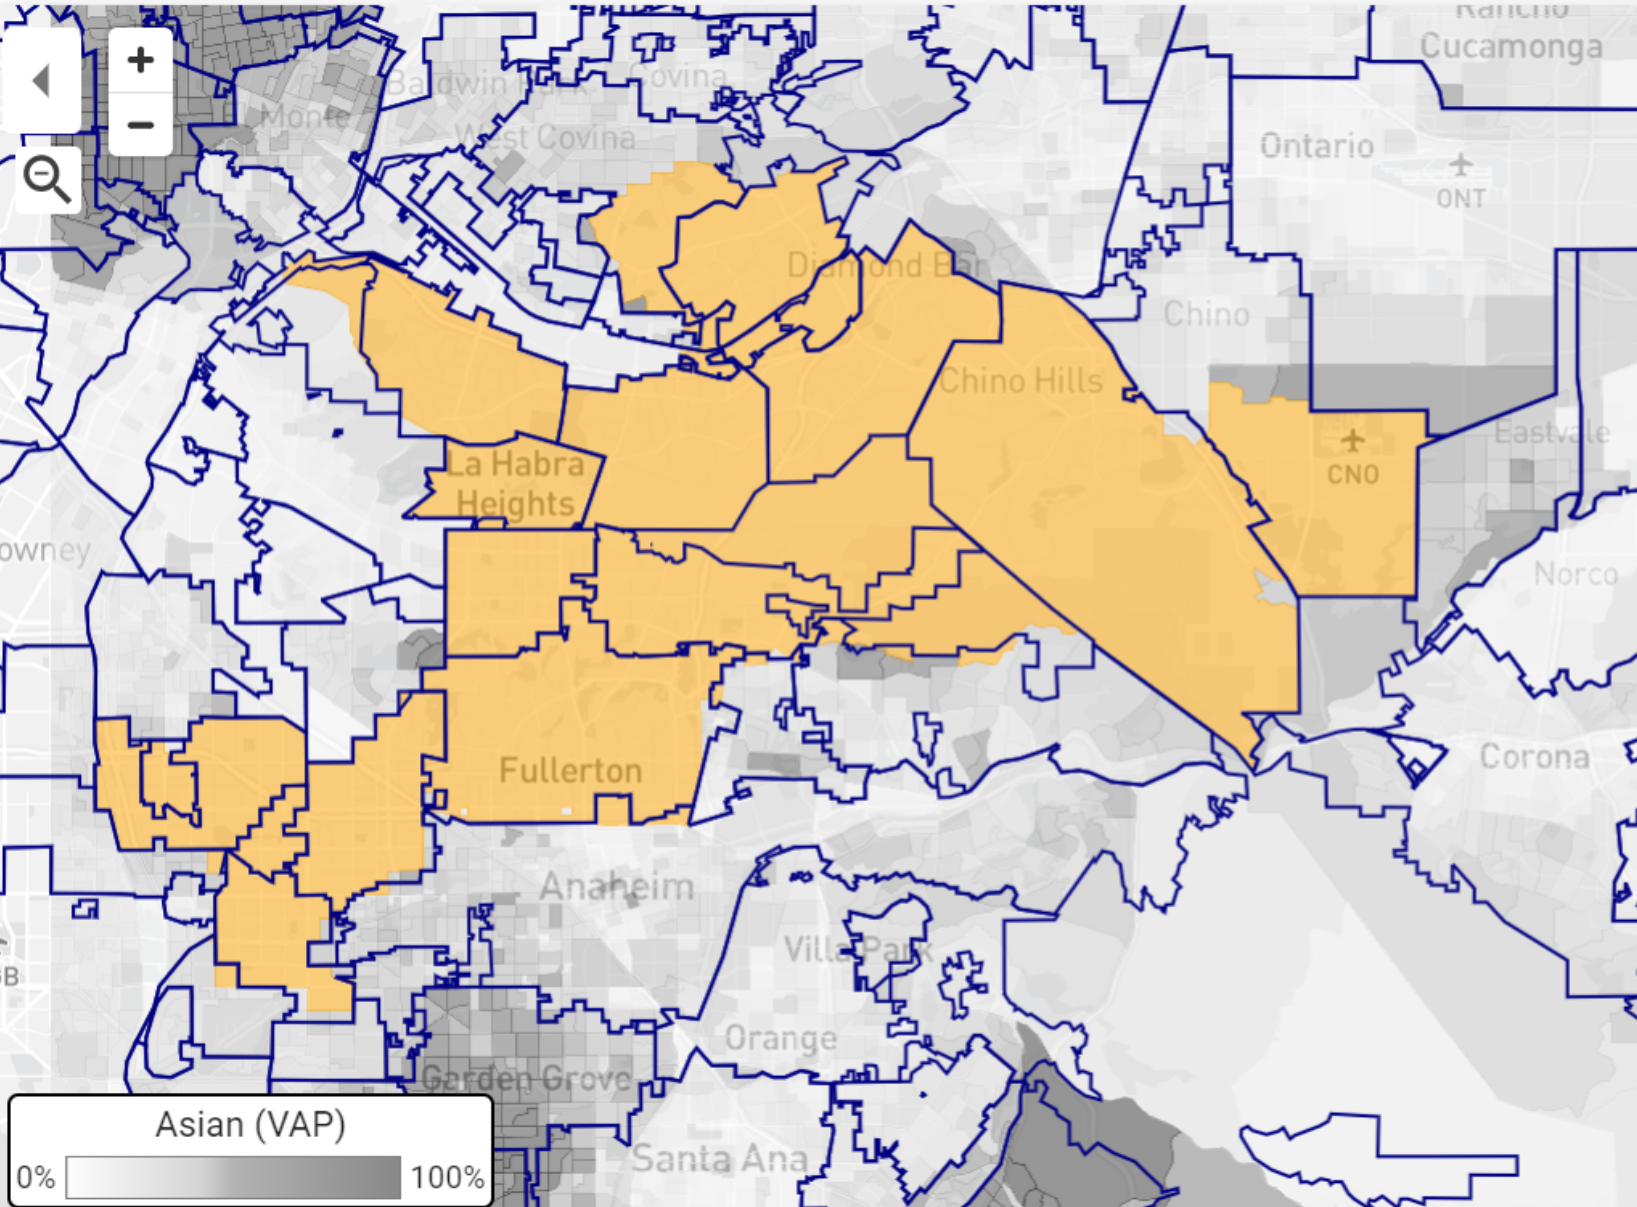

California

36 758,680 -1,386

County City  
Precinct Block

Tools

Ma

District Selector  
District Details

36

Total Pop (Adj) 2020

Pop %

Total	758,680	100.0%
White	160,454	21.1%
Hispanic	248,642	32.8%
Black	31,178	4.1%
Asian	318,756	42.0%
Native	18,816	2.5%
Pacific	5,214	0.7%

Voting Age Pop 2020

Pop %

Total	608,515	100.0%
White	141,607	23.3%
Hispanic	184,059	30.2%
Black	23,918	3.9%
Asian	256,019	42.1%
Native	14,087	2.3%
Pacific	3,902	0.6%