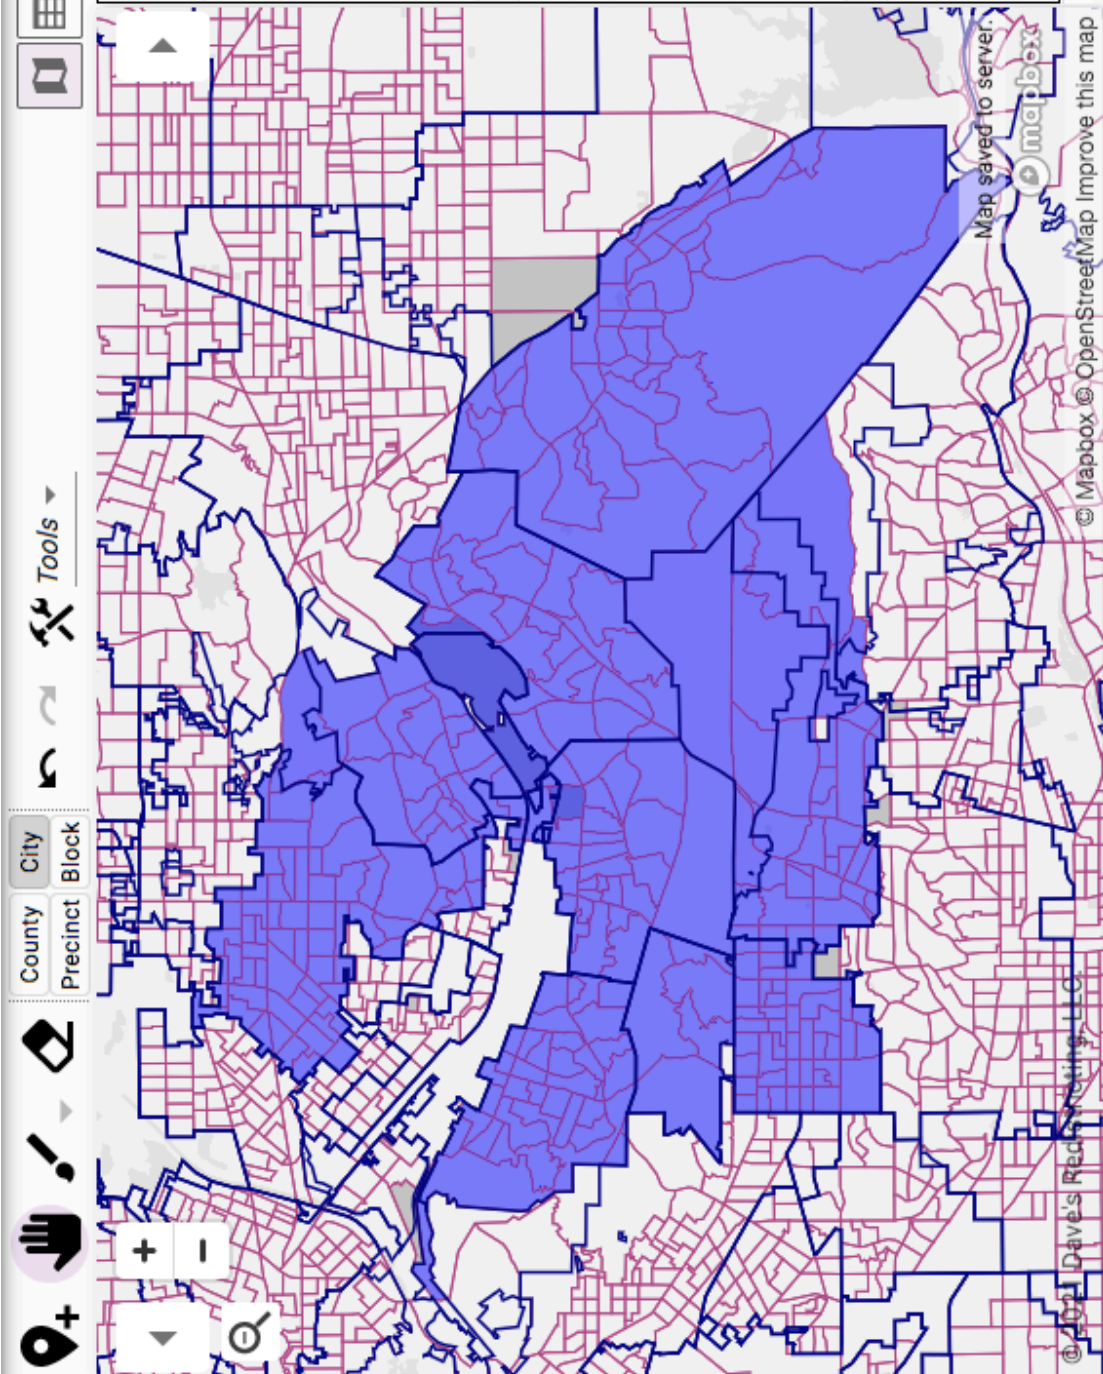

California -348
 493,695

District Selector 1

District Details 1

Total Pop (Adj) 2020	
	Pop %
Total	493,695 100.0%
White	86,788 17.6%
Hispanic	187,613 38.0%
Black	18,182 3.7%
Asian	202,784 41.1%
Native	13,050 2.6%
Pacific	2,552 0.5%

Voting Age Pop 2020	
	Pop %
Total	0 0
White	0 0
Hispanic	0 0
Black	0 0
Asian	0 0
Native	0 0
Pacific	0 0

- Colors <
- Overlays >
- Background Map
 - District Lines
 - Labels
 - Precinct Lines
 - Labels
 - County Lines
 - Labels
 - City Lines
 - Landmarks
- Custom Overlays <

City Details

Total	0	0
White	0	0
Hispanic	0	0
Black	0	0
Asian	0	0
Native	0	0
Pacific	0	0

Voting Age Pop 2020

Total	0	0
White	0	0
Hispanic	0	0
Black	0	0
Asian	0	0
Native	0	0
Pacific	0	0

Composite 2016-2020

	Votes	%
Democratic	0	0
Republican	0	0
Other	0	0

Map saved to server. mapbox

© 2021 Dave's Redistricting, LLC

© Mapbox © OpenStreetMap Improve this map