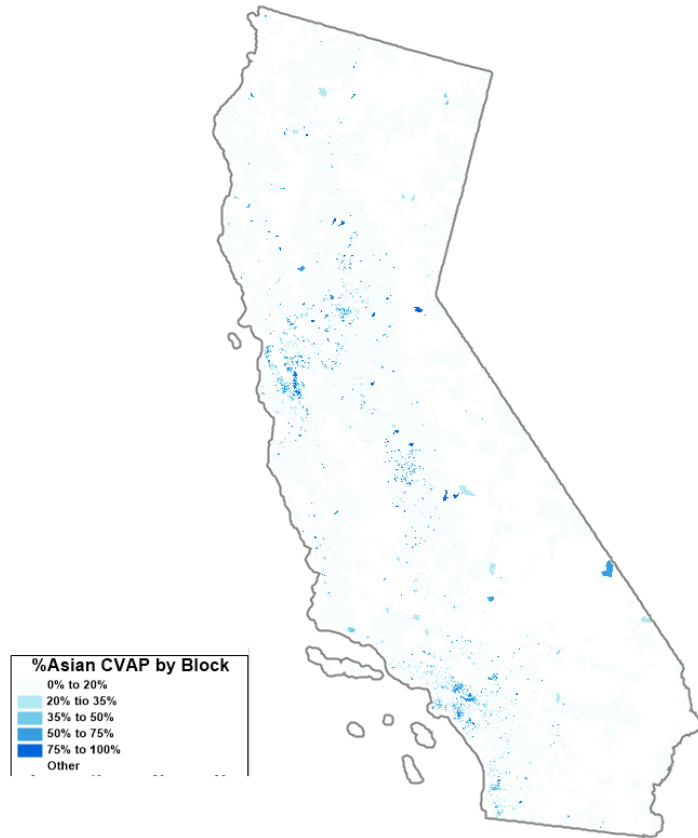

2019 %Latino CVAP on 2011 Assembly Districts

2019 %LatinoCVAP on 2010 Census Blocks

2019 %Asian CVAP on 2011 Assembly Districts

2019 %Asian CVAP on 2010 Census Blocks

2019 %Black CVAP on 2011 Assembly Districts

2019 %Black CVAP on 2010 Census Blocks

West Hollywood

Beverly Hills

Alhambra

Rosemead

El Monte

Monterey Park

South El Monte

Avocado H

East Los Angeles

Montebello

Rose Hills

Culver City

View Park-Windsor Hills

Vernon

Commerce