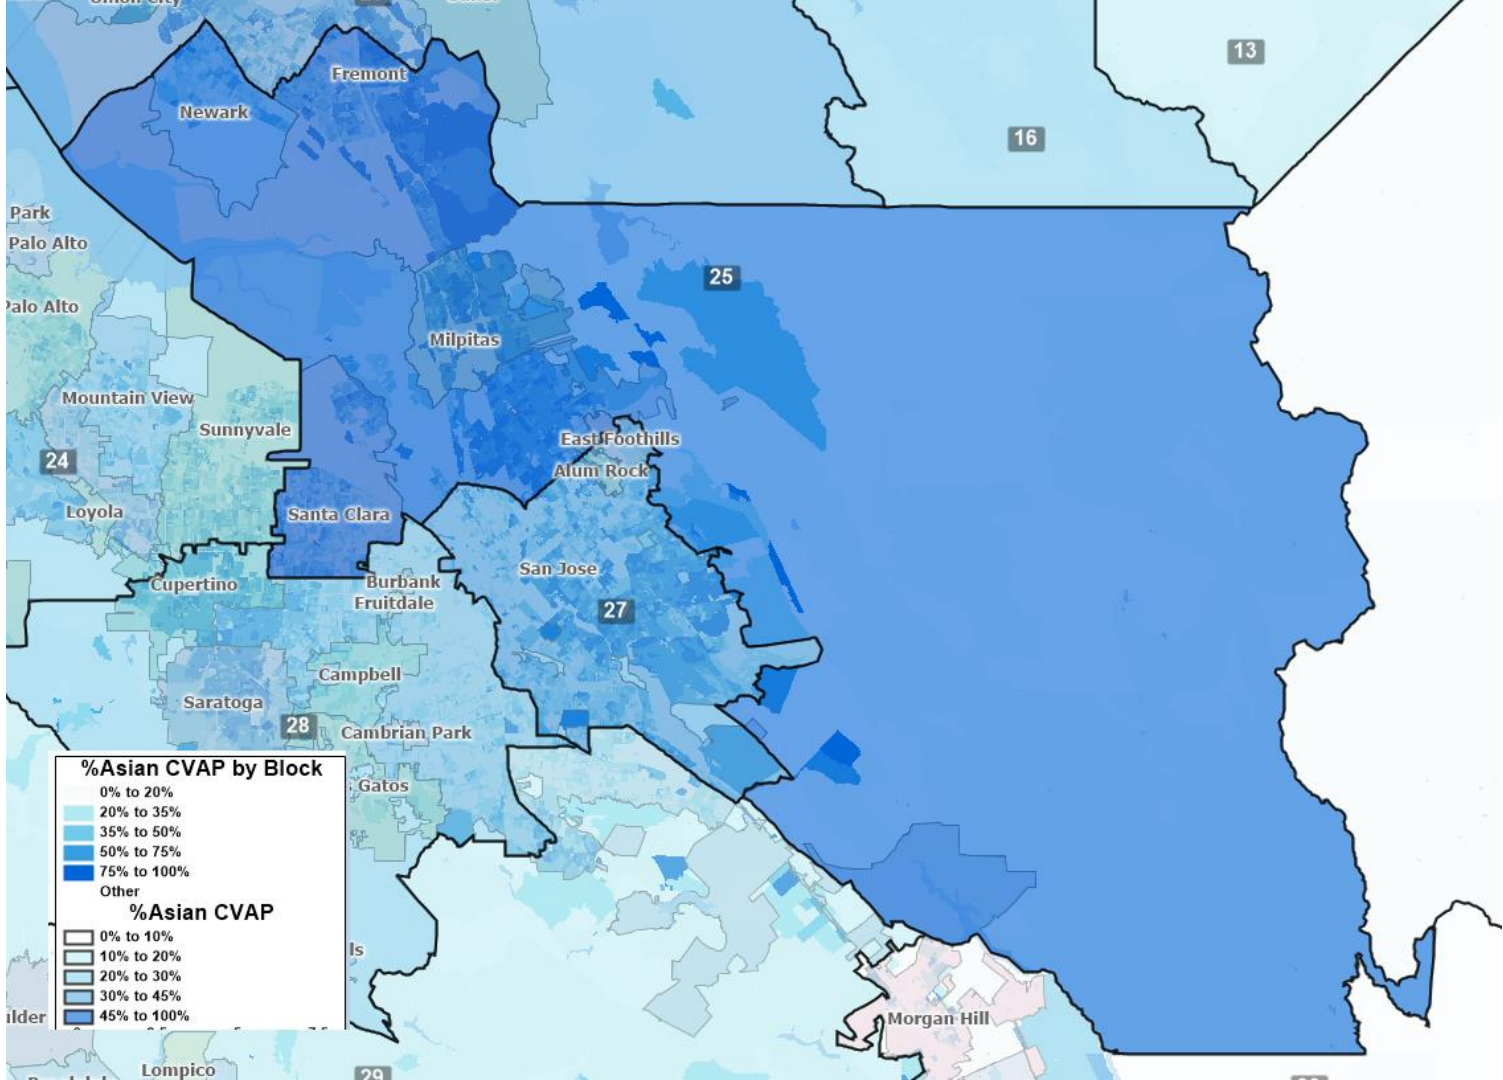

2019 %Latino CVAP on 2011 Assembly Districts

2019 %LatinoCVAP on 2010 Census Blocks

2019 %Asian CVAP on 2011 Assembly Districts

2019 %Asian CVAP on 2010 Census Blocks

2019 %Black CVAP on 2011 Assembly Districts

2019 %Black CVAP on 2010 Census Blocks

West Hollywood

Beverly Hills

Alhambra

Rosemead

El Monte

Monterey Park

South El Monte

Avocado H

East Los Angeles

Montebello

Rose Hills

Culver City

View Park-Windsor Hills

Vernon

Commerce

El Segundo

Hawthorne

West Athens

Lynwood

La Mirada

West Rancho Dominguez

Paramount

Norwalk