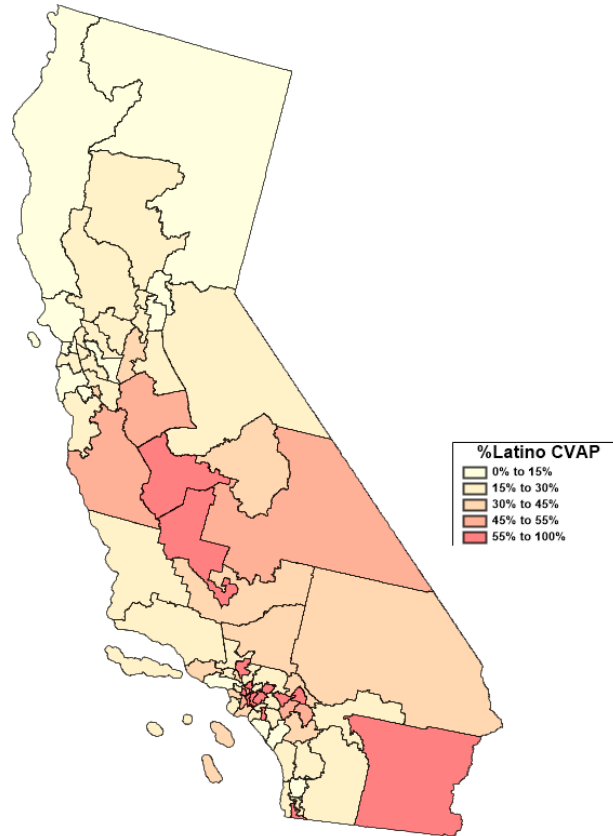

2019 %Latino CVAP on 2011 Assembly Districts

2019 %LatinoCVAP on 2010 Census Blocks

2019 %Asian CVAP on 2011 Assembly Districts

2019 %Asian CVAP on 2010 Census Blocks

2019 %Black CVAP on 2011 Assembly Districts

2019 %Black CVAP on 2010 Census Blocks

West Hollywood

Beverly Hills

Alhambra

Rosemead

El Monte

Monterey Park

South El Monte

Avocado H

East Los Angeles

Montebello

Rose Hills

Culver City

View Park-Windsor Hills

Vernon

Commerce

El Segundo

Hawthorne

West Athens

Lynwood

La Mirada

West Rancho Dominguez

Paramount

Norwalk