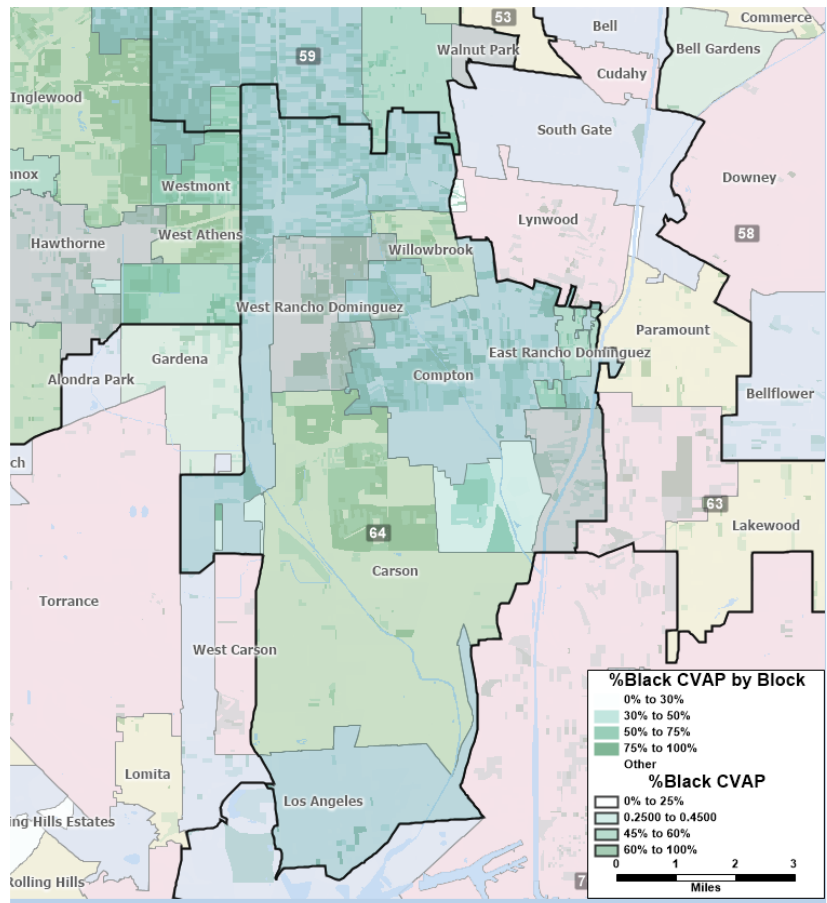

2019 %Latino CVAP on 2011 Assembly Districts

2019 %LatinoCVAP on 2010 Census Blocks

2019 %Asian CVAP on 2011 Assembly Districts

2019 %Asian CVAP on 2010 Census Blocks

2019 %Black CVAP on 2011 Assembly Districts

2019 %Black CVAP on 2010 Census Blocks

West Hollywood

Beverly Hills

Alhambra

Rosemead

El Monte

Monterey Park

South El Monte

Avocado H

East Los Angeles

Montebello

Rose Hills

Culver City

View Park-Windsor Hills

Vernon

Commerce

San Gabriel

Maywood

Pico Rivera

West Whittier-Los Nietos

Whittier

Huntington Park

Walnut Park

Bell