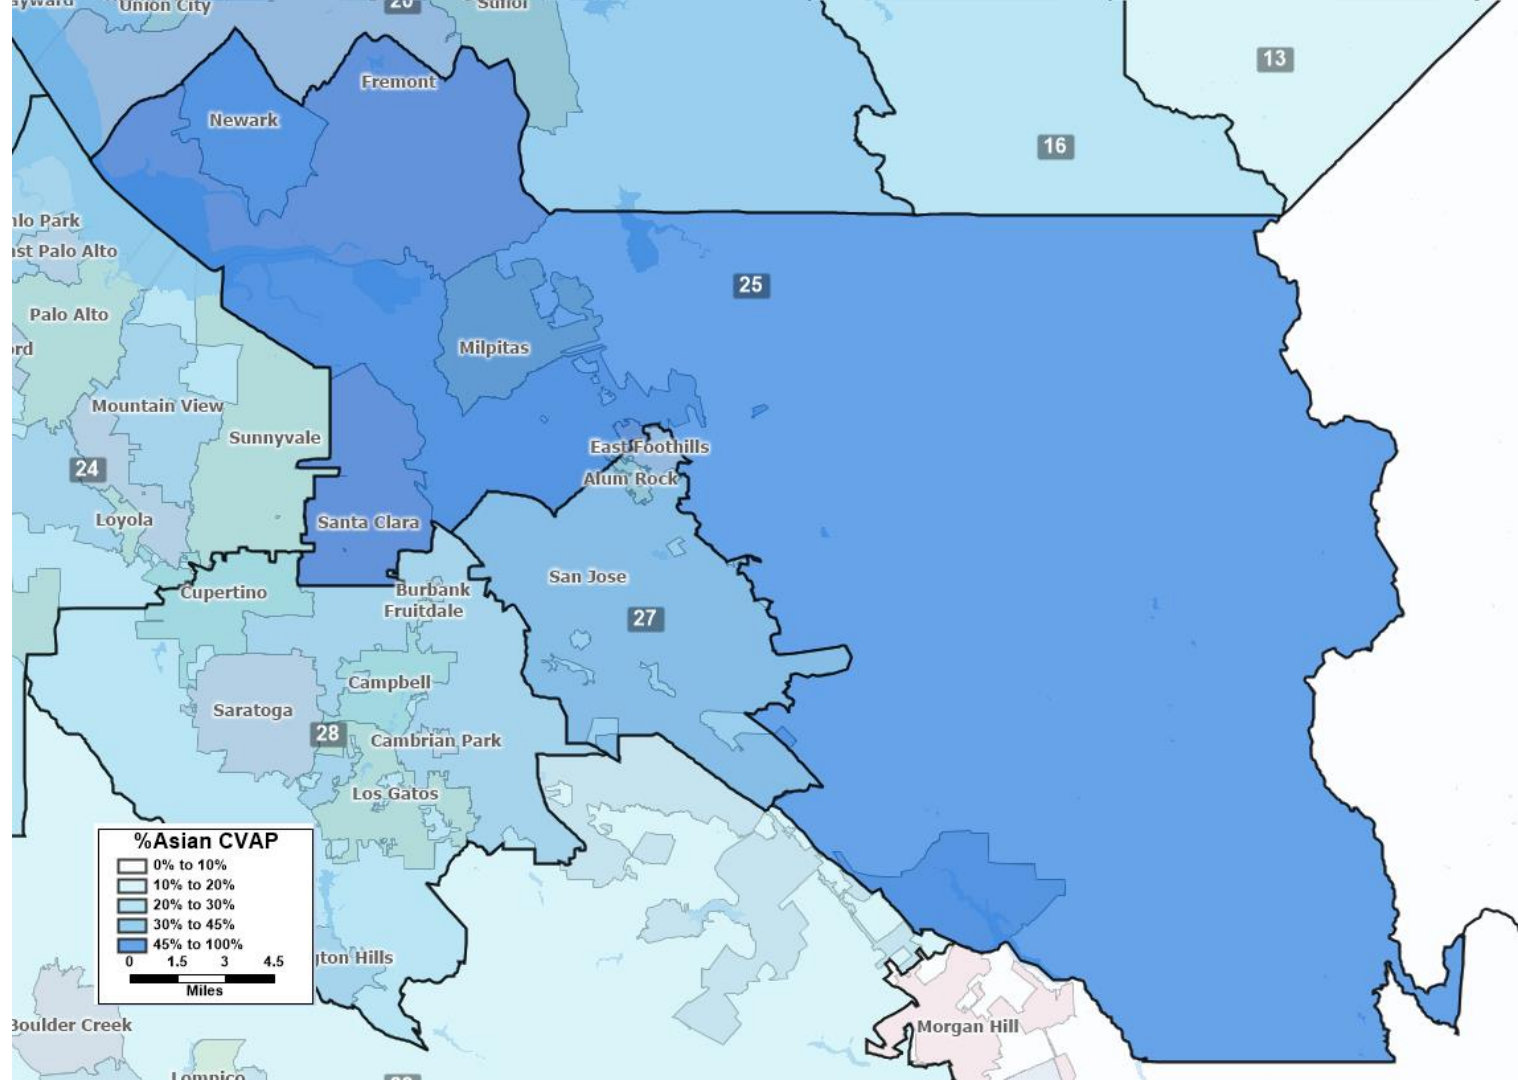

2019 %Latino CVAP on 2011 Assembly Districts

2019 %LatinoCVAP on 2010 Census Blocks

2019 %Asian CVAP on 2011 Assembly Districts

2019 %Asian CVAP on 2010 Census Blocks

2019 %Black CVAP on 2011 Assembly Districts

2019 %Black CVAP on 2010 Census Blocks

West Hollywood

Beverly Hills

Alhambra

Rosemead

El Monte

Monterey Park

South El Monte

Avocado H

East Los Angeles

Montebello

Rose Hills

Culver City

View Park-Windsor Hills

Vernon

Commerce

El Segundo

Hawthorne

West Athens

Lynwood

La Mirada

West Rancho Dominguez

Paramount

Norwalk