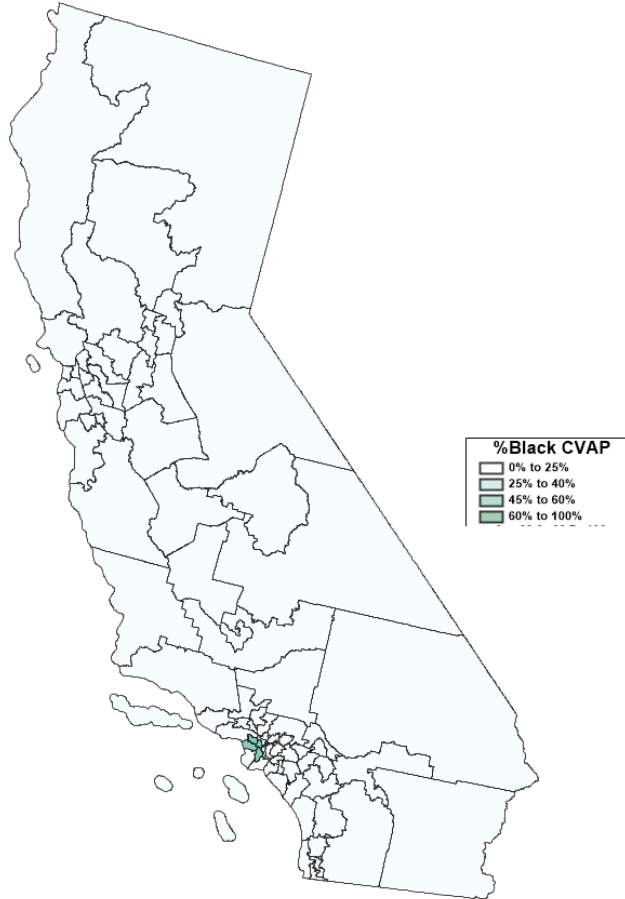

2019 %Latino CVAP on 2011 Assembly Districts

2019 %LatinoCVAP on 2010 Census Blocks

2019 %Asian CVAP on 2011 Assembly Districts

2019 %Asian CVAP on 2010 Census Blocks

2019 %Black CVAP on 2011 Assembly Districts

2019 %Black CVAP on 2010 Census Blocks

West Hollywood

Beverly Hills

Alhambra

Rosemead

El Monte

Monterey Park

South El Monte

Avocado H

East Los Angeles

Montebello

Rose Hills

Culver City

View Park-Windsor Hills

Vernon

Commerce

El Segundo

Hawthorne

West Athens

Lynwood

La Mirada

West Rancho Dominguez

Paramount

Norwalk