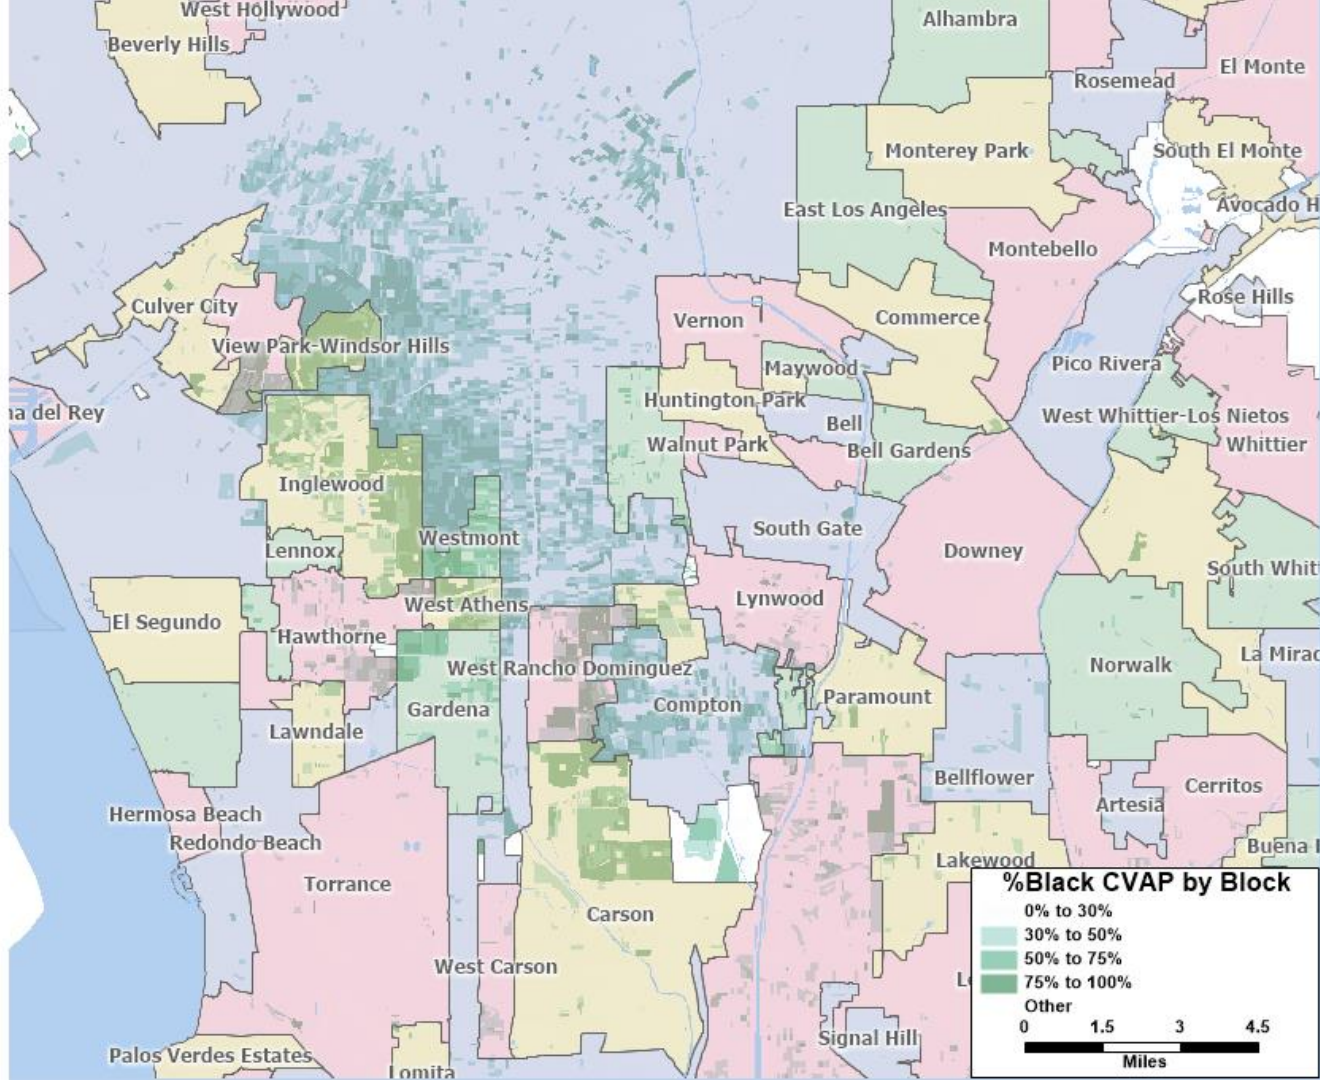

2019 %Latino CVAP on 2011 Assembly Districts

2019 %LatinoCVAP on 2010 Census Blocks

2019 %Asian CVAP on 2011 Assembly Districts

2019 %Asian CVAP on 2010 Census Blocks

2019 %Black CVAP on 2011 Assembly Districts

2019 %Black CVAP on 2010 Census Blocks

West Hollywood

Beverly Hills

Alhambra

Rosemead

El Monte

Monterey Park

South El Monte

Avocado H

East Los Angeles

Montebello

Rose Hills

Culver City

View Park-Windsor Hills

Vernon

Commerce

El Segundo

Hawthorne

West Athens

Lynwood

La Mirada

West Rancho Dominguez

Paramount

Norwalk