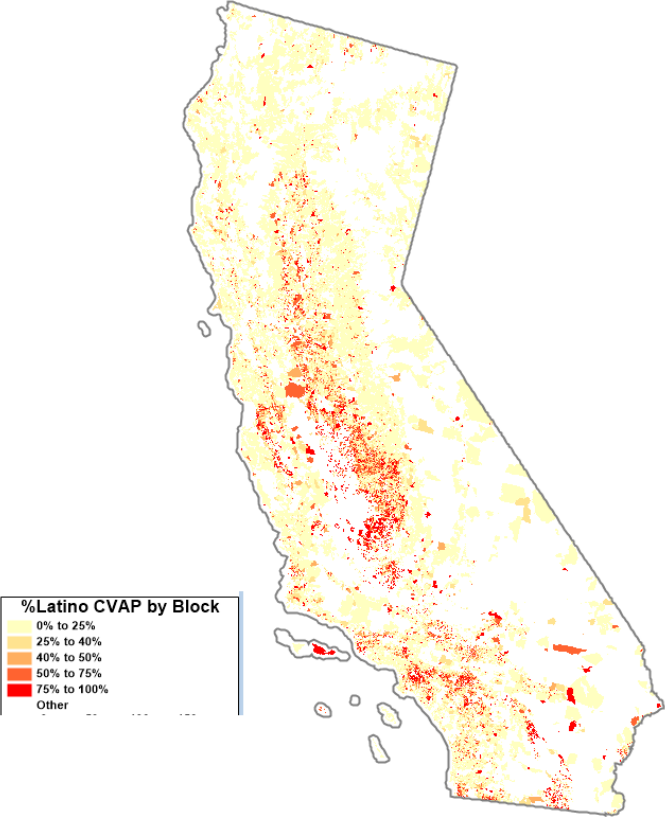

2019 %Latino CVAP on 2011 Assembly Districts

2019 %LatinoCVAP on 2010 Census Blocks

2019 %Asian CVAP on 2011 Assembly Districts

2019 %Asian CVAP on 2010 Census Blocks

2019 %Black CVAP on 2011 Assembly Districts

2019 %Black CVAP on 2010 Census Blocks

West Hollywood

Beverly Hills

Alhambra

Rosemead

El Monte

Monterey Park

South El Monte

Avocado H

East Los Angeles

Montebello

Rose Hills

Culver City

View Park-Windsor Hills

Vernon

Commerce