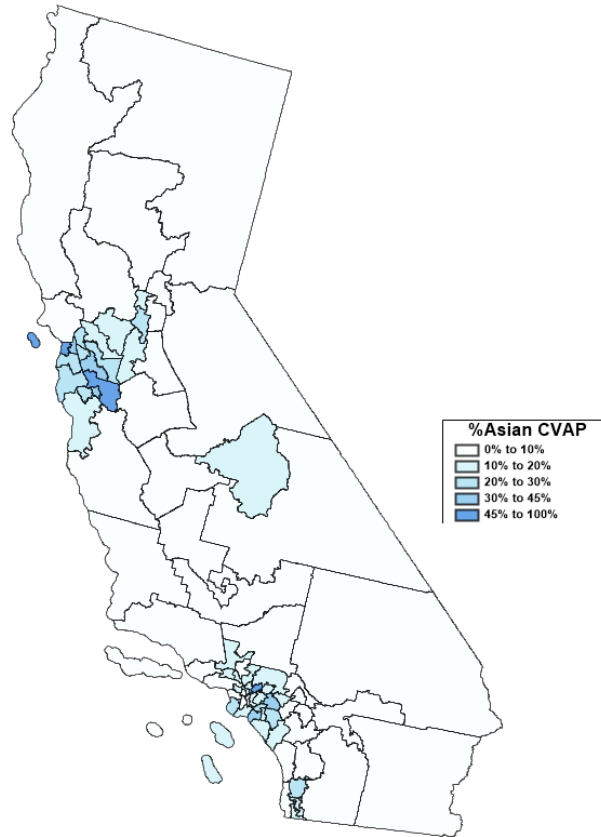

2019 %Latino CVAP on 2011 Assembly Districts

2019 %LatinoCVAP on 2010 Census Blocks

2019 %Asian CVAP on 2011 Assembly Districts

2019 %Asian CVAP on 2010 Census Blocks

2019 %Black CVAP on 2011 Assembly Districts

2019 %Black CVAP on 2010 Census Blocks

West Hollywood

Beverly Hills

Alhambra

Rosemead

El Monte

Monterey Park

South El Monte

Avocado H

East Los Angeles

Montebello

Rose Hills

Culver City

View Park-Windsor Hills

Vernon

Commerce

El Segundo

Hawthorne

West Athens

Lynwood

La Mirada

West Rancho Dominguez

Paramount

Norwalk