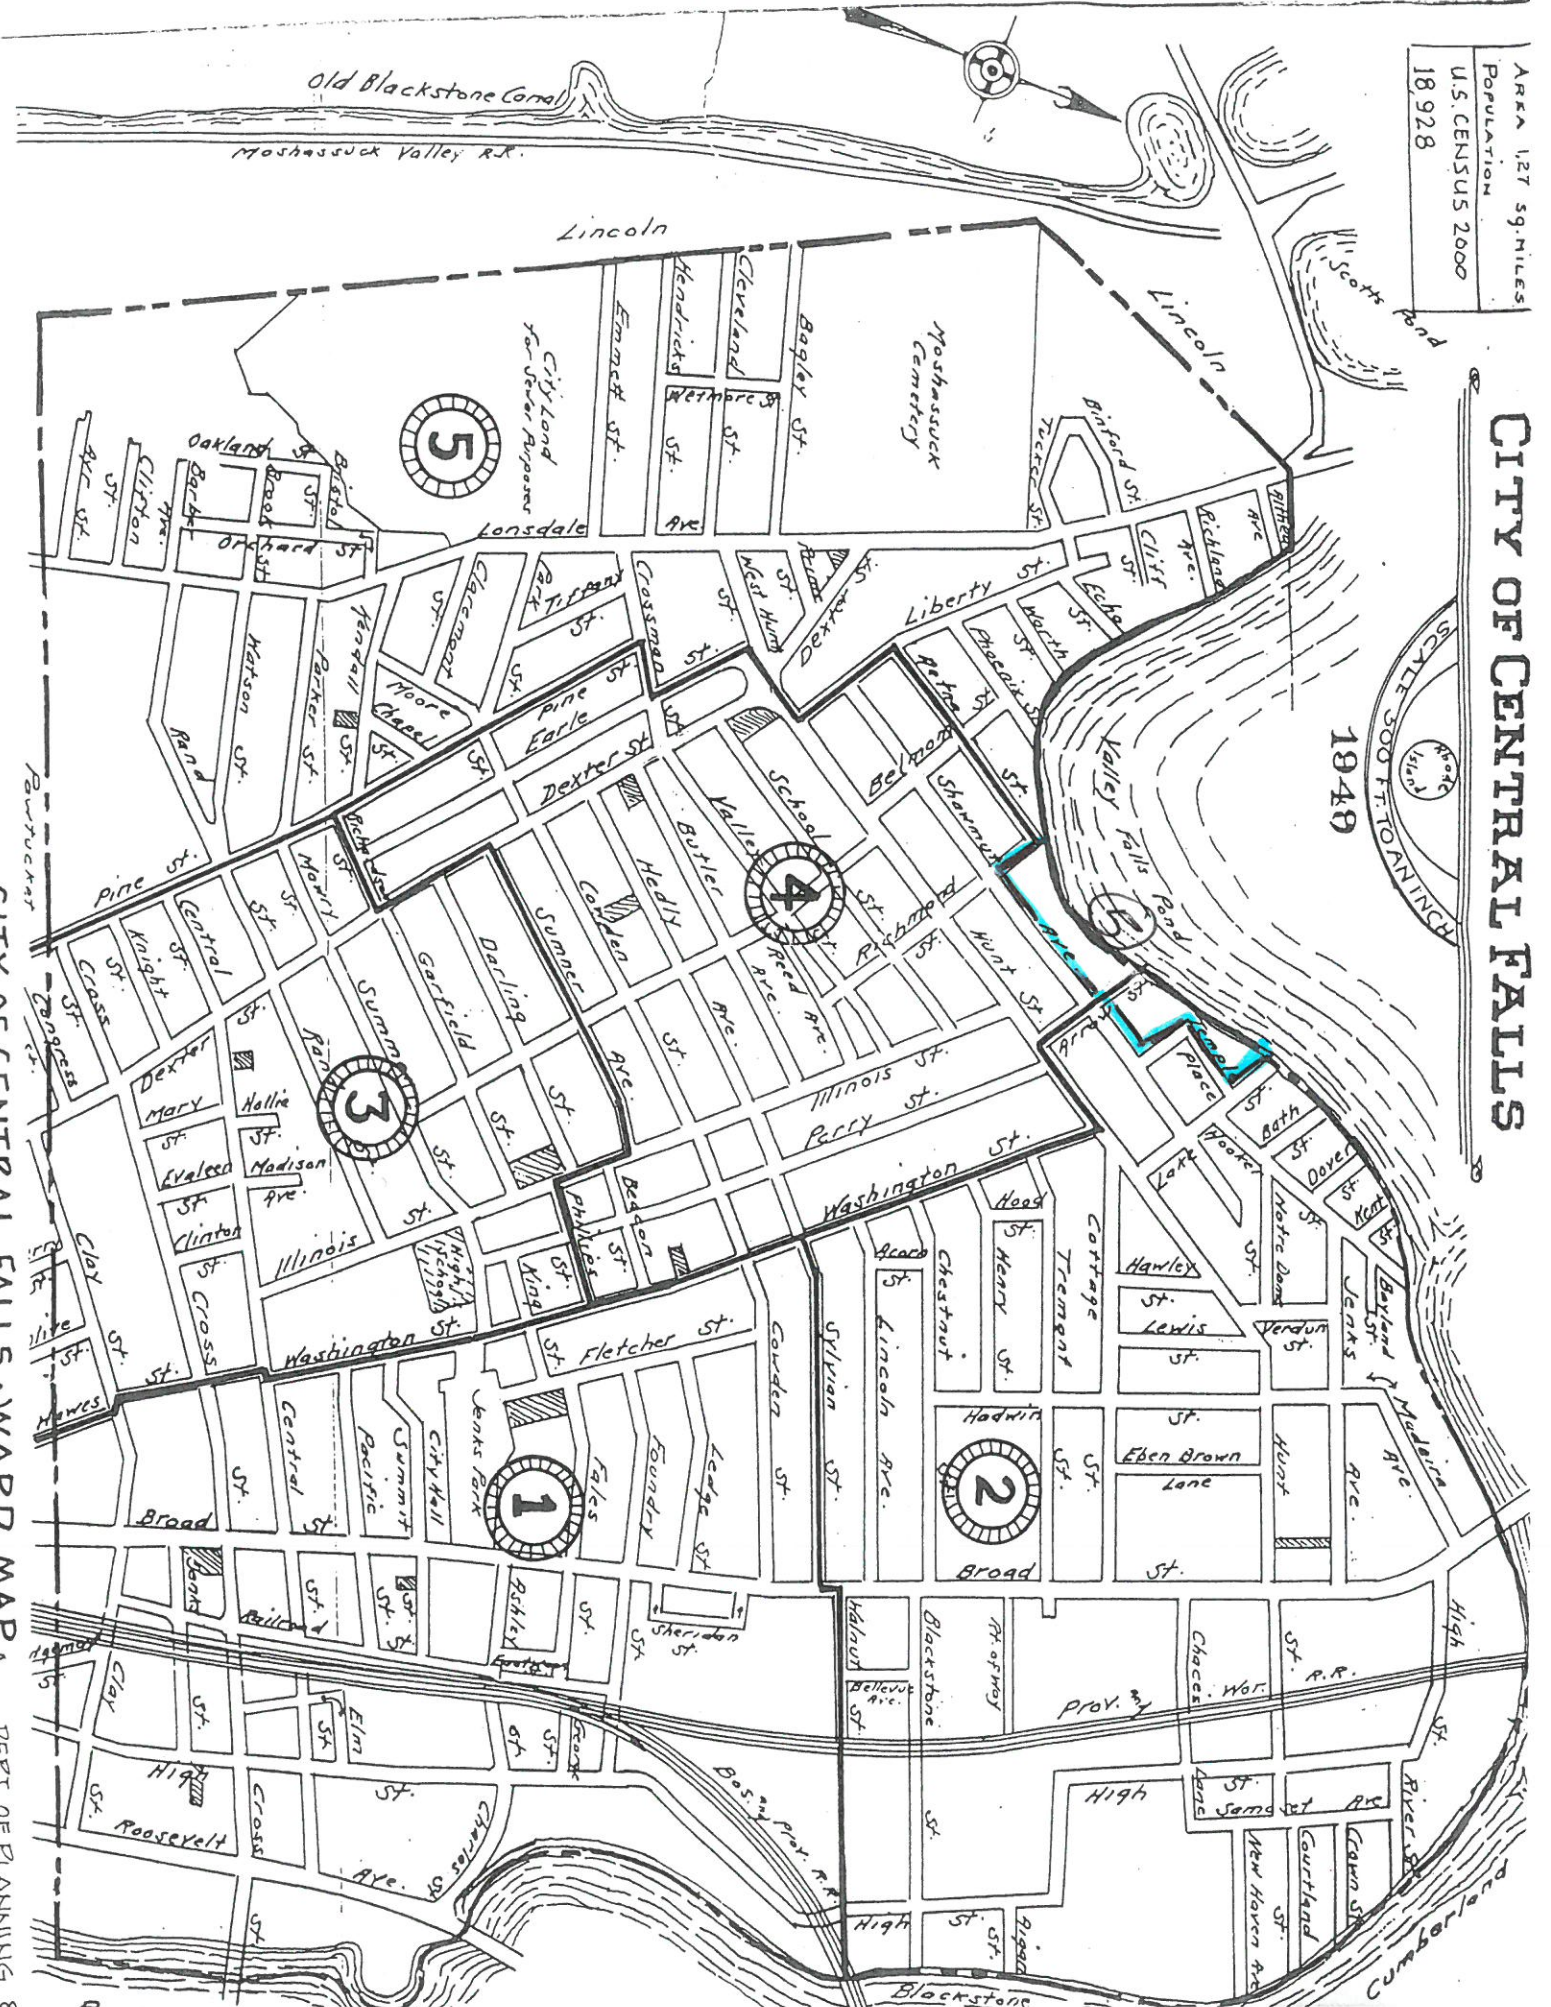

AREA 1.27 SQ. MILES
 POPULATION
 U.S. CENSUS 2000
 18,928

CITY OF CENTRAL FALLS

1949

SCALE 300 FT. TO AN INCH
 1:24,000

CITY OF CENTRAL FALLS, VERMONT
 DEPT. OF PLANNING & DEVELOPMENT