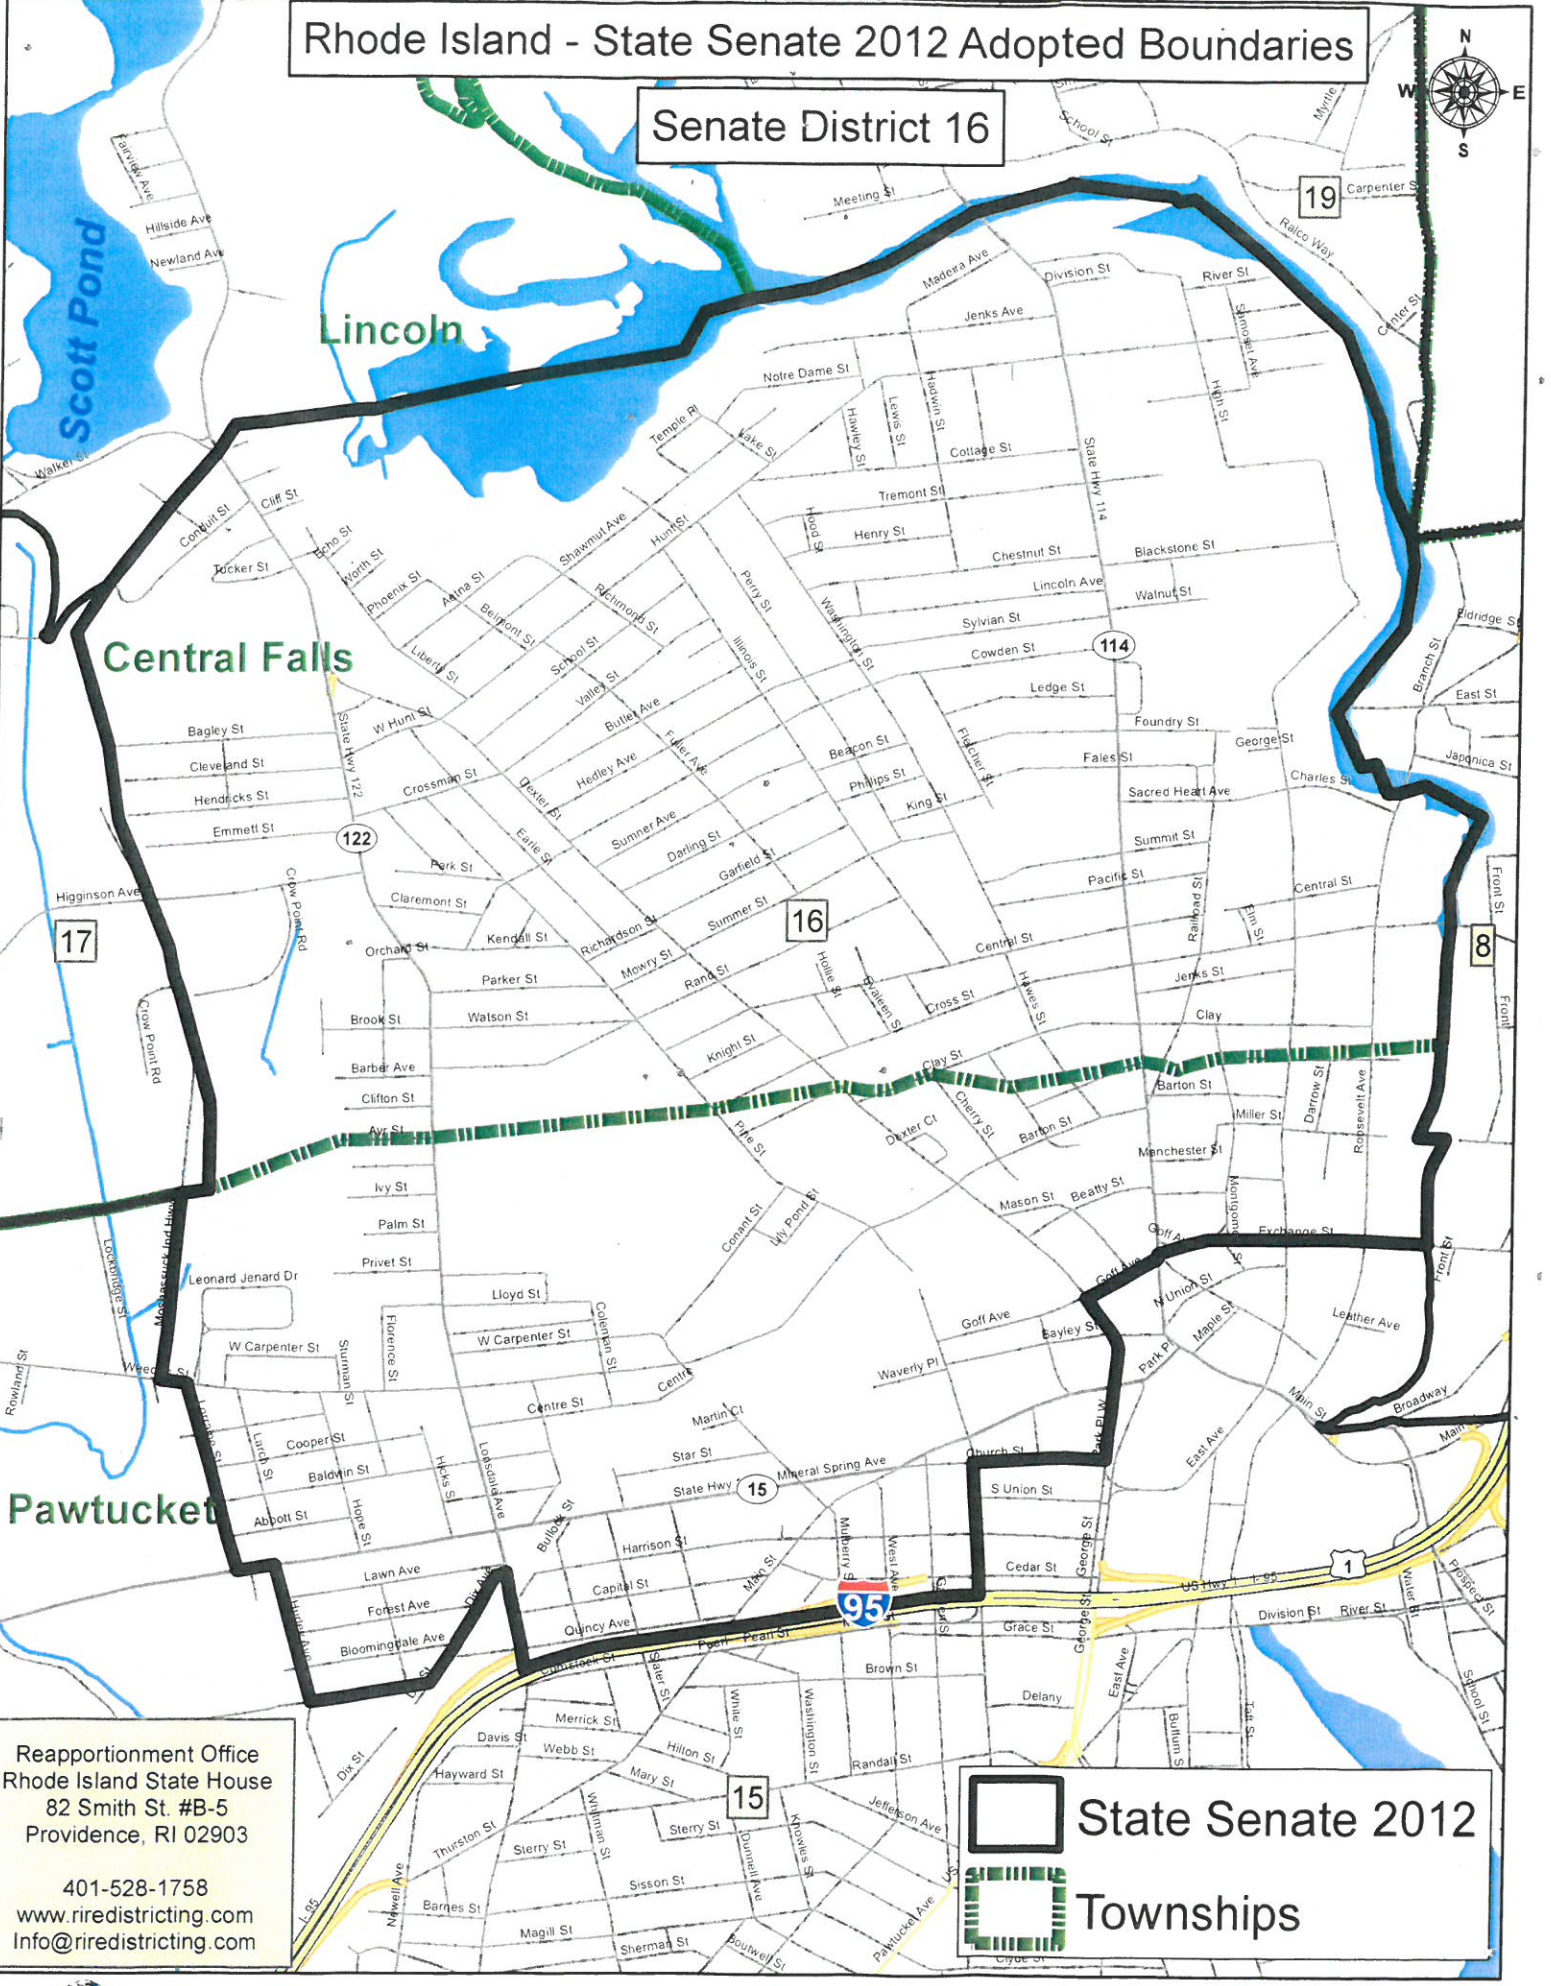

Rhode Island - State Senate 2012 Adopted Boundaries

Senate District 16

Reapportionment Office
Rhode Island State House
82 Smith St. #B-5
Providence, RI 02903

401-528-1758
www.riredistricting.com
Info@riredistricting.com

State Senate 2012

Townships