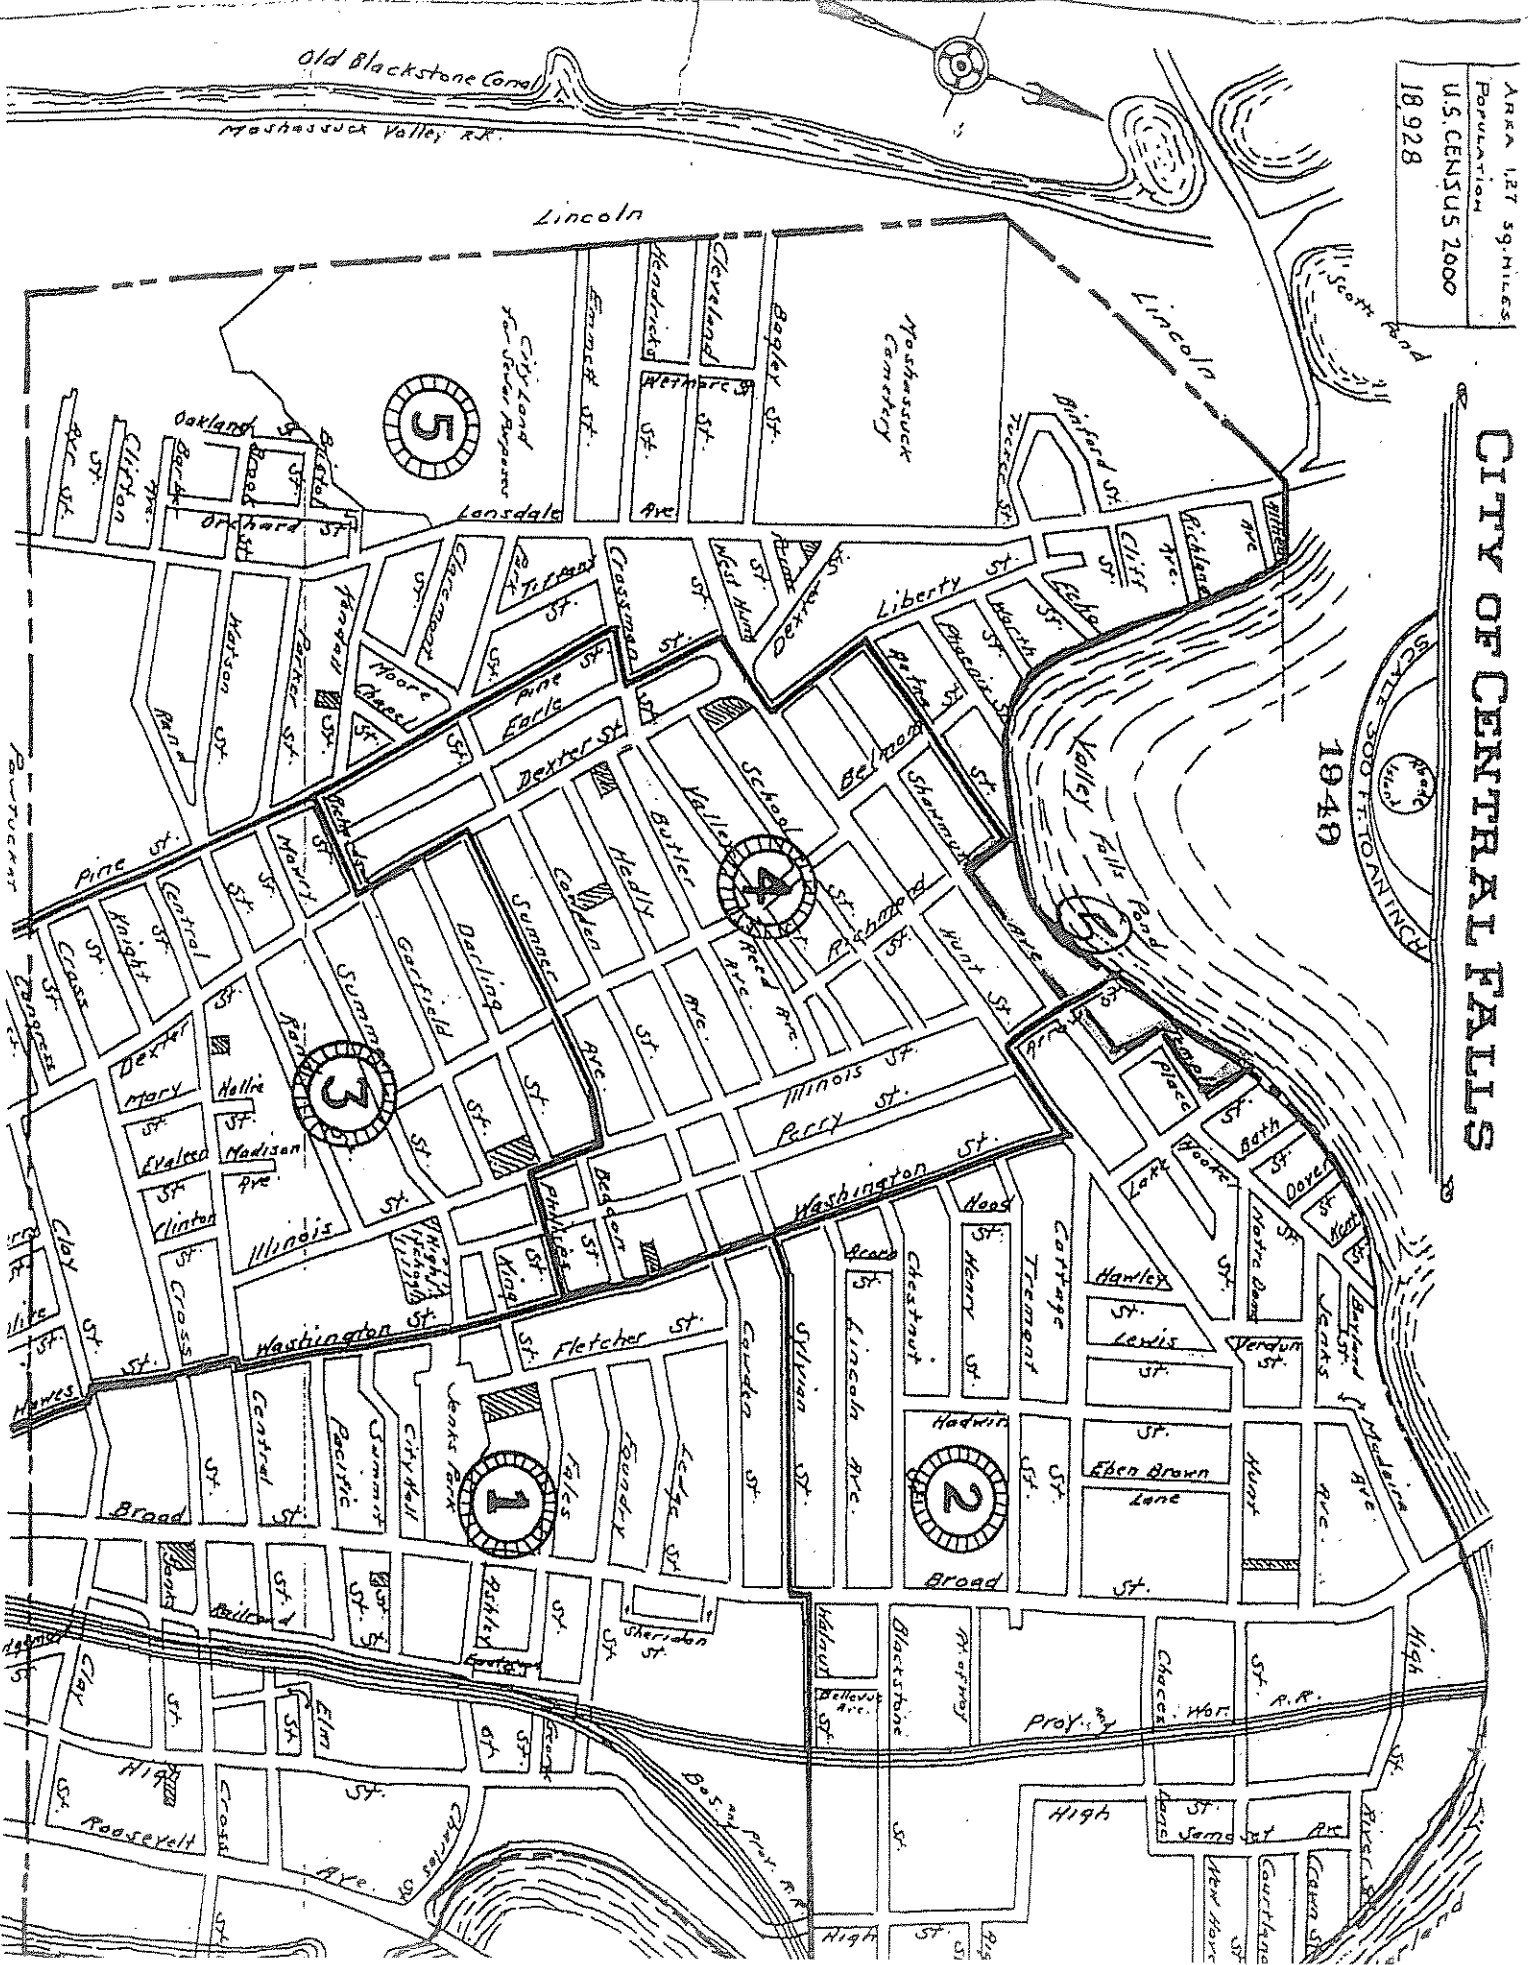

Area 127 sq. miles  
Population  
U.S. Census 2000  
18,928

# CITY OF CENTRAL FALLS

1940

Old Blackstone Canal  
Massachusetts Valley R.R.

Lincoln

Noshussuck  
Cemetery

Lincoln

Scott Road

5

Lonsdale

Liberty

Pinefield St.

Cliff St.

Richard St.

Cliff St.

Cliff St.

Cliff St.