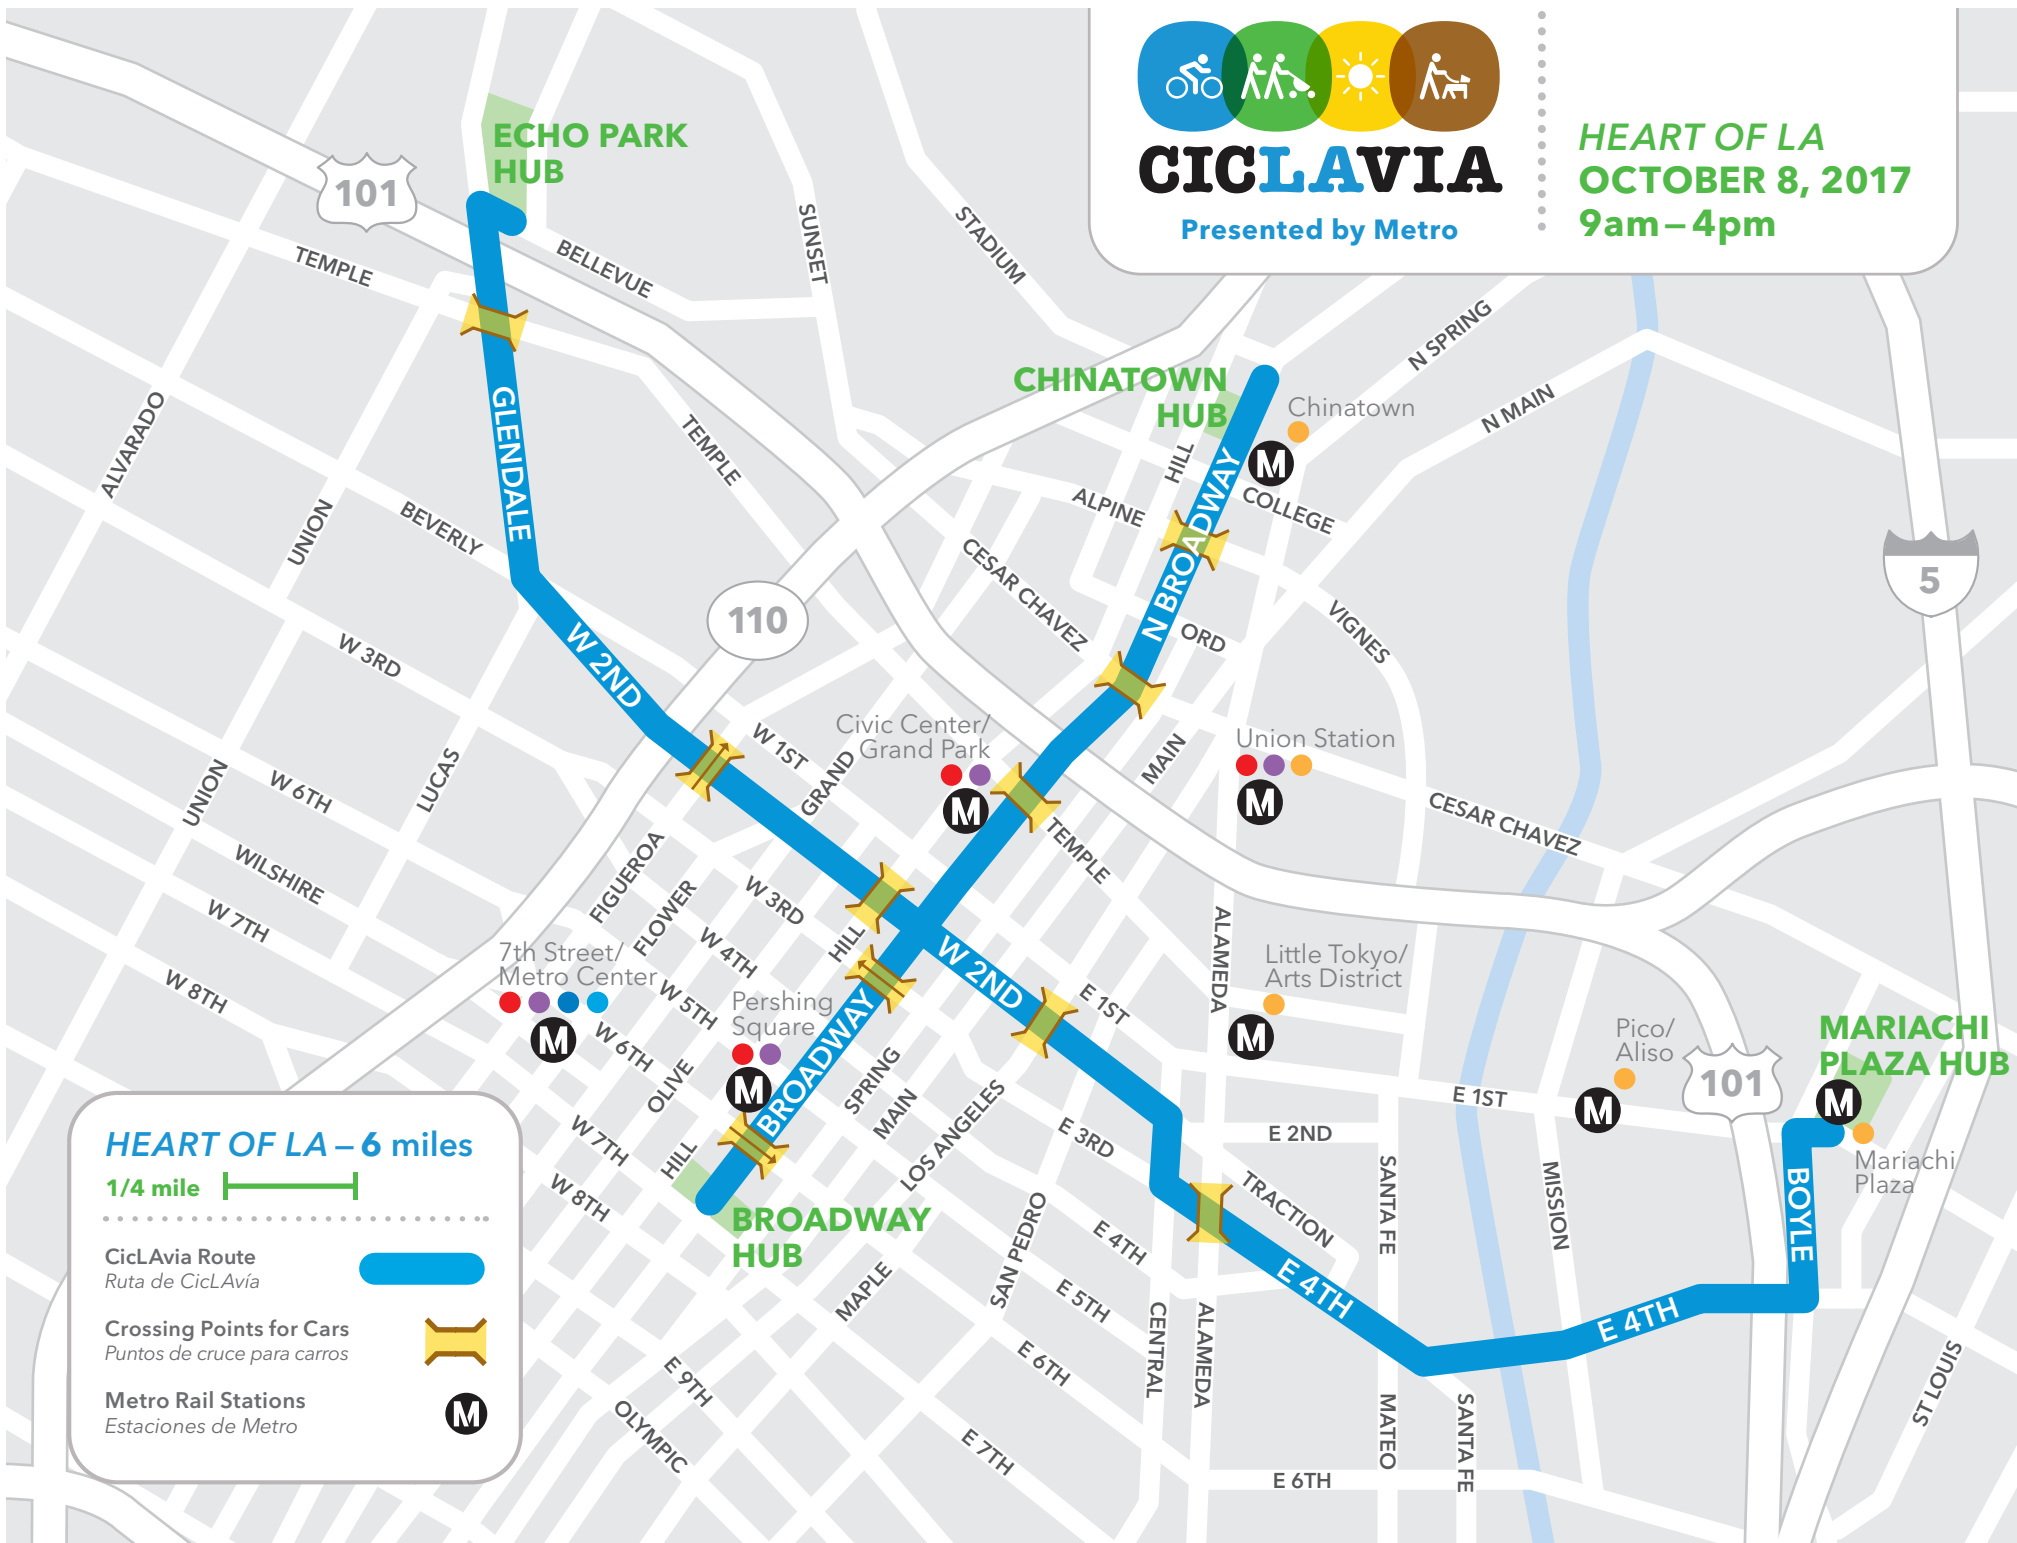

CICLAVIA

Presented by Metro

HEART OF LA
OCTOBER 8, 2017
9am – 4pm

HEART OF LA – 6 miles

1/4 mile

CicLAvia Route
 Ruta de CicLAvia

Crossing Points for Cars
 Puntos de cruce para carros

Metro Rail Stations
 Estaciones de Metro