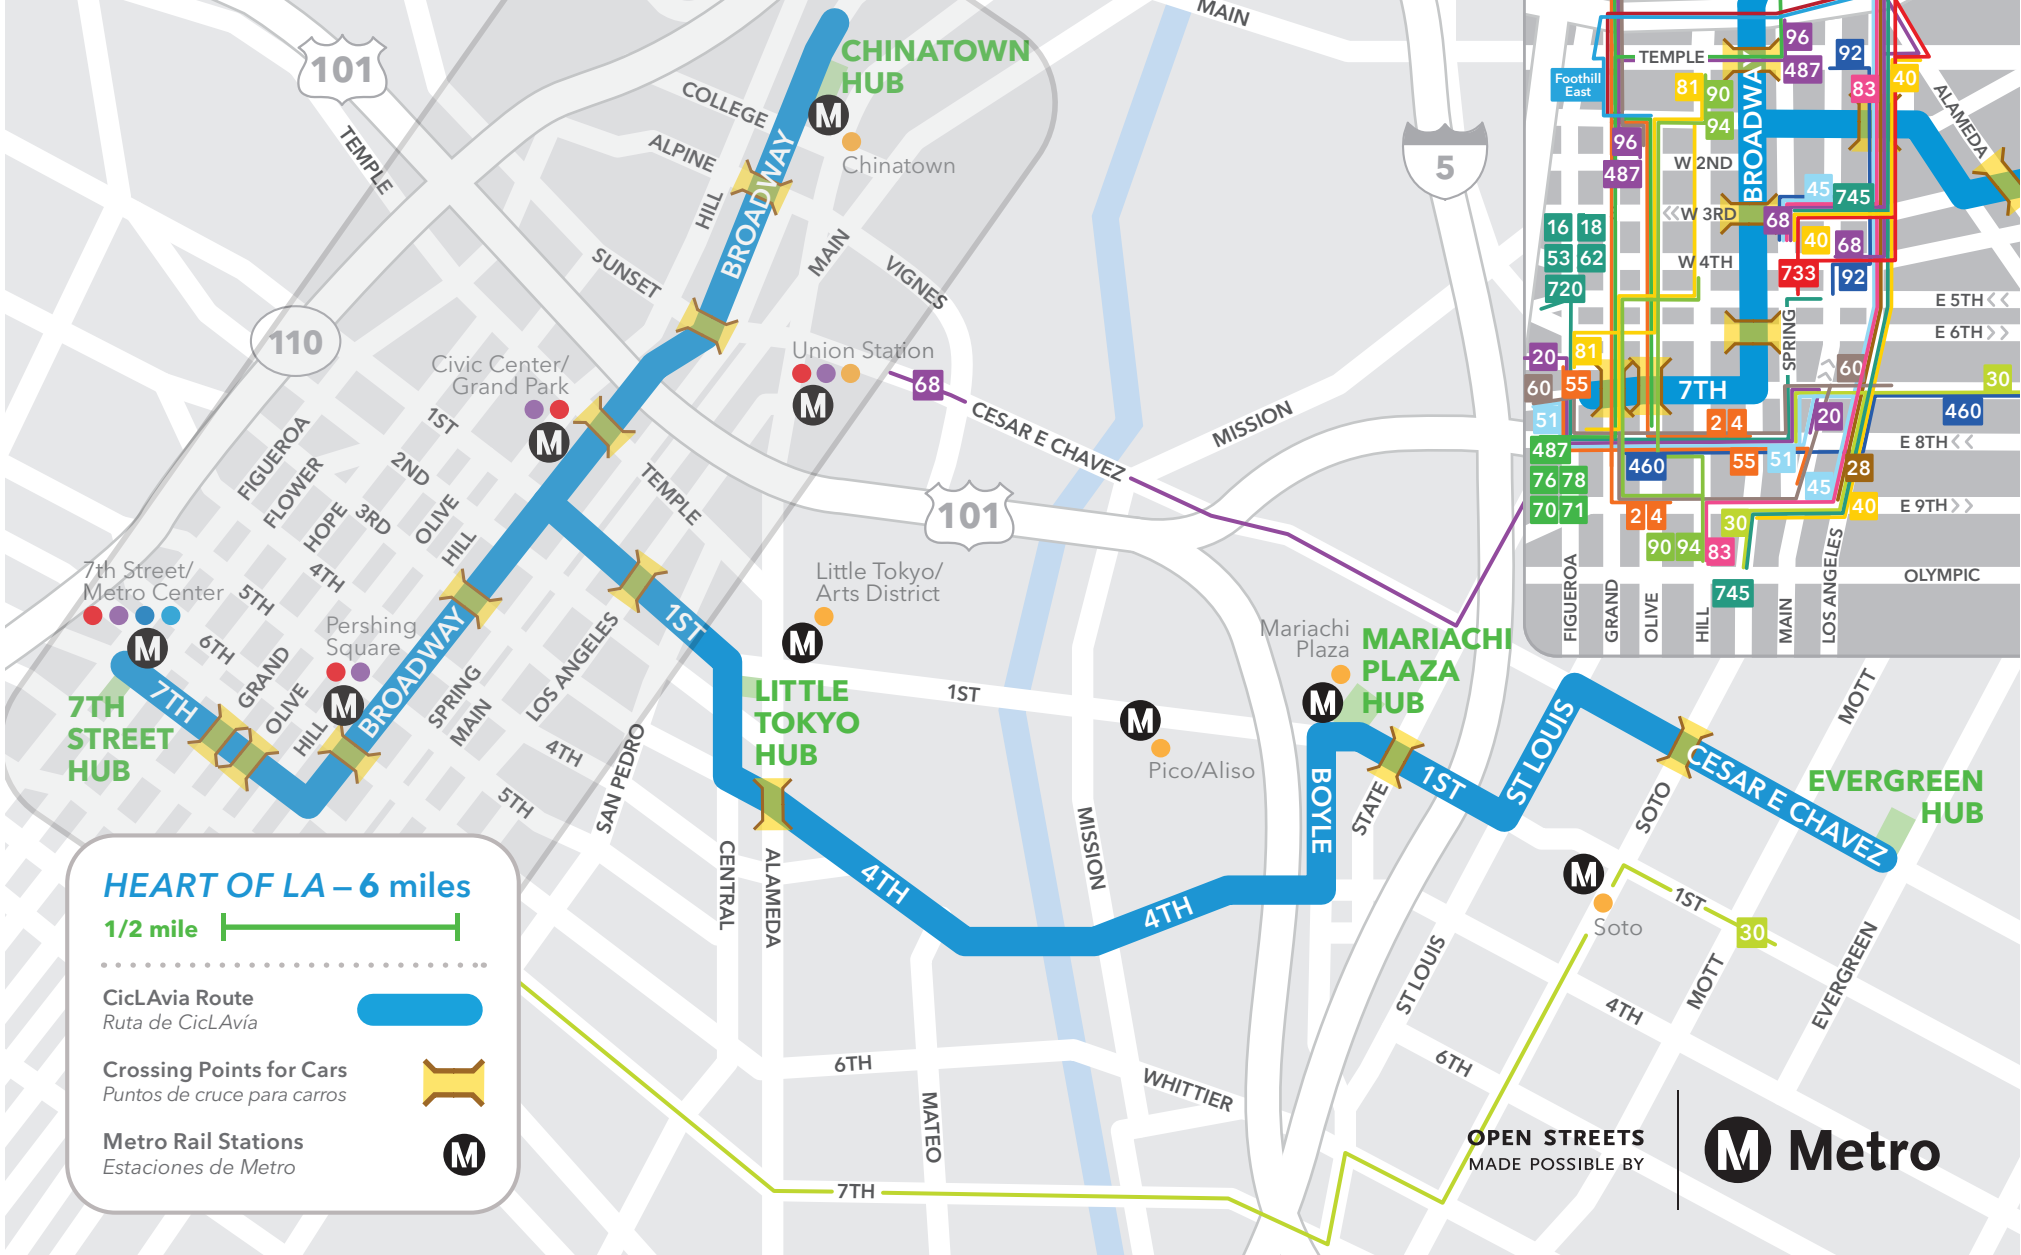

# CICLAVIA

Presented by Metro

**HEART OF LA**  
**DECEMBER 2, 2018**  
**9am – 3pm**

**HEART OF LA – 6 miles**

1/2 mile

CicLAvia Route  
*Ruta de CicLAvia*

Crossing Points for Cars  
*Puntos de cruce para carros*

Metro Rail Stations  
*Estaciones de Metro*

**OPEN STREETS**  
MADE POSSIBLE BY