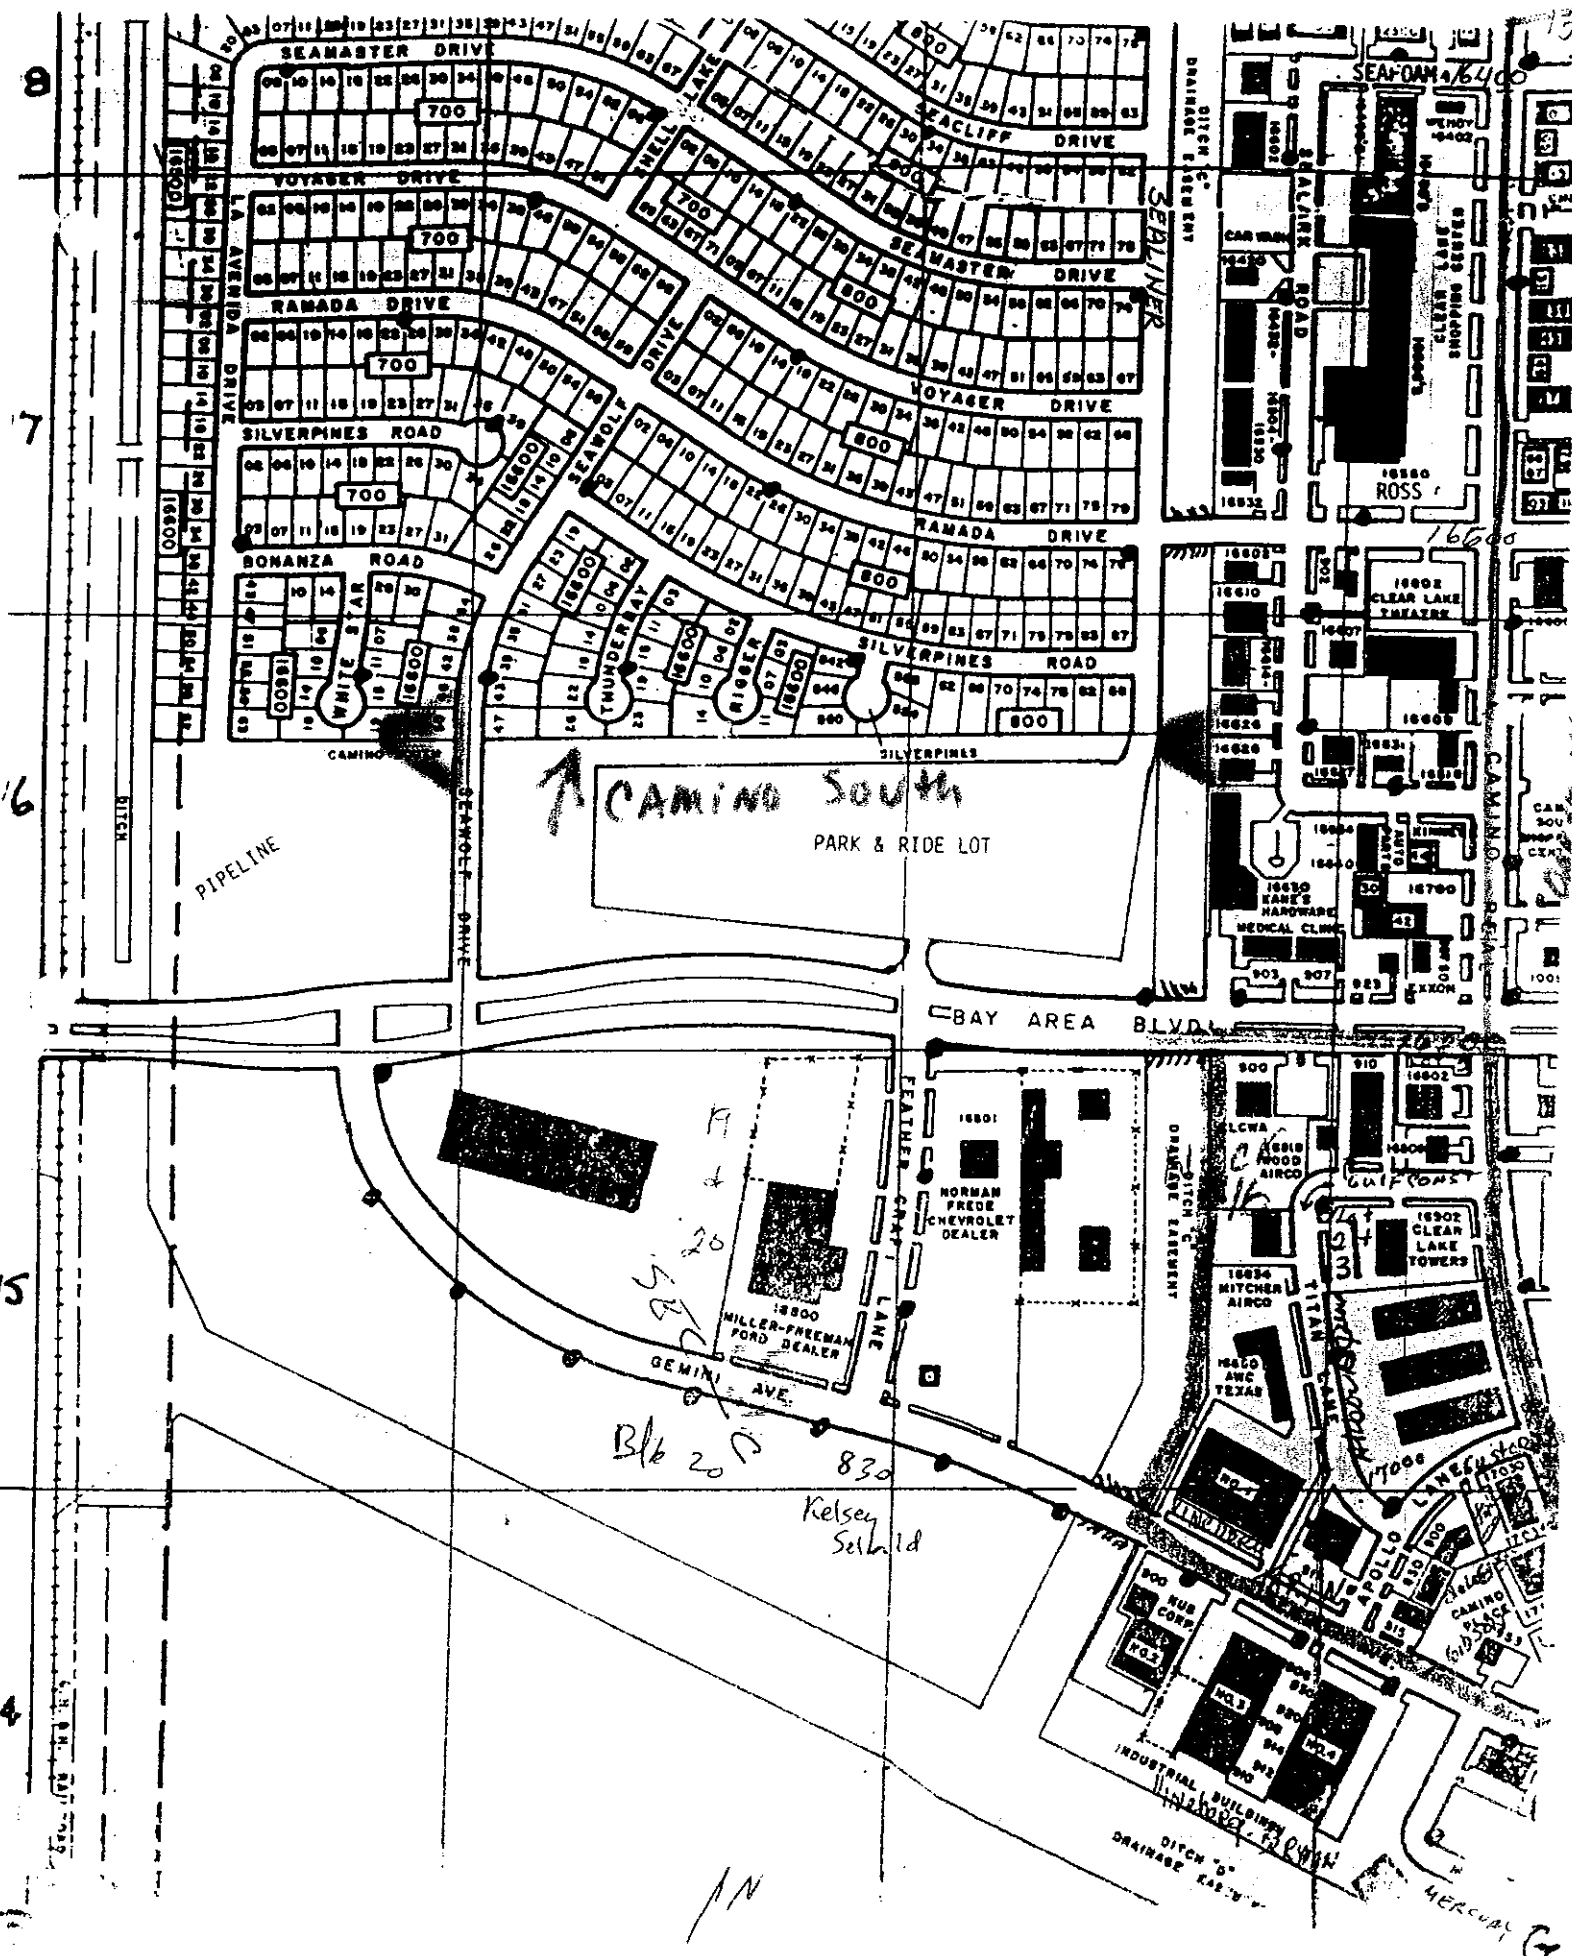

18000

10

7

16

15

14

CS

CAMINO SOUTH
PARK & RIDE LOT