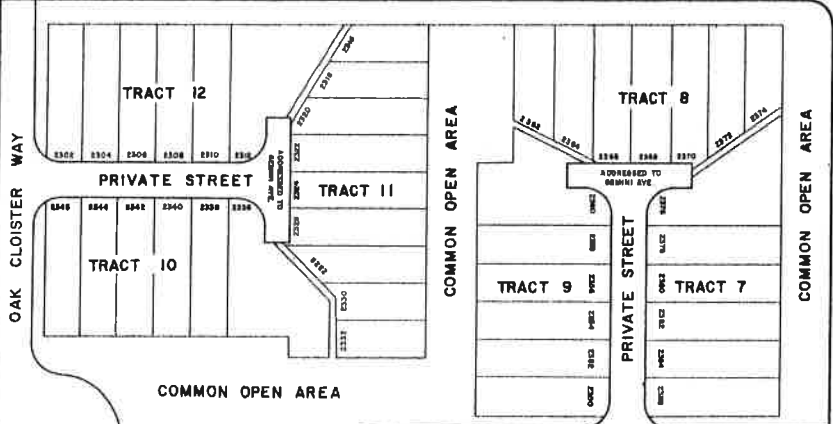

GEMINI AVENUE

UNIVERSITY GREEN SECTION ONE

A SUBDIVISION OF 10.8509 ACRES IN THE SARAH DEEL LEAGUE, A-13 HARRIS COUNTY, TEXAS

ALSO BEING A PARTIAL REPLAT OF CLEAR LAKE CITY - INDUSTRIAL PARK SECTION B (6.3047 ACRES)

12 TRACTS

79 UNITS

BROADLAWN DRIVE

DRIVE

SPACE CENTER BOULEVARD