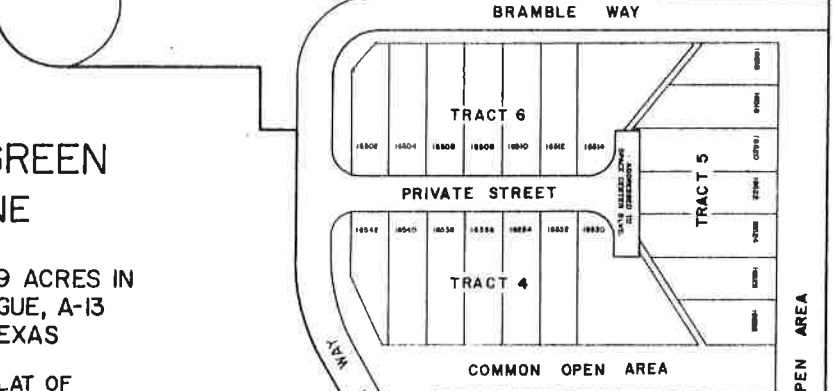

GEMINI AVENUE

UNIVERSITY GREEN SECTION ONE

A SUBDIVISION OF 10.8509 ACRES IN THE SARAH DEEL LEAGUE, A-13 HARRIS COUNTY, TEXAS

ALSO BEING A PARTIAL REPLAT OF CLEAR LAKE CITY - INDUSTRIAL PARK SECTION B (6.3047 ACRES)

12 TRACTS

79 UNITS

BROADLAWN DRIVE

DRIVE

SPACE CENTER BOULEVARD