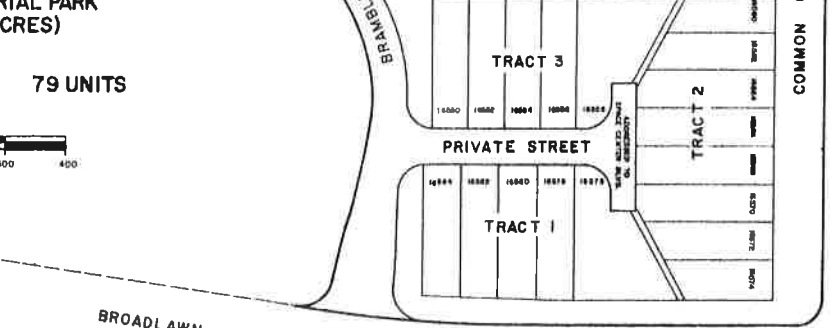

GEMINI AVENUE

UNIVERSITY GREEN SECTION ONE

A SUBDIVISION OF 10.8509 ACRES IN THE SARAH DEEL LEAGUE, A-13 HARRIS COUNTY, TEXAS

ALSO BEING A PARTIAL REPLAT OF CLEAR LAKE CITY - INDUSTRIAL PARK SECTION B (6.3047 ACRES)

12 TRACTS

79 UNITS

BROADLAWN DRIVE

DRIVE

SPACE CENTER BOULEVARD