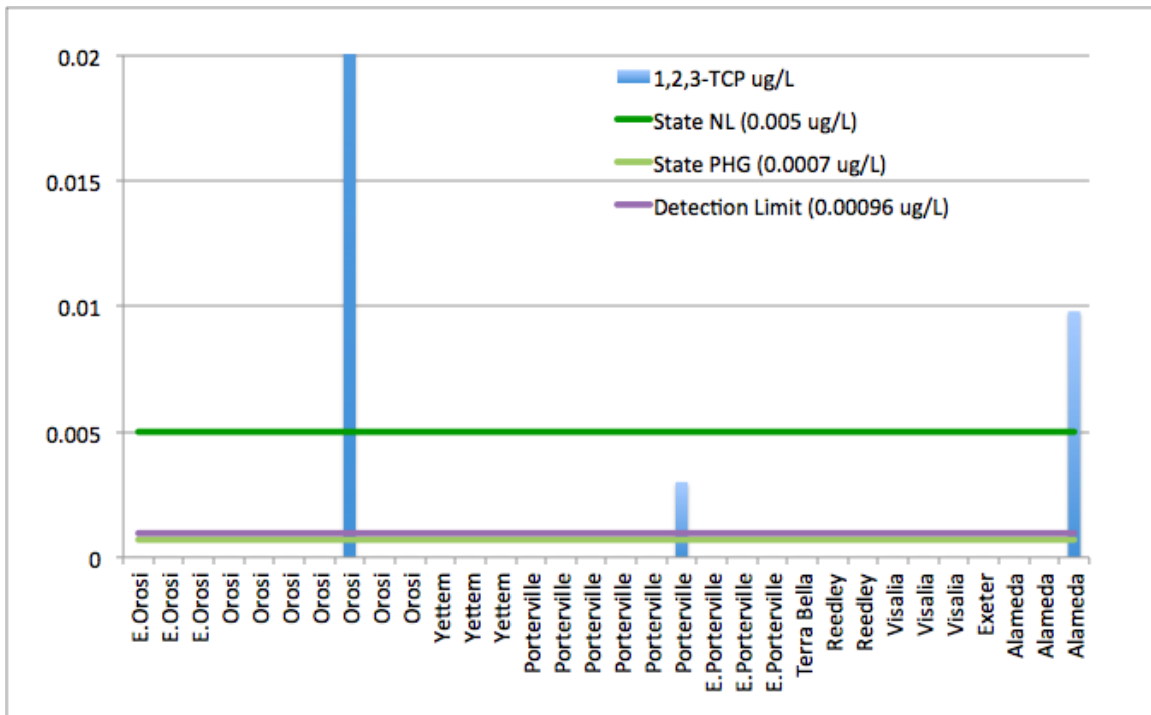

Graphs

MCL= Maximum Contaminant Level

PHG= Public Health Goal

NL= Notification Level

Summary Table

Total Coliform and E. Coli

Nitrate

Arsenic

123-TCP

Source: