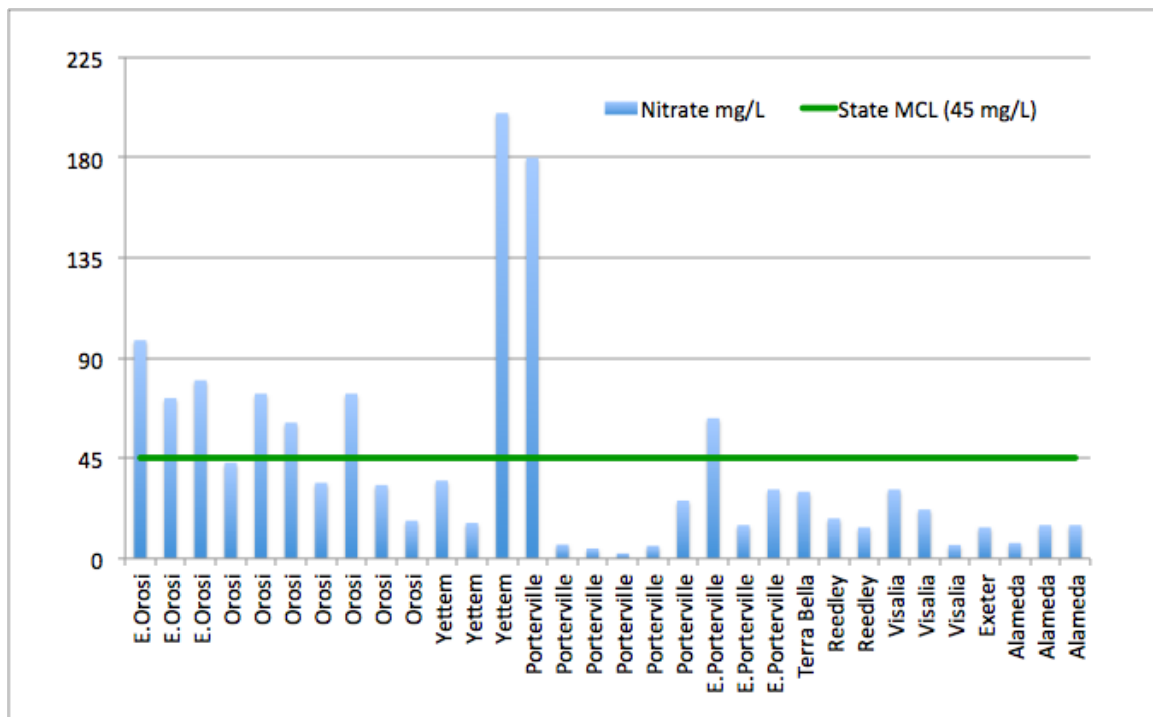

Graphs

MCL= Maximum Contaminant Level

PHG= Public Health Goal

NL= Notification Level

Summary Table

Total Coliform and E. Coli

Nitrate

Arsenic

123-TCP

Source: