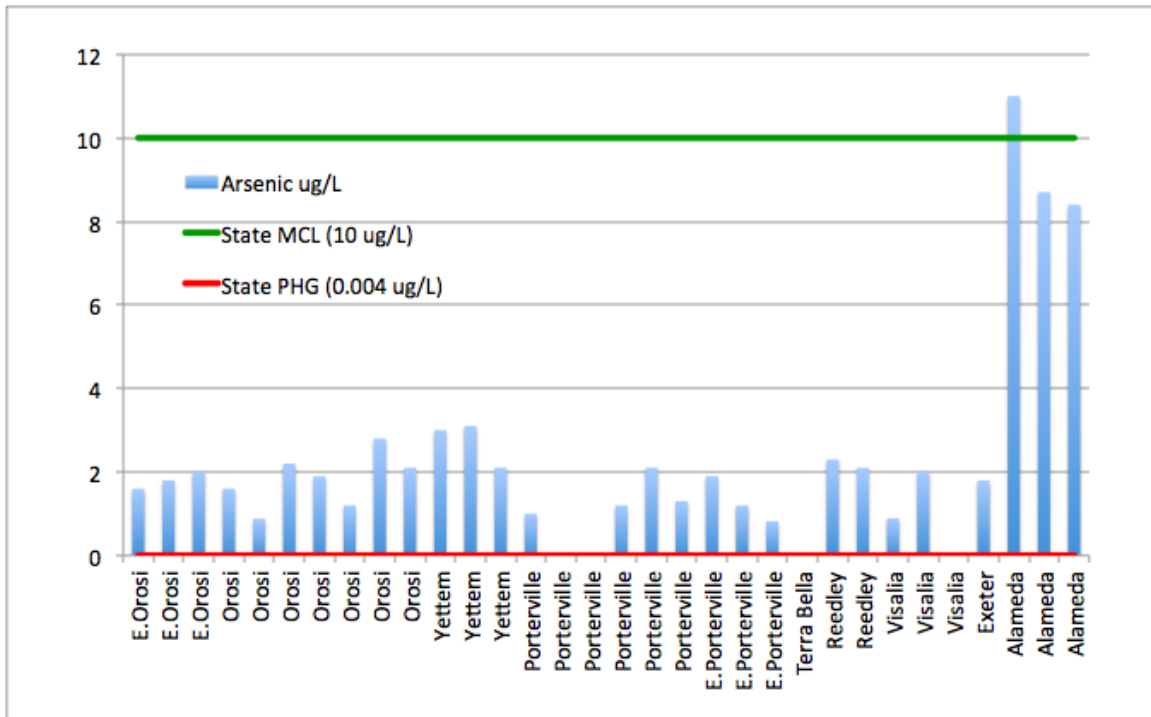

Graphs

MCL= Maximum Contaminant Level

PHG= Public Health Goal

NL= Notification Level

Summary Table

Total Coliform and E. Coli

Nitrate

Arsenic

123-TCP

Source: