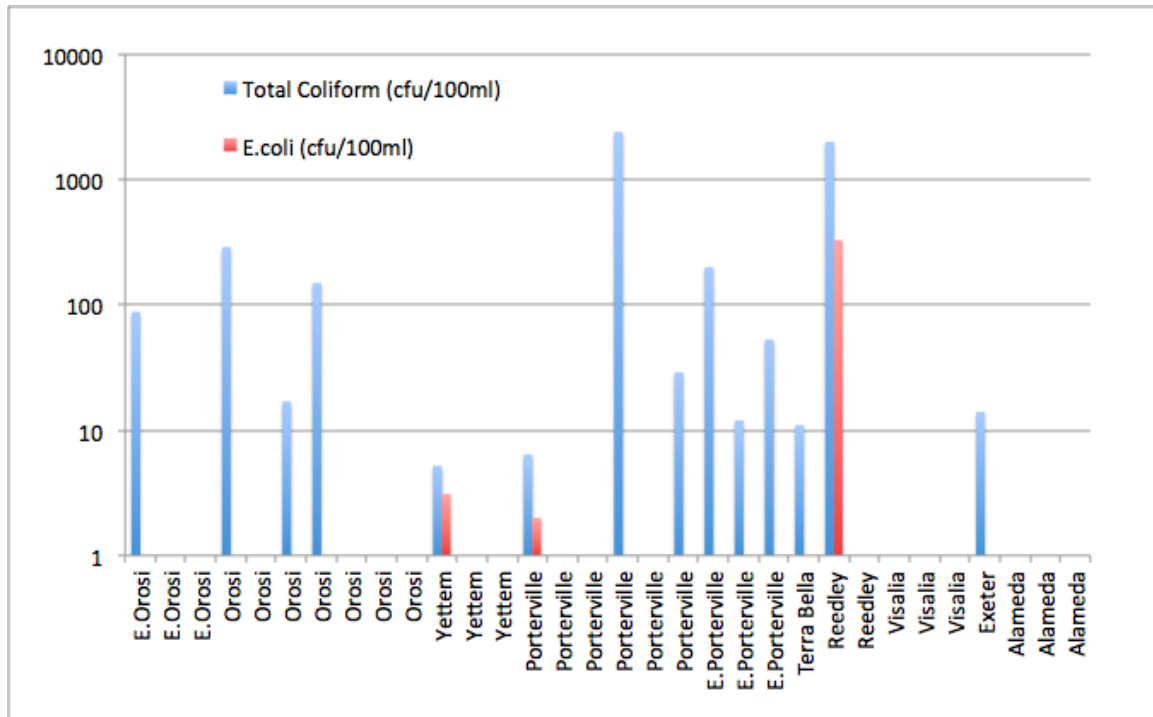

Graphs

MCL= Maximum Contaminant Level

PHG= Public Health Goal

NL= Notification Level

Summary Table

Total Coliform and E. Coli

Nitrate

Arsenic

123-TCP

Source: