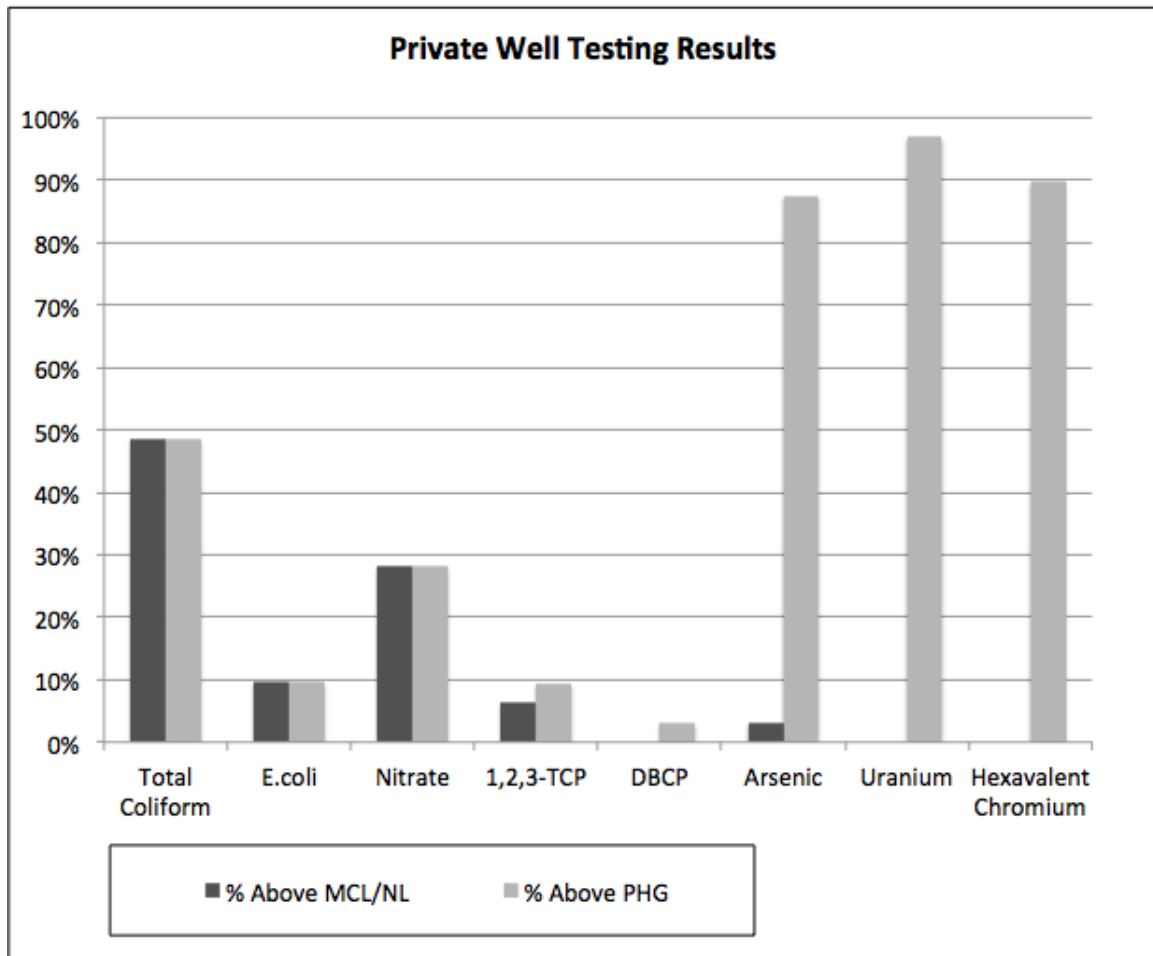

Graphs

MCL= Maximum Contaminant Level

PHG= Public Health Goal

NL= Notification Level

Summary Table

Total Coliform and E. Coli

Nitrate

Arsenic

123-TCP

Source: