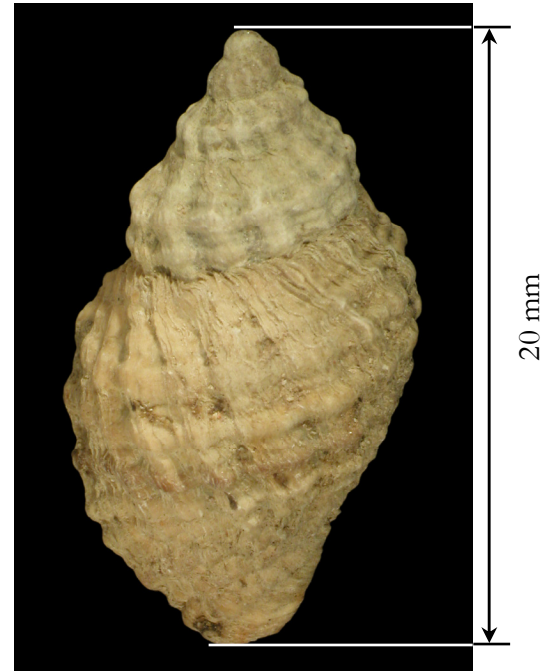

Elephant Snail

Scutus antipodes

Large black slug-like animal with white shell under folds of skin on upper surface. Usually found under boulders where it is protected from the sun and predators. Feed largely on drift algae. Survey code: Sa

Image: Pam Elliot

Checkerboard snail *Cominella lineolata*

Check pattern is very distinctive. Abundant on intertidal sandflats and in sheltered rockpools.
Survey code: Cl

Wine-mouthed Lepsiella *Lepsiella vinosa*

Offwhite ridges crossed by ribs with grooves. Abundant among tubeworms and barnacles on which it feeds in mid-intertidal zone. Survey code: Lv