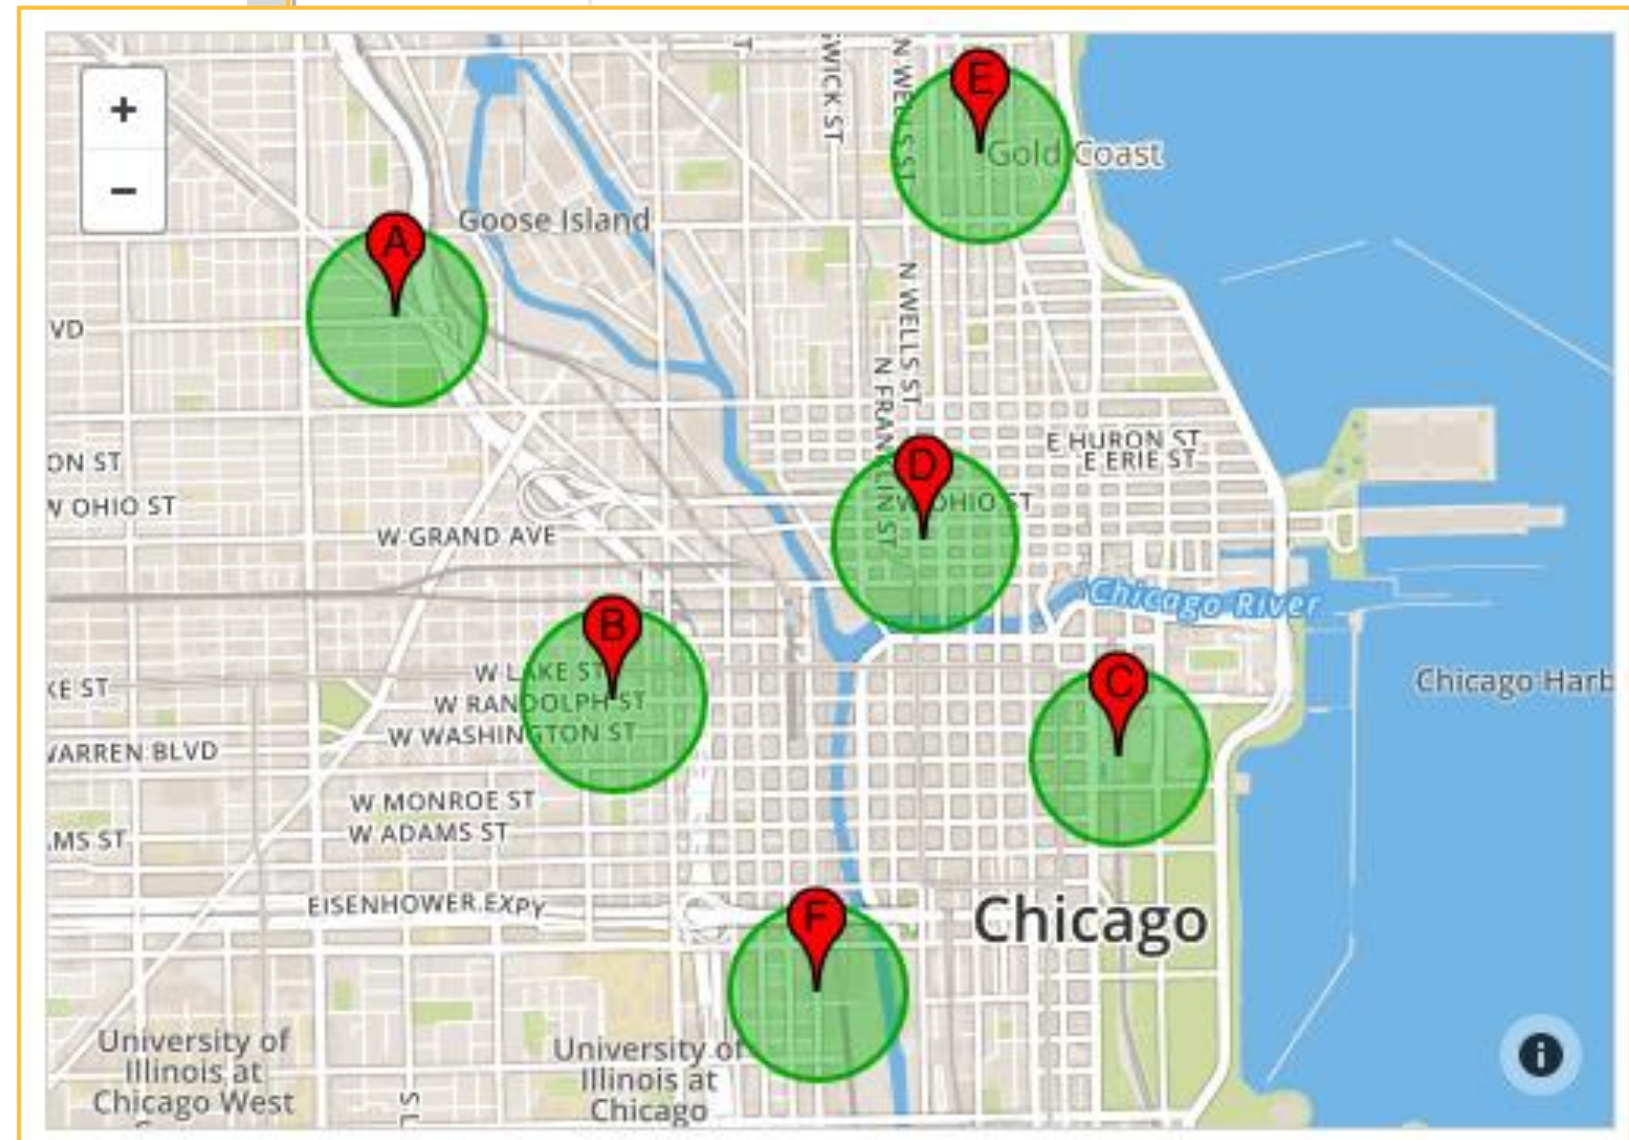

### LAT/LONG

Use the lat/long co-ordinates of physical locations with 3ft of accuracy

### TARGET

Target or exclude specific locations including overlapping areas

### DISTANCE

Use kilometers, meters, miles or feet from 3ft to multiple miles

### MOBILE

Catch mobile users in-app or web surfers with in-web

Hyperlocal Edit		6 Locations			
Target	▼	41.900 Lat	-87.662 Long	1320 ft	📍 ✎
Target	▼	41.884 Lat	-87.651 Long	1320 ft	📍 ✎
Target	▼	41.882 Lat	-87.623 Long	1320 ft	📍 ✎
Target	▼	41.891 Lat	-87.634 Long	1320 ft	📍 ✎