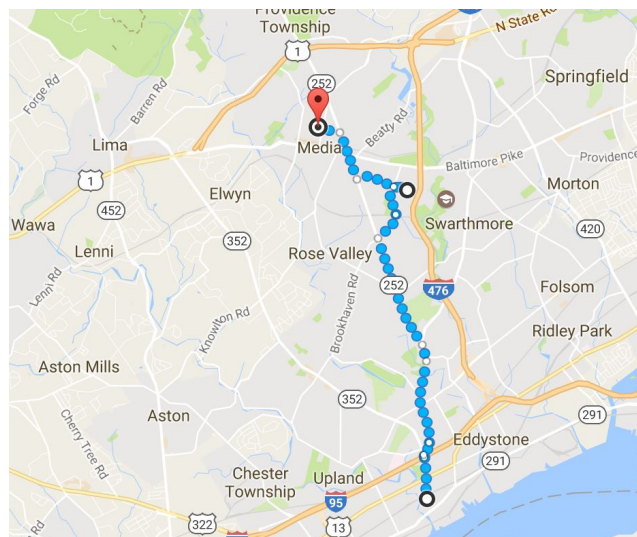

Wednesday, May 10 Day Planner

If you can only come for a couple hours on this day:

Action at Media Borough Hall

5:15pm: 301 N. Jackson St, Media, PA

Route: 6.5 miles

9 am: Start at MJ Freed Theater, 515 Avenue of the States, Chester, PA

12:30-2pm: Lunch at Pendle Hill, 338 Plush Mill Rd, Wallingford, PA

3:15pm: Arrive at Media Borough Hall, 301 N. Jackson St, Media, PA

5:15pm: Action at Media Borough Hall, 301 N. Jackson St, Media, PA

Evening Event

6:30pm: Potluck & Presentation at Providence Meeting, 105 N. Providence Ave, Media, PA

Approximate route, exact roads might change:

Please plan your own transport as much as possible. There will be limited seats on a shuttle van at the end of each day to return to the day's start location.

Getting to MJ Freed Theater: [Wilmington/Newark](#) Regional Rail Line to Chester Station. 1 minute walk to Theater.

Leaving Media Borough Hall: 1 mile to Media Station. [Media/Elwyn](#) Reg. Rail Line.
-OR- 5 min. walk to Jackson & State St. Take [101 Trolley](#) to 69th St Transportation Center.
