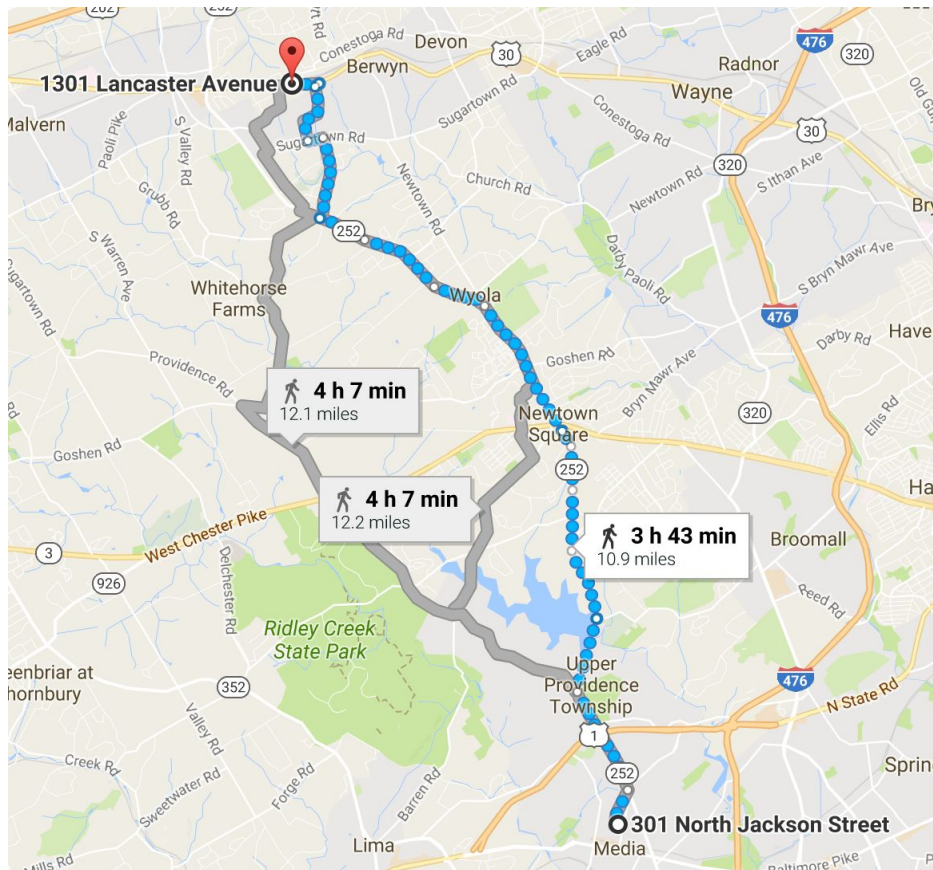

Thursday, May 11 Day Planner

Route: 11 miles

9am: Start at Media Borough Hall, 301 N. Jackson St, Media, PA

1 pm: Lunch at Newtown Square Meeting, 120 N Newtown St Rd, Newtown Square, PA

6:30 pm: Arrive at Daylesford Station, 1301 Lancaster Ave., Berwyn, PA

Approximate route, exact roads might change:

Please plan your own transport as much as possible. There will be limited seats on a shuttle van at the end of each day to return to the day's start location.

Getting to Media Borough Hall: Media/Elwyn Reg. Rail Line to Media. 1 mile to Borough Hall.

-OR- Take **101 Trolley** from 69th St Transportation Center to Jackson St. 5 min walk to Borough Hall.

Leaving Daylesford Station: Paoli/Thorndale Reg. Rail Line.