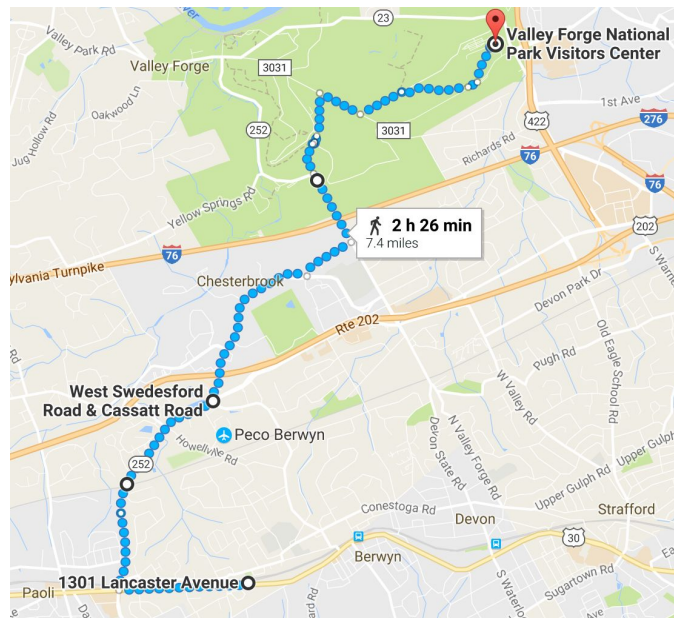

## Action at PECO Berwyn Complex

11-11:45am: W Swedesford Rd and Cassatt Road, Berwyn, PA

---

### Route: 7.5 miles

**9am:** Start at Daylesford Station, 1301 Lancaster Ave.

**11-11:45am:** Action at PECO Berwyn Complex, intersection of W Swedesford Rd

and Cassatt Rd, Berwyn, PA

**12-1pm:** Lunch at grassy area between pond and Exxon station at about 929 W Swedesford Rd

**4:30pm:** Arrive at Valley Forge Visitors Center, 1400 N Outer Line Dr, King of Prussia, PA

*Approximate route, exact roads might change:*

*Please plan your own transport as much as possible. There will be limited seats on a shuttle van at the end of each day to return to the day's start location.*

Getting to Daylesford Station: Paoli/Thorndale Regional Rail Line to Daylesford.

Getting to PECO Berwyn Complex: Buses 92 or 124 to Swedesford Rd & Chesterford Rd.

---