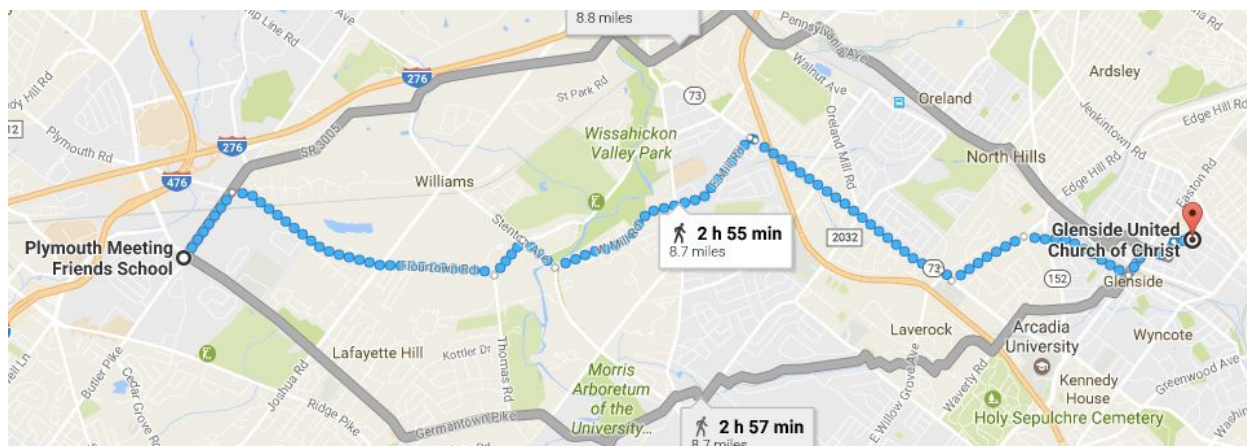

### Route: 9 miles

Shuttle to Plymouth Meeting Friends School

**9am:** Start at Plymouth Meeting Friends School

*Lunch time and location to be determined*

**6:30pm:** Arrive at Glenside UCC Church, 2160 Wharton Rd, Glenside, PA

### Approximate route, exact roads might change:

*Please plan your own transport as much as possible. There will be limited seats on a shuttle van at the end of each day to return to the day's start location.*

**Getting to Plymouth Meeting Friends School:** Take Bus L from Chestnut Hill

West Station (Chestnut Hill West Reg. Rail Line), Gravers Station (Chestnut Hill East Reg. Rail Line), or Olney Transportation Center (Broad St Line).

**Leaving Glenside UCC Church:** 1/2 mile to Glenside Station. Lansdale/Doylestown Regional Rail Line.