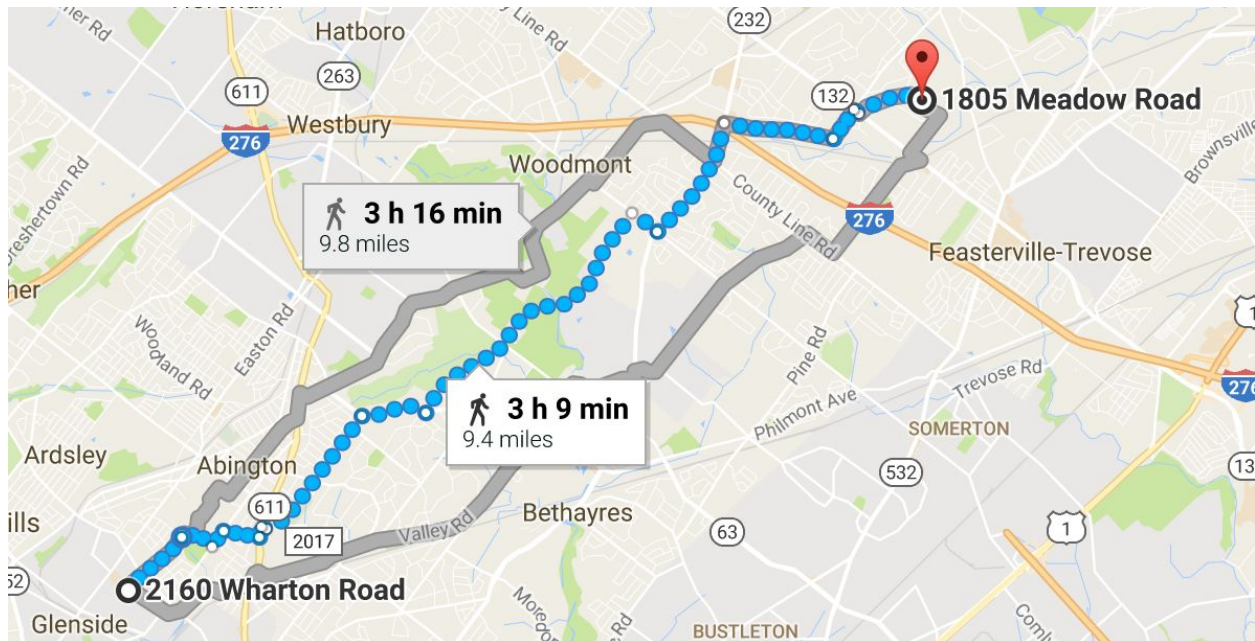

Wednesday, May 17 Day Planner

Route: 9.5 miles

9am: Start at Glenside UCC Church, 2160 Wharton Rd, Glenside, PA

12pm: Lunch at Pennypack Ecological Trust, 2955 Edge Hill Rd, Huntingdon Valley

5:15pm: Arrive at Bryn Gweled, 1805 Meadow Rd, Southampton, PA

Evening Event

5:30pm: Solar teach-in, Potluck & Presentation at Bryn Gweled, 1805 Meadow Rd, Southampton, PA

Approximate route, exact roads might change:

Please plan your own transport as much as possible. There will be limited seats on a shuttle van at the end of each day to return to the day's start location.

Getting to Glenside UCC Church: [Lansdale/Doylestown](#) Regional Rail Line to Glenside. 1/2 mile to Glenside UCC Church.

Leaving Bryn Gweled: Please email ryan@eqat.org if you plan to take the train. Shuttle to [West Trenton](#) Regional Rail Line.