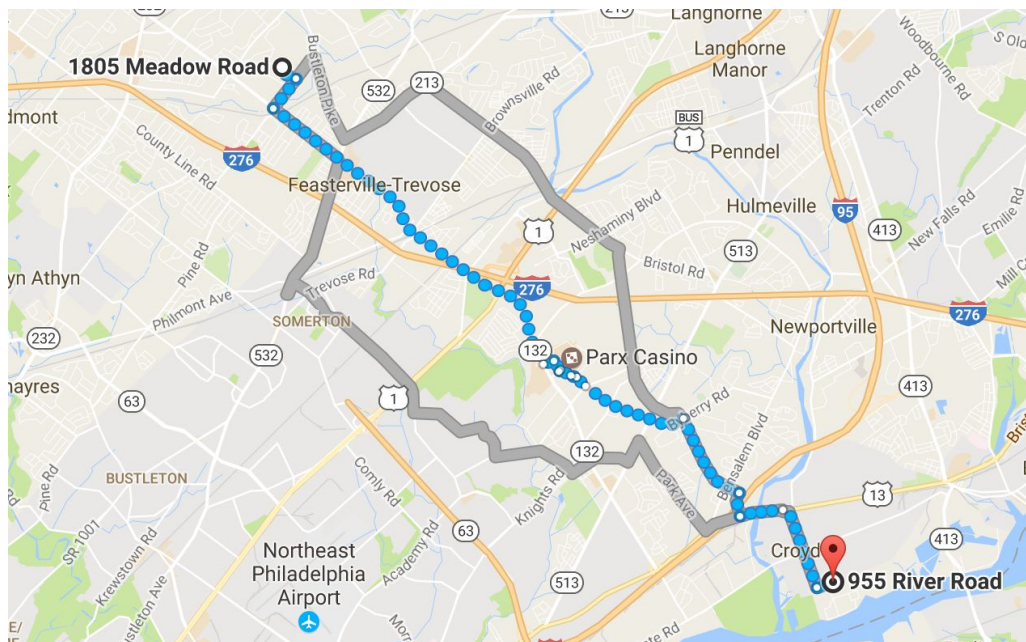

Thursday, May 18 Day Planner

Route: 10 miles

9am: Start at Bryn Gweled, 1805 Meadow Rd, Southampton, PA

12pm: Lunch at Bucks County Visitors Center, 3207 Street Rd, Bensalem, PA

5pm: Arrive at Croydon Generating Station, 703 River Rd, Croydon, PA

Evening Event

6pm: Potluck & Presentation at Fallsington Meetinghouse, 9300 New Falls Rd, Levittown, PA

Approximate route, exact roads might change:

Please plan your own transport as much as possible. There will be limited seats on a shuttle van at the end of each day to return to the day's start location.

Getting to Bryn Gweled: Please call 925-818-2272 if you plan to take the train. **West Trenton** Reg Rail Line to Trevose. Shuttle to Bryn Gweled.

Leaving Croydon Generating Station: 1 mile to Croydon SEPTA Station. **Trenton** Regional Rail Line.