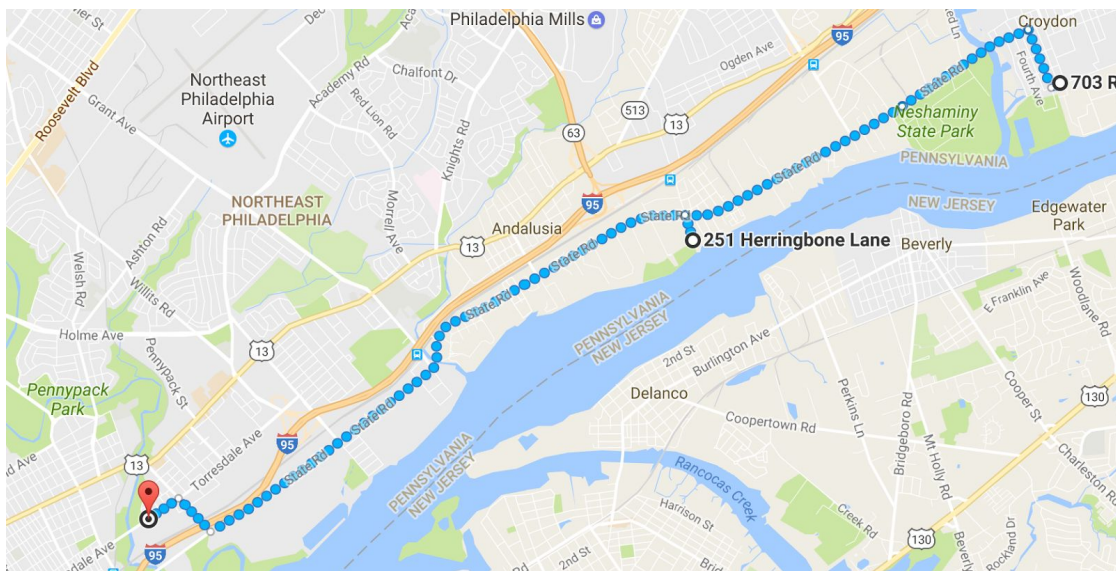

Friday, May 19 Day Planner

If you can only come for a couple hours on this day:

Action at Croydon Generating Station

9:15am 703 River Rd, Croydon, PA

Route: 8 miles

9am: Start at Croydon Generating Station, 703 River Rd, Croydon, PA

9:15-10am: Action at Croydon Generating Station, 703 River Rd, Croydon

12pm: Lunch at Delaware River Access Park, 251 Herringbone Ln, Bensalem

5pm: Arrive at Pennypack Park, intersection of Torresdale Ave and Enfield Ave, Philadelphia, PA

Evening Event

6:30pm: Potluck and Presentation at Frankford Friends School, 1500 Orthodox St, Philadelphia, PA

Please plan your own transport as much as possible. There will be limited seats on a shuttle van at the end of each day to return to the day's start location.

Getting to Croydon Generating Station: 1 mile to Croydon SEPTA Station.

Trenton Regional Rail Line. Please call 925-818-2272 if you plan to take the train.