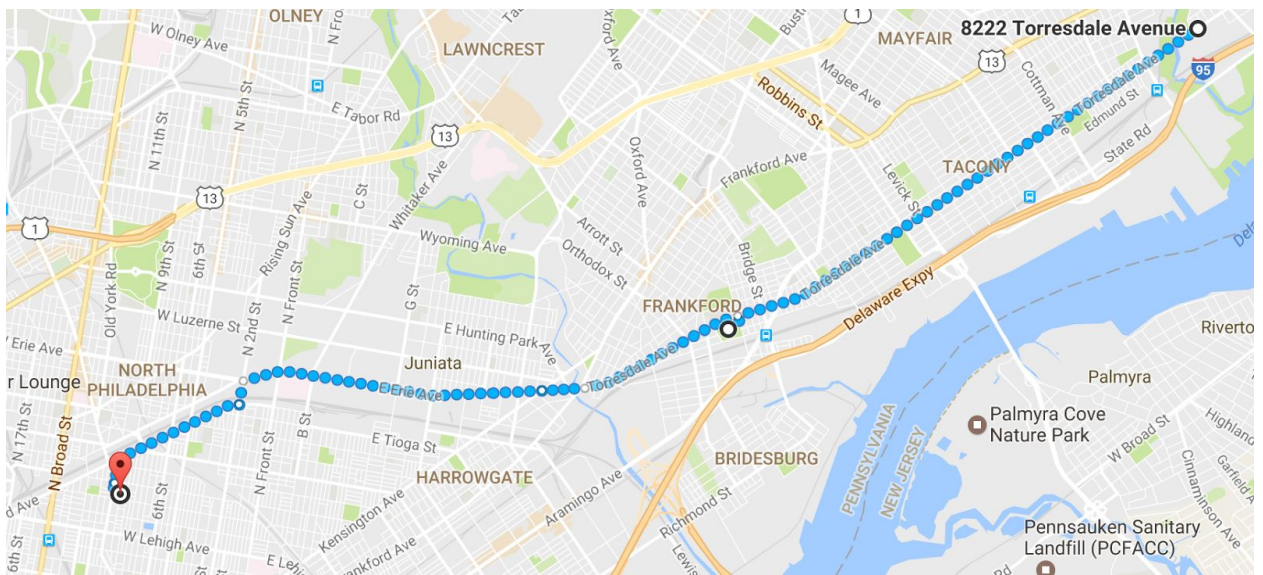

Saturday, May 20 Day Planner

Route: 8 miles

10am: Start at Pennypack Park, intersection of Torresdale Ave and Enfield Ave, Philadelphia, PA

12:30pm: Lunch at Carmella Playground, 2100 Wakeling St, Philadelphia, PA

4pm: Arrive at Fair Hill Burial Ground

Please plan your own transport as much as possible. There will be limited seats on a shuttle van at the end of each day to return to the day's start location.

Getting to Pennypack Park: 0.5 miles from Holmesburg Junction. **Trenton** Regional Rail Line. Please call 925-818-2272 if you wish to be picked up from the station on Saturday morning. Trains arriving at 10:07 am are well timed to join the walk.

Leaving Fair Hill Burial Ground: 0.5 miles to Allegheny Station on the **Broad St Line** OR 0.5 miles to North Philadelphia Station served by many **Regional Rail Lines**.