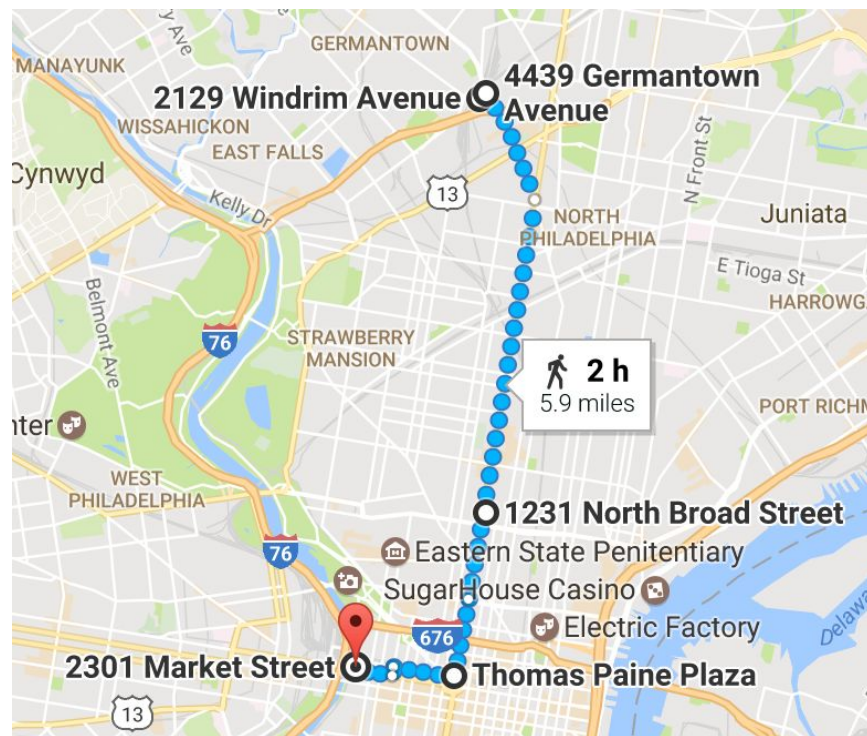

Monday, May 22 Day Planner

If you can only come for a couple hours on this day:

The Final Mile: City Hall to PECO

12pm: City Hall, 1401 JFK Blvd, Philadelphia, PA

1-2pm: PECO: 2301 Market St, Philadelphia, PA

Route: 6 miles

8am: Start at Wayne Junction, 2129 Windram Ave, Philadelphia, PA

10:30-11:15am: Stop at OIC/YouthBuild, 1231 N. Broad St, Philadelphia, PA

12-12:30pm: Arrive at City Hall, Philadelphia, PA

12:30-1pm: Walk down Market St towards PECO

1-2pm: Action at PECO, 2301 Market St, Philadelphia, PA

Approximate route, exact roads might change:

Please plan your own transport as much as possible.

Getting to Wayne Junction: Served by many **Regional Rail** Lines.

-OR- **Broad St Line** to Erie Station, Buses 23 or 53 to Wayne Junction.