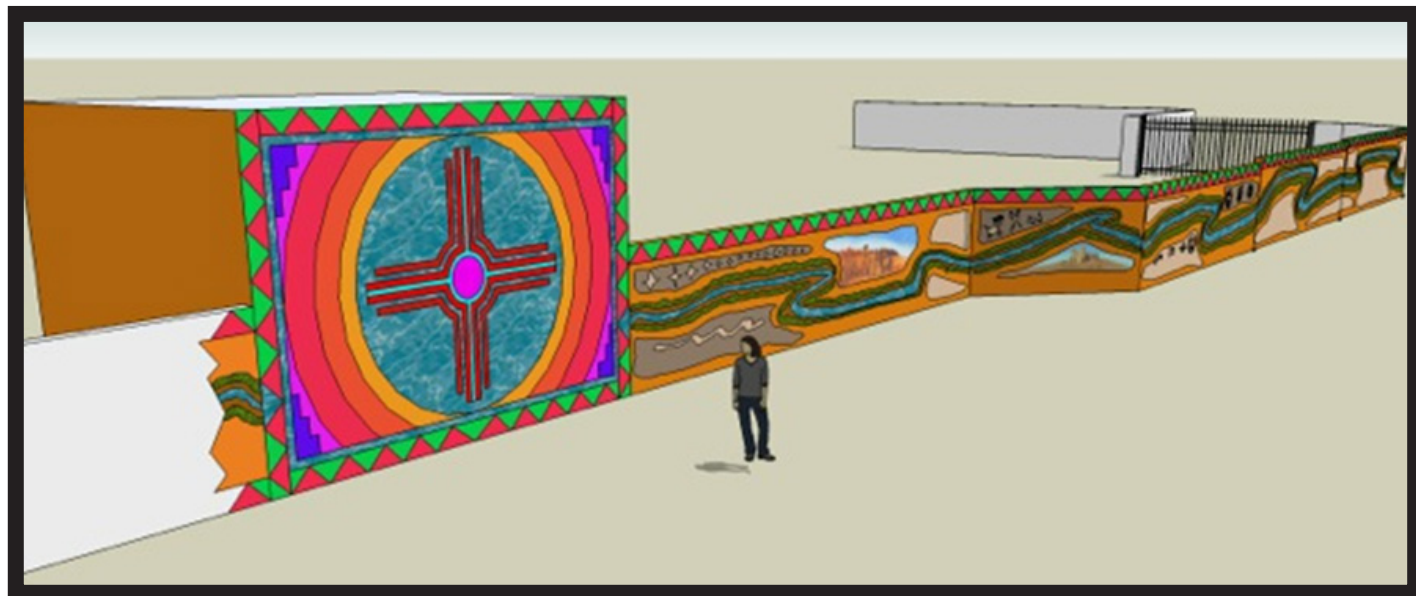

# Come Bring Your Ideas & Suggestions for The New South Valley Mural

Design by Joe Stephenson

**Saturday April 12, 2014 10 am - 12 pm &  
Thursday May 1, 2014 5 pm - 6:30 pm**  
South Valley Library, Program Room  
3904 Isleta Blvd. SW, ABQ

Working Classroom, Inc., along with lead artist Joe Stephenson invite you to attend one of the meetings above and propose ideas and suggestions regarding our South Valley History for Phase 1 of the mural for the walls of Lift Station #20 at the Southern end of Rio Bravo State Park.