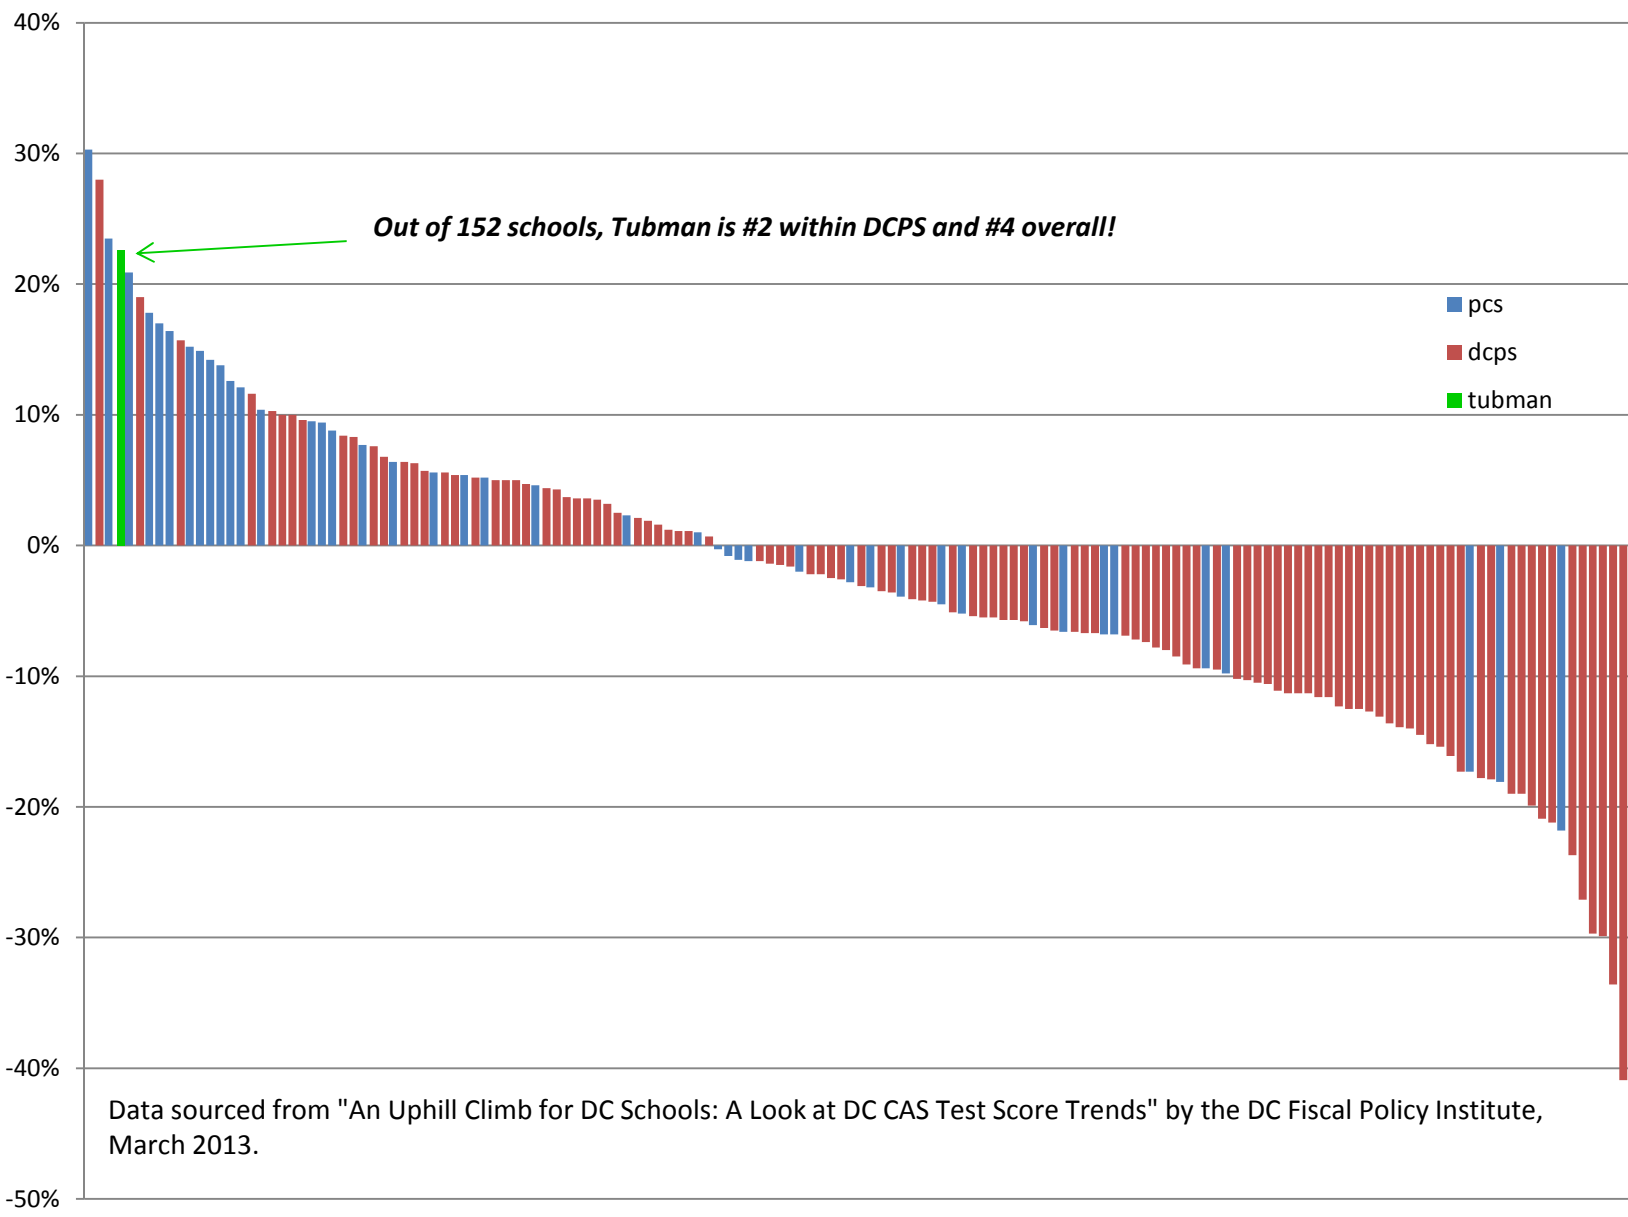

DC CAS Reading Improvement 2008-2012

Data sourced from "An Uphill Climb for DC Schools: A Look at DC CAS Test Score Trends" by the DC Fiscal Policy Institute, March 2013.