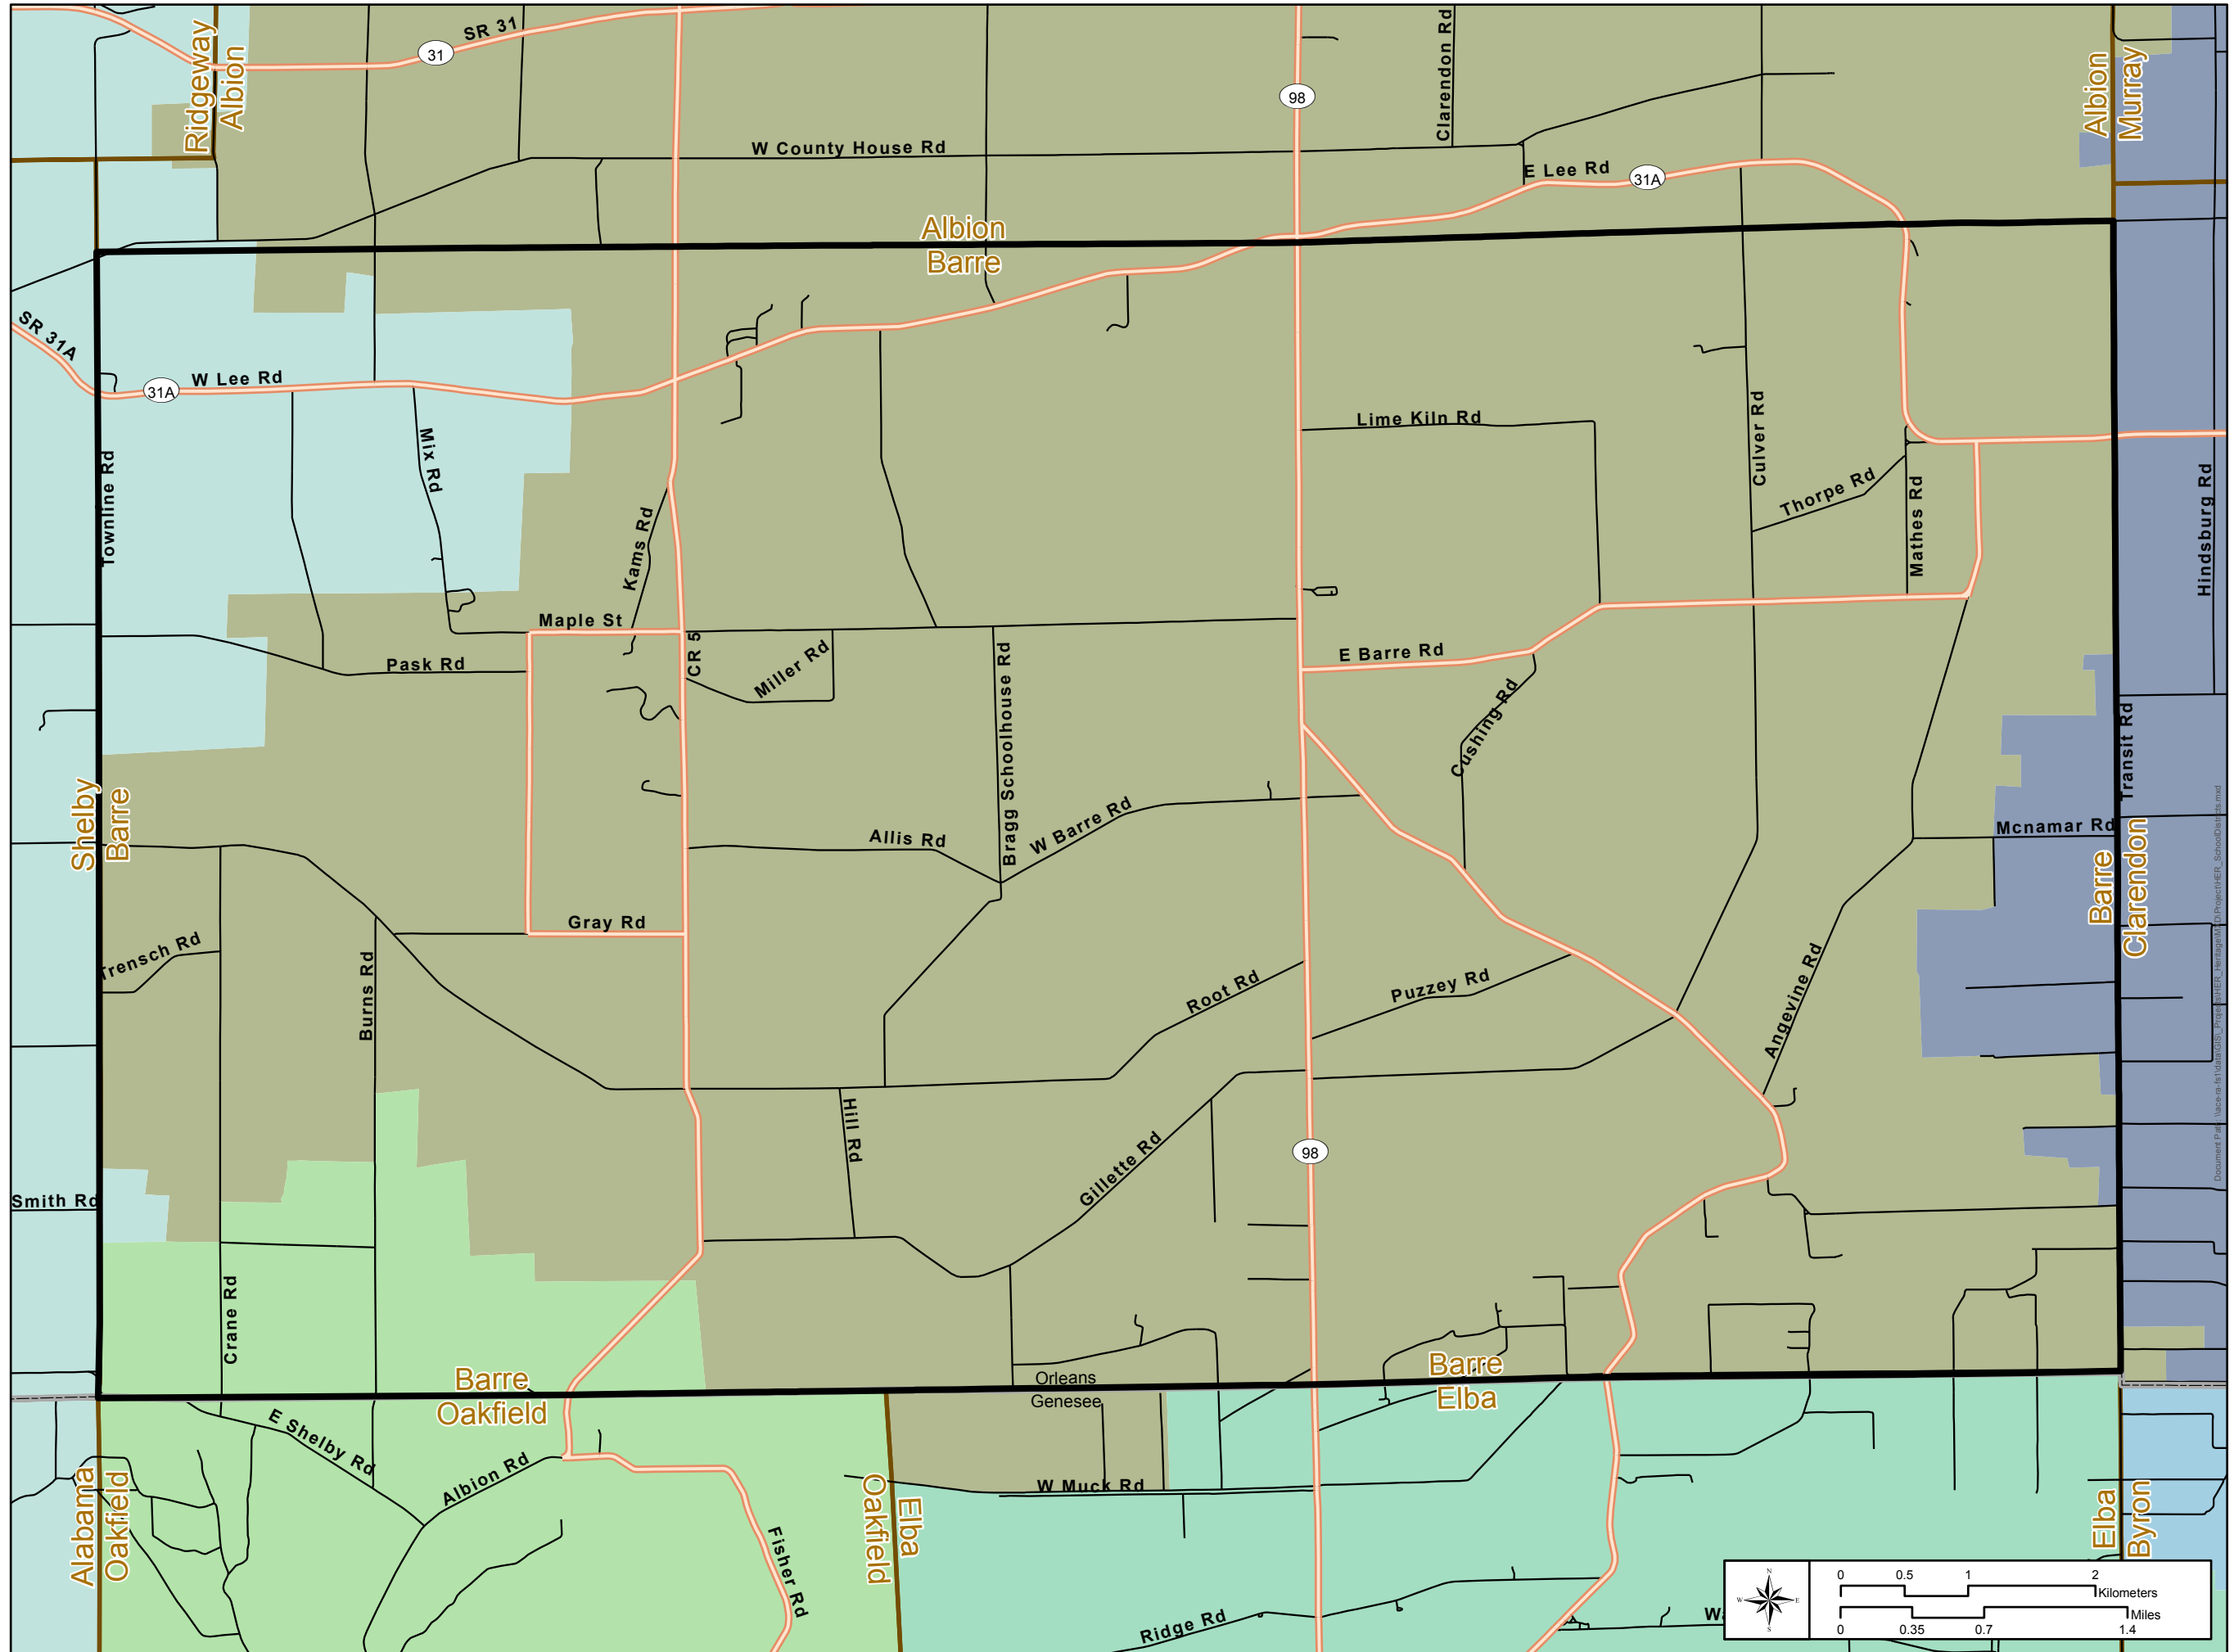

School Districts of Barre, NY

-  Town of Barre
-  County Boundary
-  Major Roads
-  Streets
-  Town Boundary
-  Albion Central School District
-  Byron-Bergen Central School District
-  Elba Central School District
-  Holley Central School District
-  Medina Central School District
-  Oakfield-Alabama Central School District

Date: 6/12/2017 Author: HVS
 Coordinate System: NAD 1983 StatePlane New York West FIPS 3103 Feet
 Projection: Transverse Mercator
 Datum: North American 1983
 Units: Foot US

Document Path: \\nas-ca-65\hubs\GIS\Projects\BATEL\Barre\BATEL_SchoolDistricts.mxd