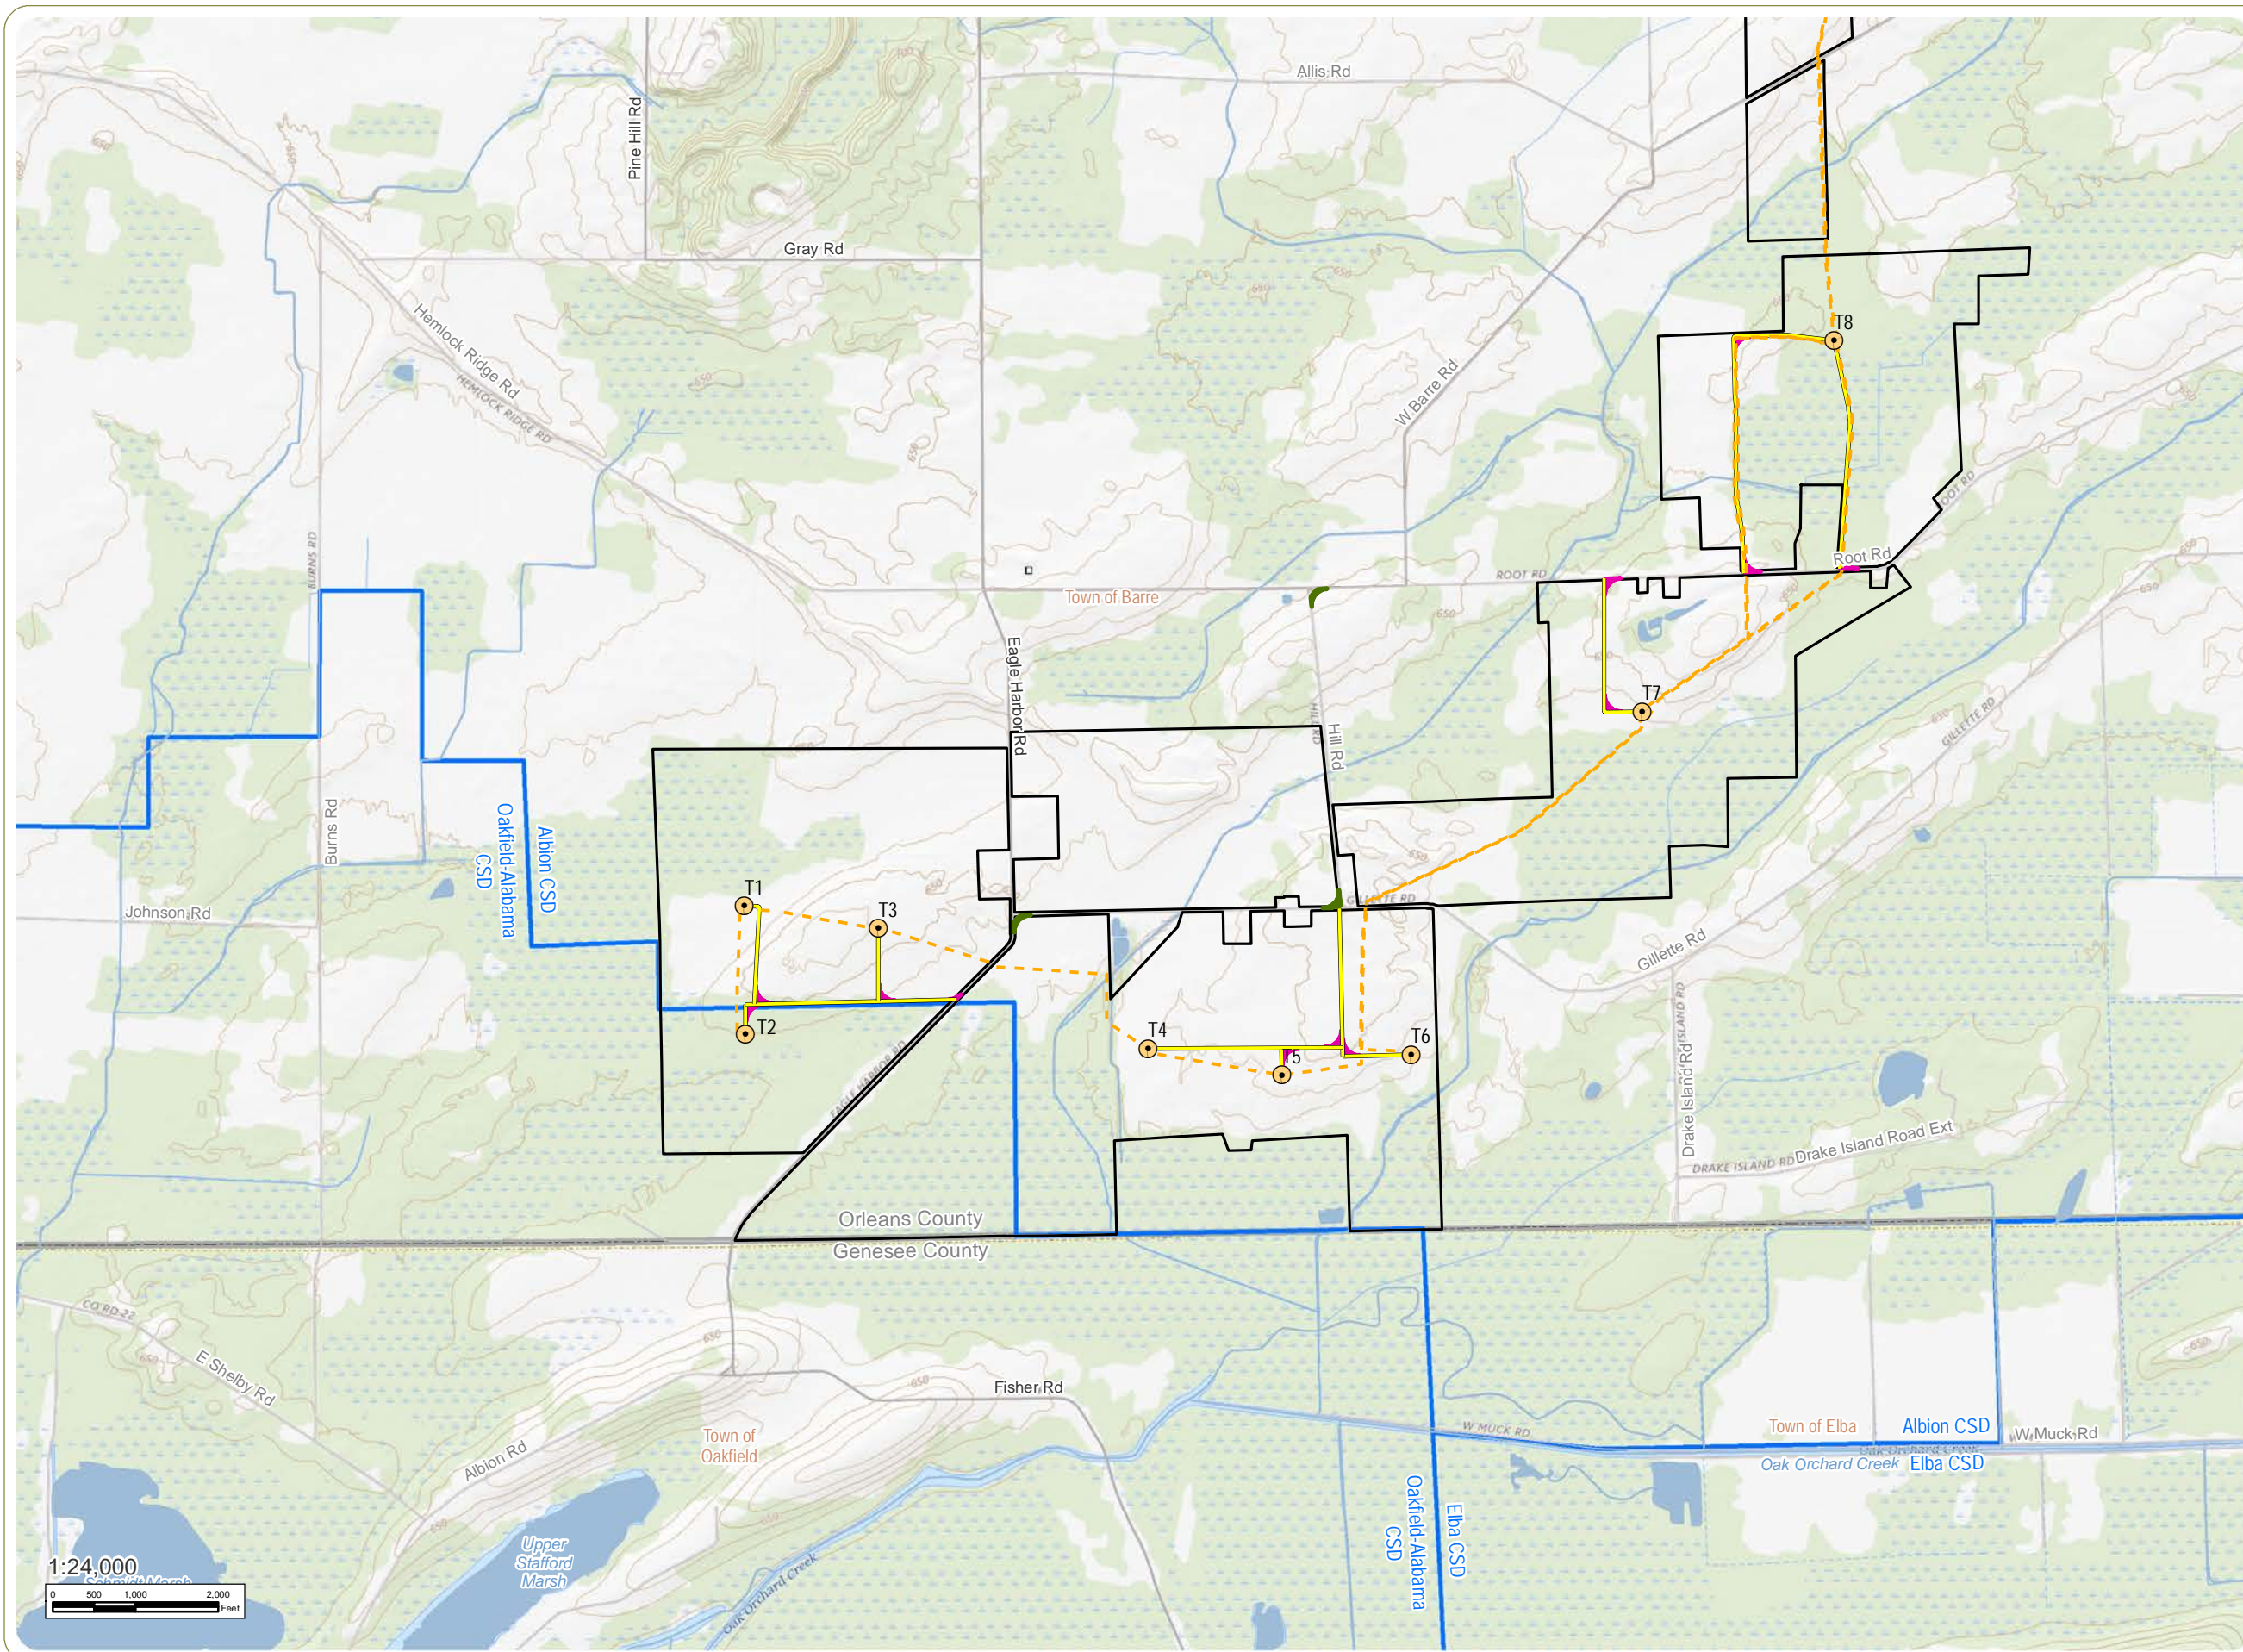

# Heritage Wind Project

Town of Barre, Orleans County, New York

Figure 3-3: Municipal Boundaries and Temporary Road Improvements

- Temporary Public Road Improvement
- Temporary Private Road Improvement
- School District Boundary
- Wind Turbine
- Access Road
- Collection Line
- Facility Site
- Town Boundary
- County Boundary

Sheet 1 of 3

Notes: 1. Basemap: ESRI ArcGIS Online "USGS Topographic Map" map service 2. This map was generated in ArcMap on February 12, 2020. 3. Fire District Boundaries align with Town Boundaries. 4. This is a color graphic. Reproduction in grayscale may misrepresent the data.

# Heritage Wind Project

Town of Barre, Orleans County, New York

Figure 3-3: Municipal Boundaries and Temporary Road Improvements

- Temporary Public Road Improvement
- Temporary Private Road Improvement
- School District Boundary
- Wind Turbine
- Permanent Met Tower
- Access Road
- Collection Line
- POI Substation
- Collection Substation
- O&M Facility
- Laydown Yard
- Facility Site
- Town Boundary
- County Boundary

Sheet 2 of 3

Notes: 1. Basemap: ESRI ArcGIS Online "USGS Topographic Map" map service 2. This map was generated in ArcMap on February 12, 2020. 3. Fire District Boundaries align with Town Boundaries. 4. This is a color graphic. Reproduction in grayscale may misrepresent the data.