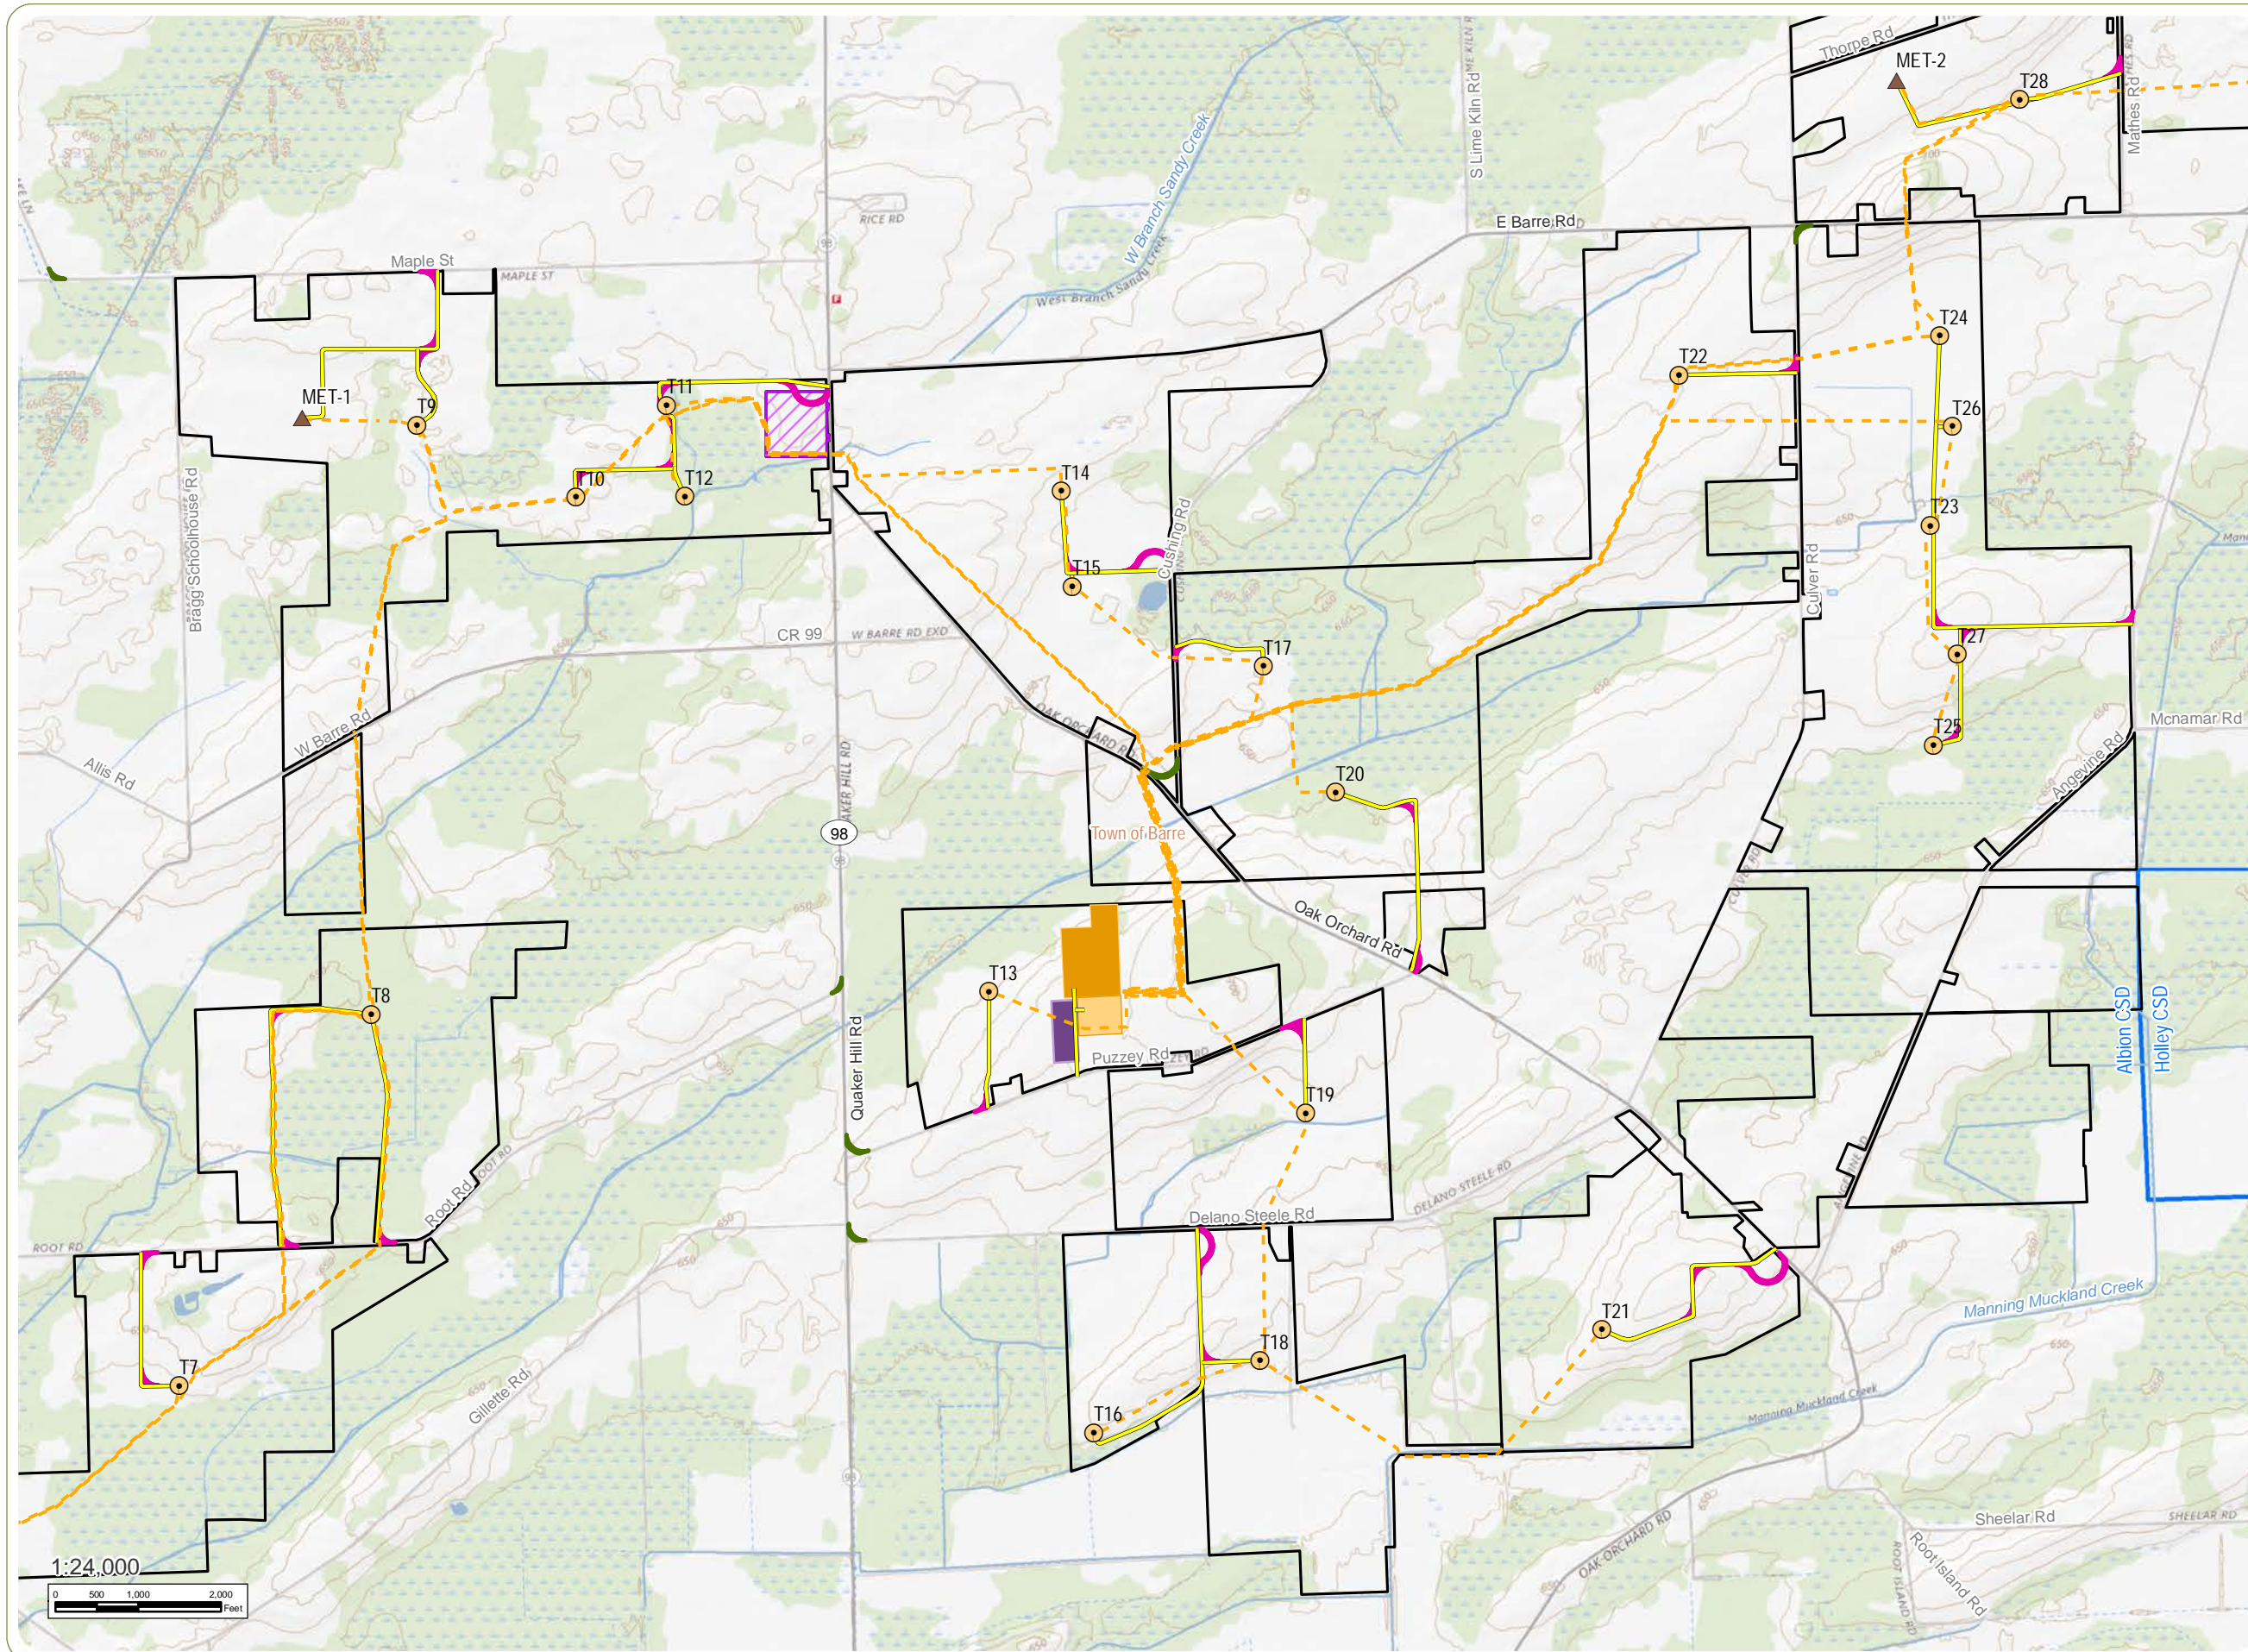

# Heritage Wind Project

Town of Barre, Orleans County, New York

Figure 3-3: Municipal Boundaries and Temporary Road Improvements

- Temporary Public Road Improvement
- Temporary Private Road Improvement
- School District Boundary
- Wind Turbine
- Access Road
- Collection Line
- Facility Site
- Town Boundary
- County Boundary

Sheet 1 of 3

Notes: 1. Basemap: ESRI ArcGIS Online "USGS Topographic Map" map service 2. This map was generated in ArcMap on February 12, 2020. 3. Fire District Boundaries align with Town Boundaries. 4. This is a color graphic. Reproduction in grayscale may misrepresent the data.

# Heritage Wind Project

Town of Barre, Orleans County, New York

Figure 3-3: Municipal Boundaries and Temporary Road Improvements

- Temporary Public Road Improvement
- Temporary Private Road Improvement
- School District Boundary
- Wind Turbine
- Permanent Met Tower
- Access Road
- Collection Line
- POI Substation
- Collection Substation
- O&M Facility
- Laydown Yard
- Facility Site
- Town Boundary
- County Boundary

Sheet 2 of 3

Notes: 1. Basemap: ESRI ArcGIS Online "USGS Topographic Map" map service 2. This map was generated in ArcMap on February 12, 2020. 3. Fire District Boundaries align with Town Boundaries. 4. This is a color graphic. Reproduction in grayscale may misrepresent the data.