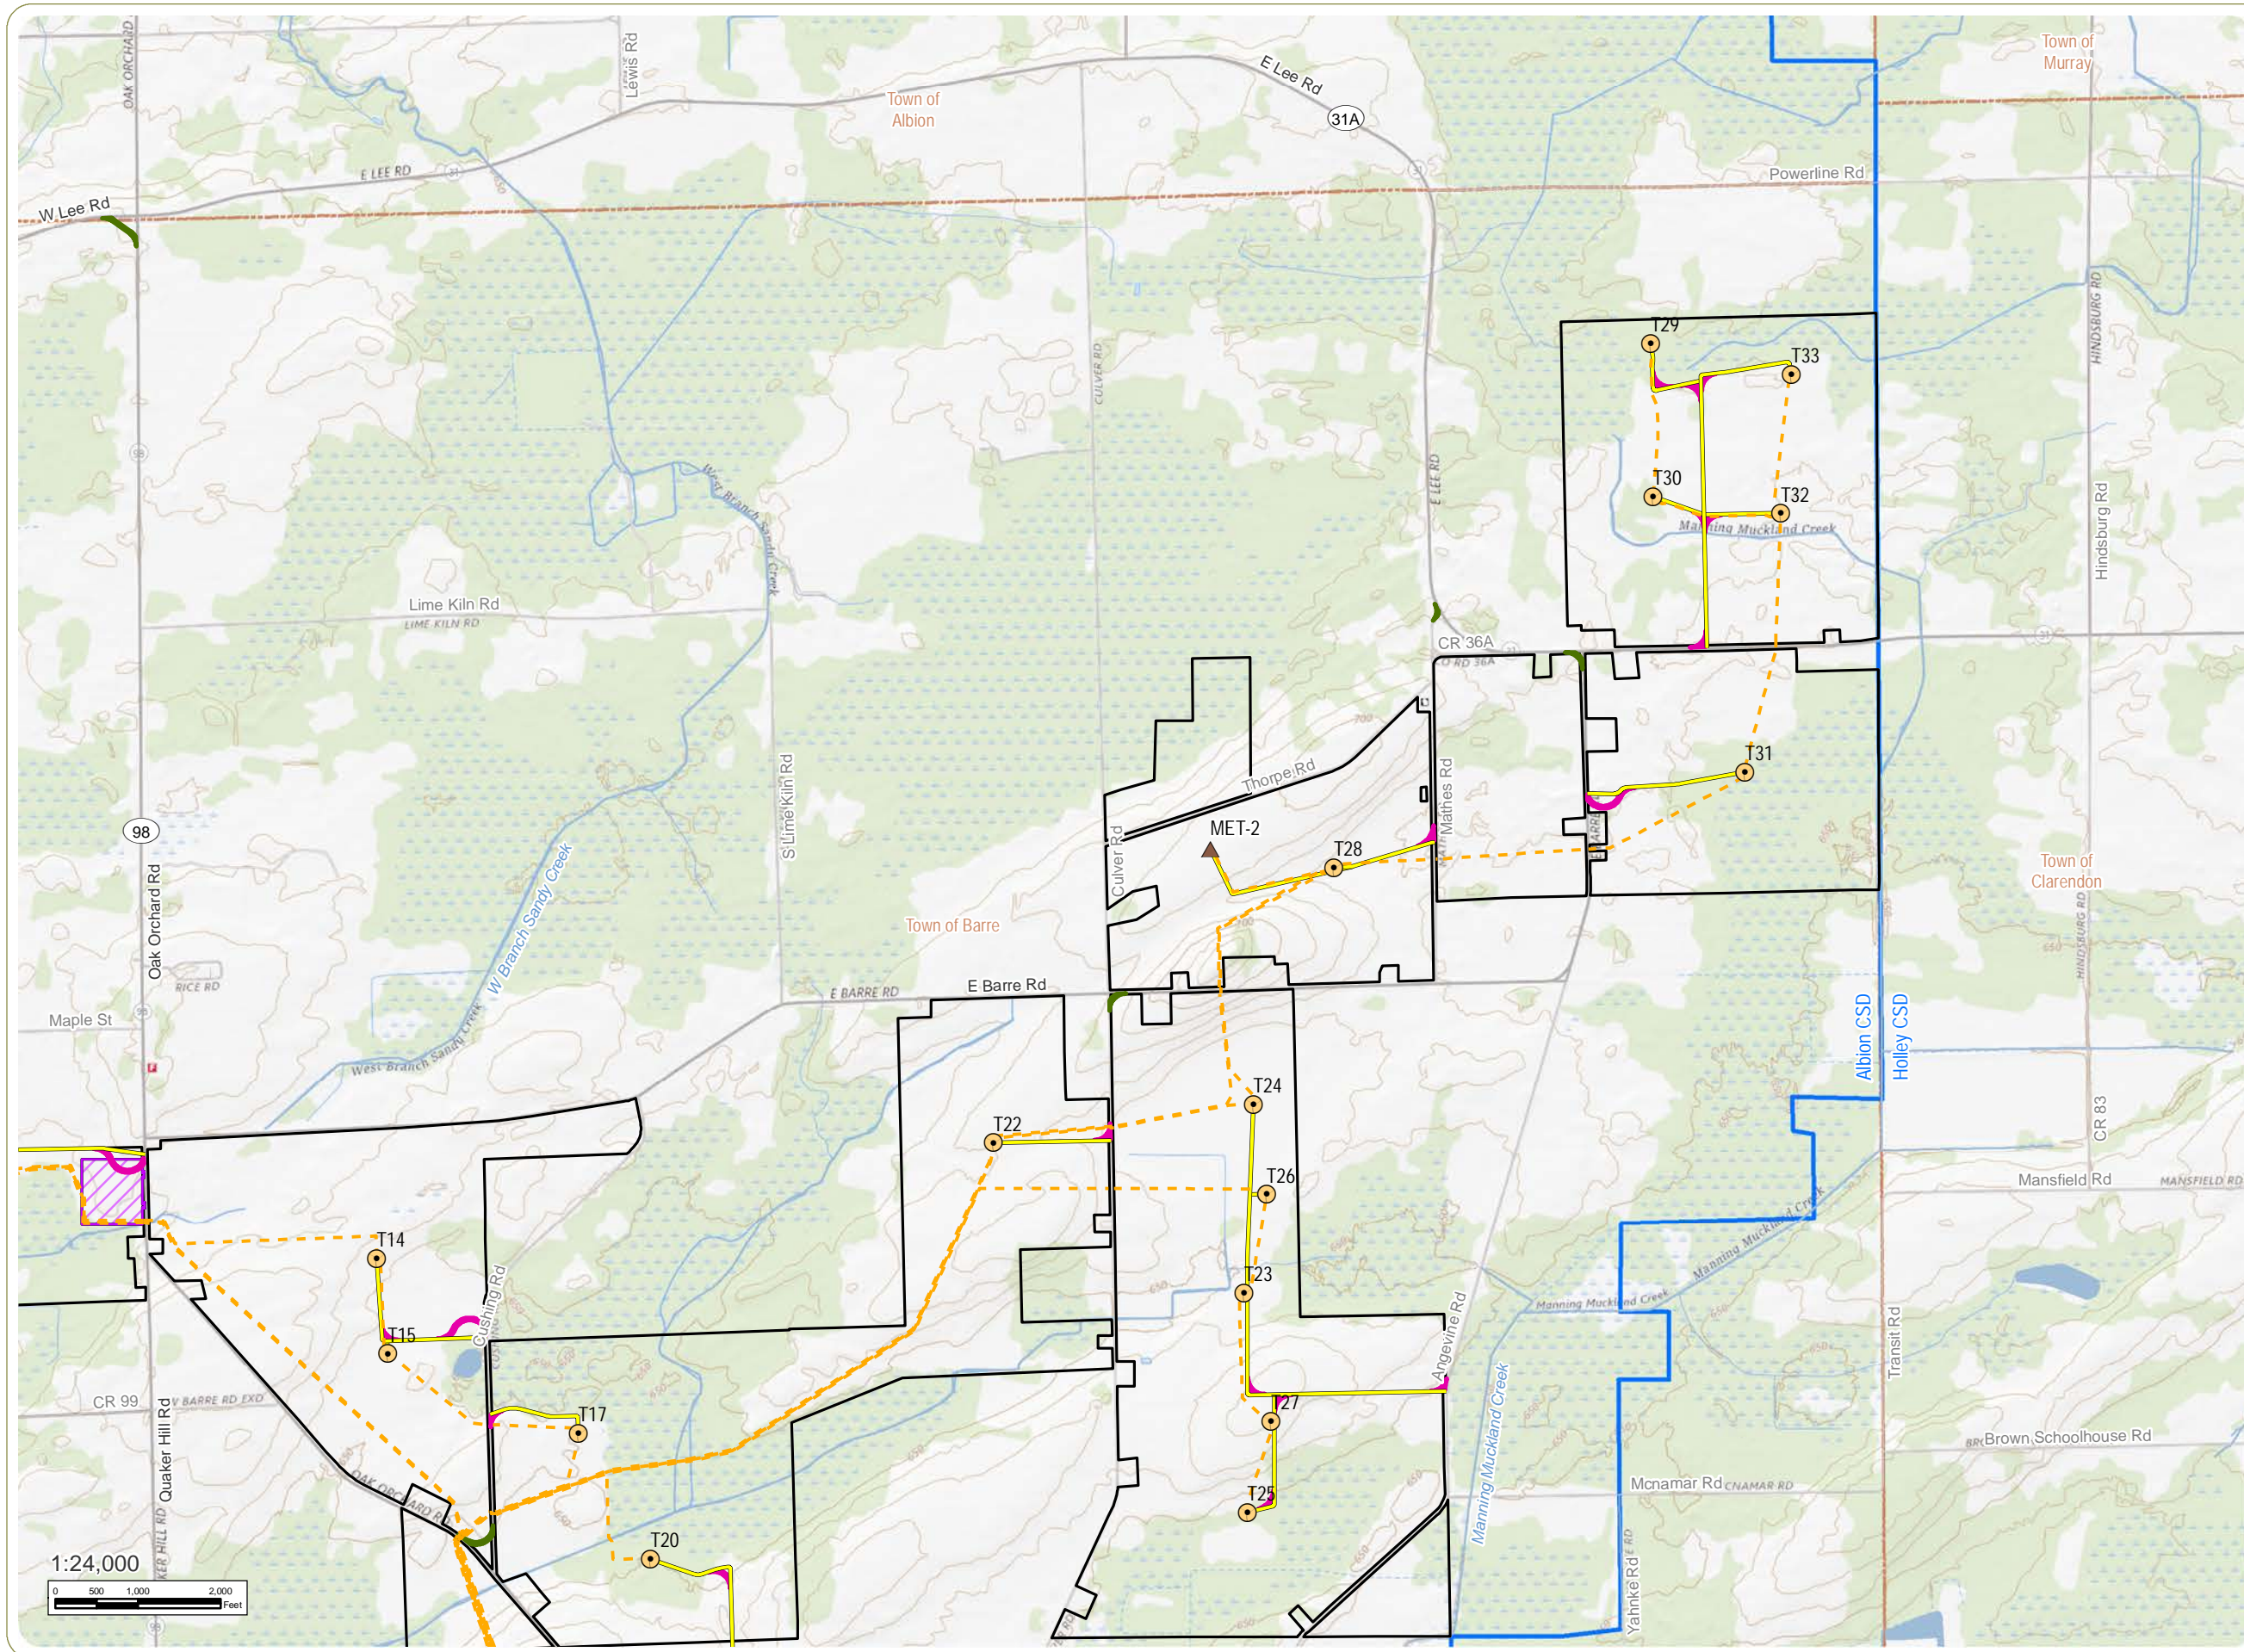

Heritage Wind Project

Town of Barre, Orleans County, New York

Figure 3-3: Municipal Boundaries and Temporary Road Improvements

- Temporary Public Road Improvement
- Temporary Private Road Improvement
- School District Boundary
- Wind Turbine
- Permanent Met Tower
- Access Road
- Collection Line
- Laydown Yard
- Facility Site
- Town Boundary
- County Boundary

Sheet 3 of 3

Notes: 1. Basemap: ESRI ArcGIS Online "USGS Topographic Map" map service 2. This map was generated in ArcMap on February 12, 2020. 3. Fire District Boundaries align with Town Boundaries. 4. This is a color graphic. Reproduction in grayscale may misrepresent the data.

www.edrdpc.com