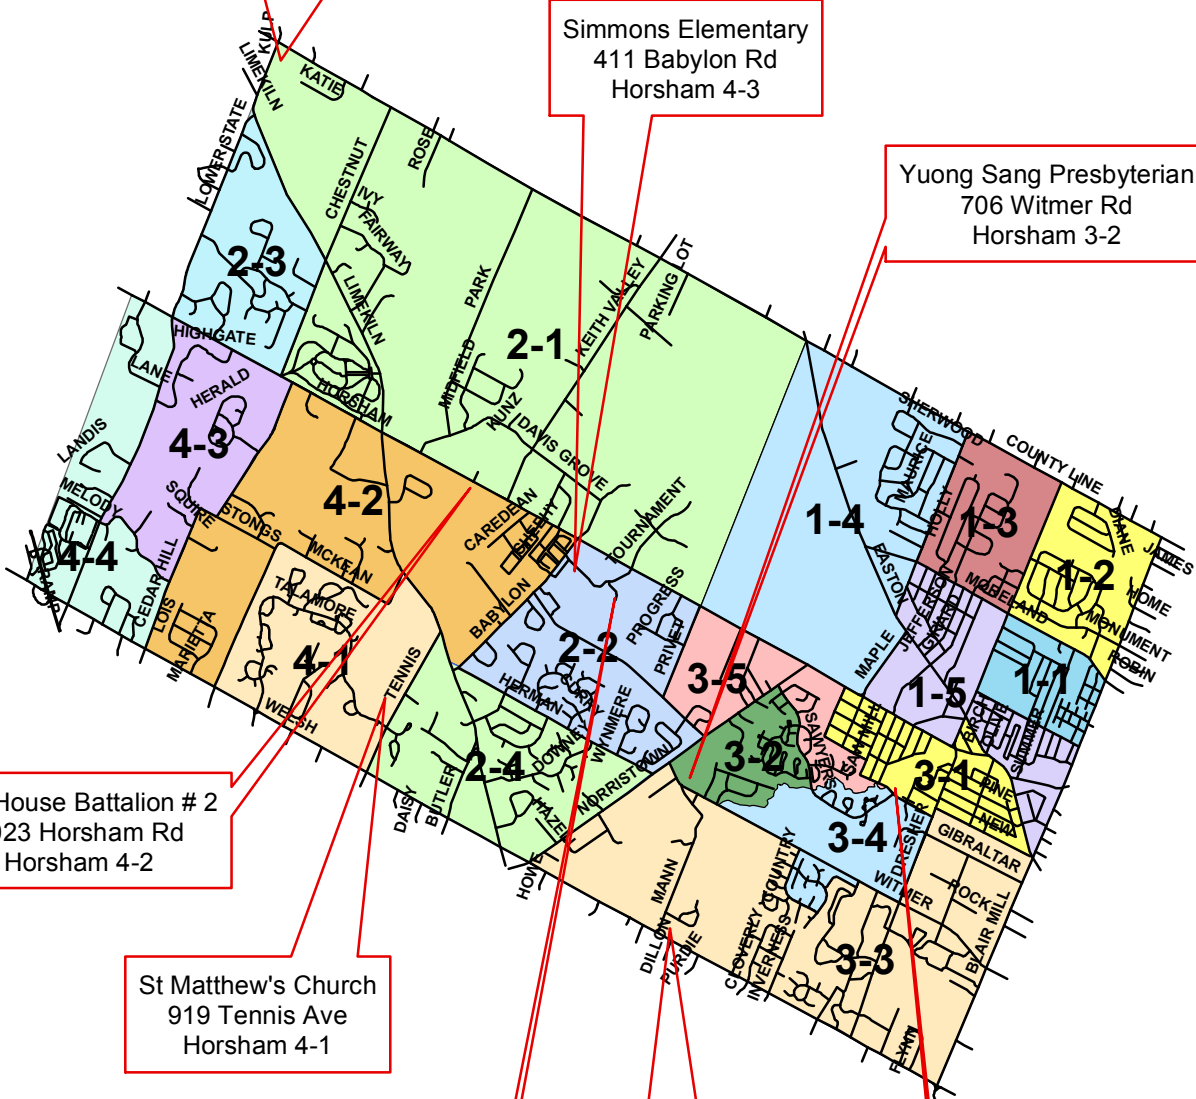

HORSHAM TOWNSHIP

3-1 to 4-4

Polling Locations

Ukrainian American Sports Ctr
1 Lower State Rd
Horsham 4-4

Simmons Elementary
411 Babylon Rd
Horsham 4-3

Yuong Sang Presbyterian
706 Witmer Rd
Horsham 3-2

Fire House Battalion # 2
1023 Horsham Rd
Horsham 4-2

St Matthew's Church
919 Tennis Ave
Horsham 4-1

Hatboro/Horsham High
899 Horsham Rd
Horsham 3-4 &
{3-5 aux gym}

Lutheran Church of
the Resurrection
620 Welsh Rd
Horsham 3-3

Veterans of Foreign Wars
324 Saw Mill Ln
Horsham 3-1