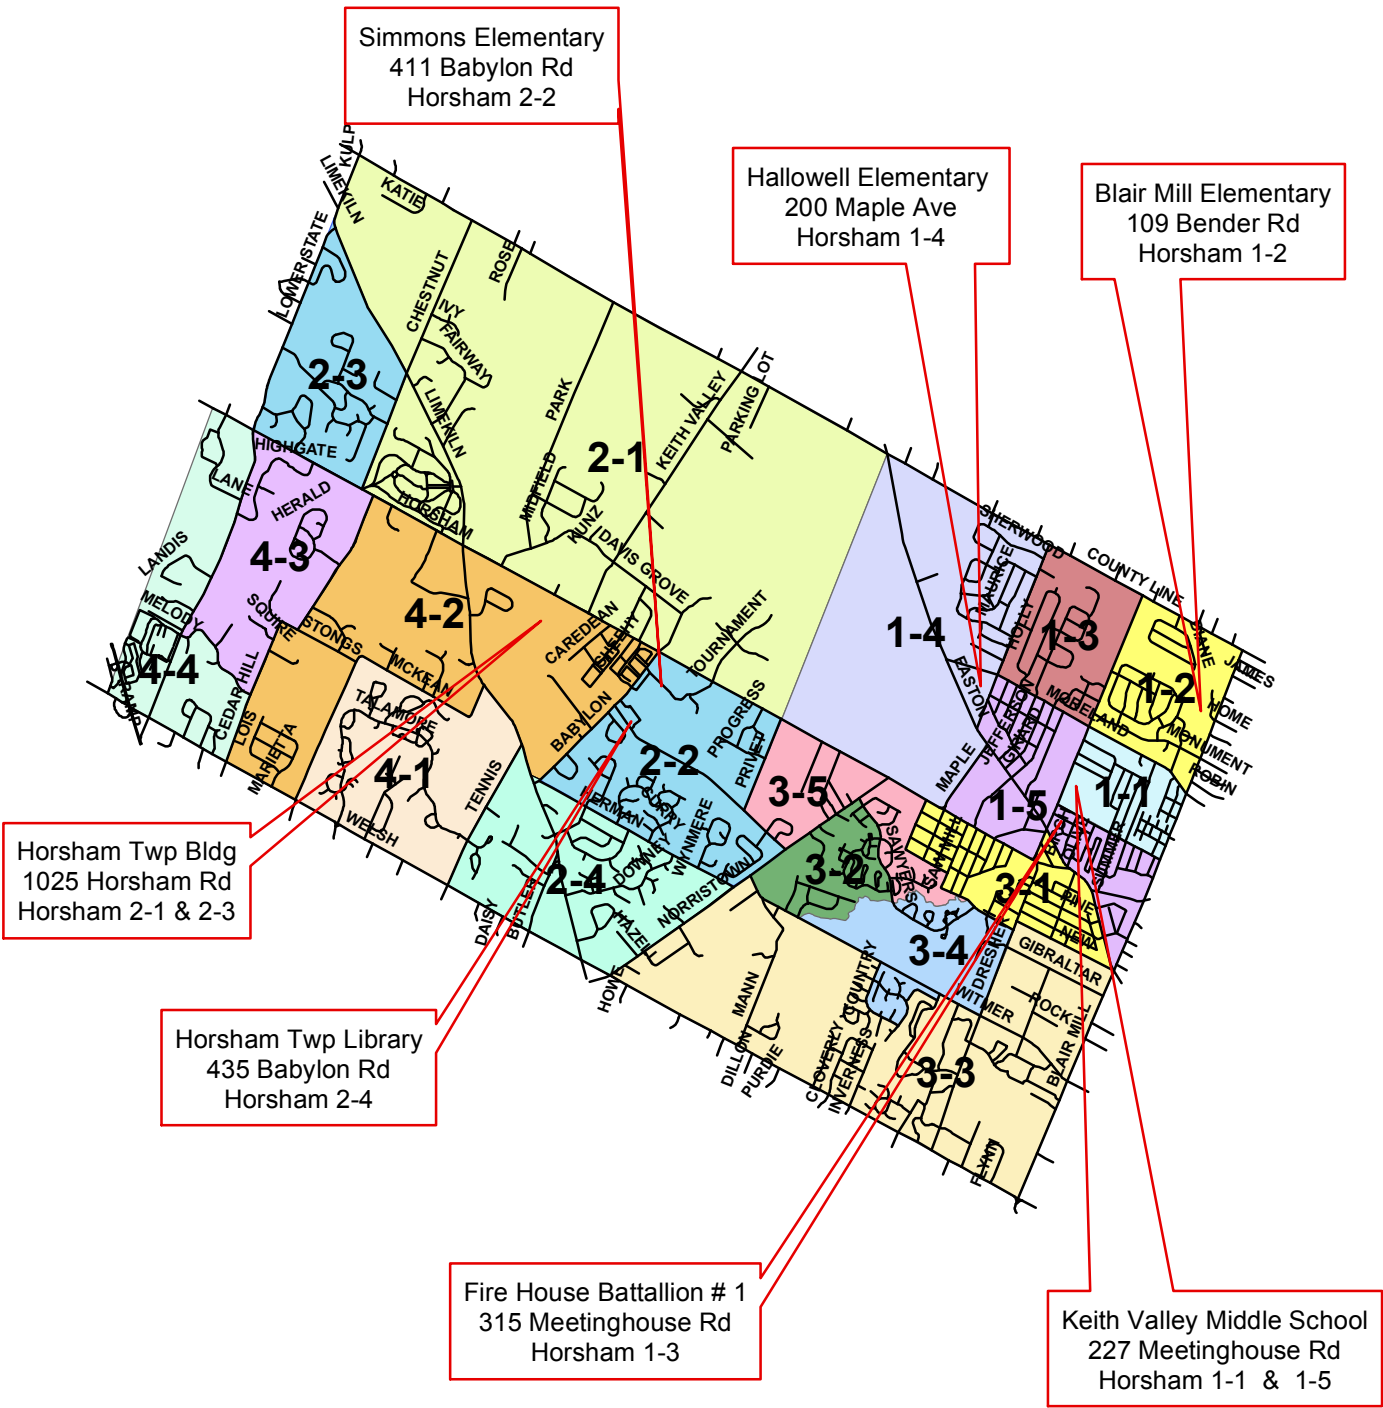

HORSHAM TOWNSHIP

1-1 to 2-4

Polling Locations

HORSHAM TOWNSHIP

3-1 to 4-4

Polling Locations

Ukrainian American Sports Ctr
1 Lower State Rd
Horsham 4-4

Simmons Elementary
411 Babylon Rd
Horsham 4-3

Yuong Sang Presbyterian
706 Witmer Rd
Horsham 3-2

Fire House Battalion # 2
1023 Horsham Rd
Horsham 4-2

St Matthew's Church
919 Tennis Ave
Horsham 4-1

Hatboro/Horsham High
899 Horsham Rd
Horsham 3-4 &
{3-5 aux gym}

Lutheran Church of
the Resurrection
620 Welsh Rd
Horsham 3-3

Veterans of Foreign Wars
324 Saw Mill Ln
Horsham 3-1