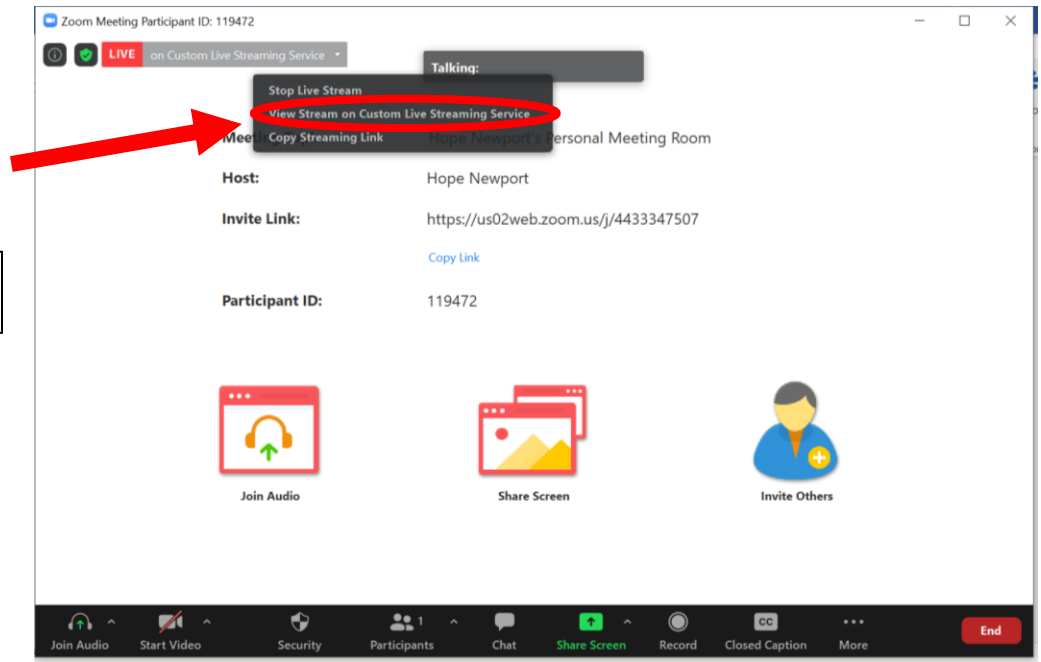

1. Locate Live Streaming

2. Open Live Streaming

3. Select Language and Voice

wordly