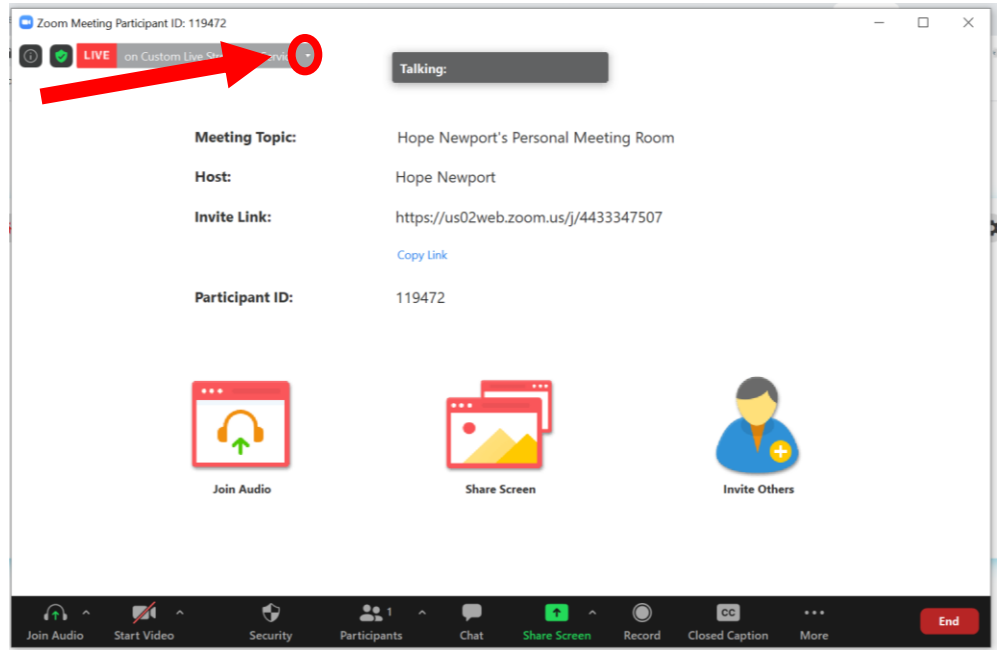

1. Locate Live Streaming

2. Open Live Streaming

3. Select Language and Voice

wordly