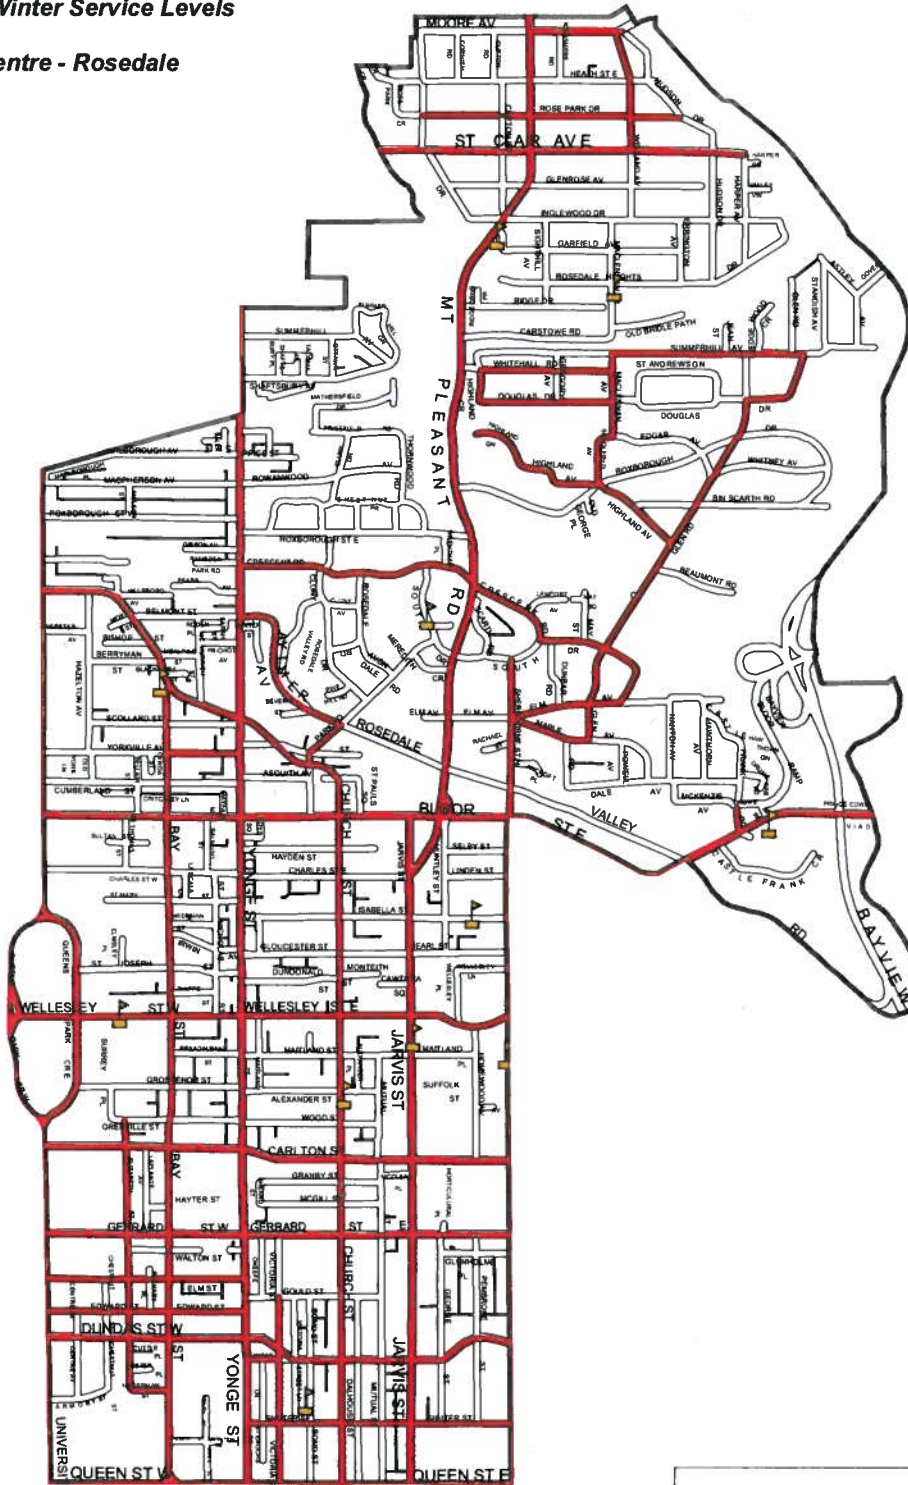

Transportation Services
Toronto & East York District Area 1

Sidewalk Winter Service Levels
Ward 27
Toronto Centre - Rosedale

Legend

- Sidewalk Service Routes
- School Locations
- Ward 27 Boundary

**Transportation Services
Toronto & East York District Area 1**

**Sidewalk Winter Service Levels
Ward 28
Toronto Centre - Rosedale**