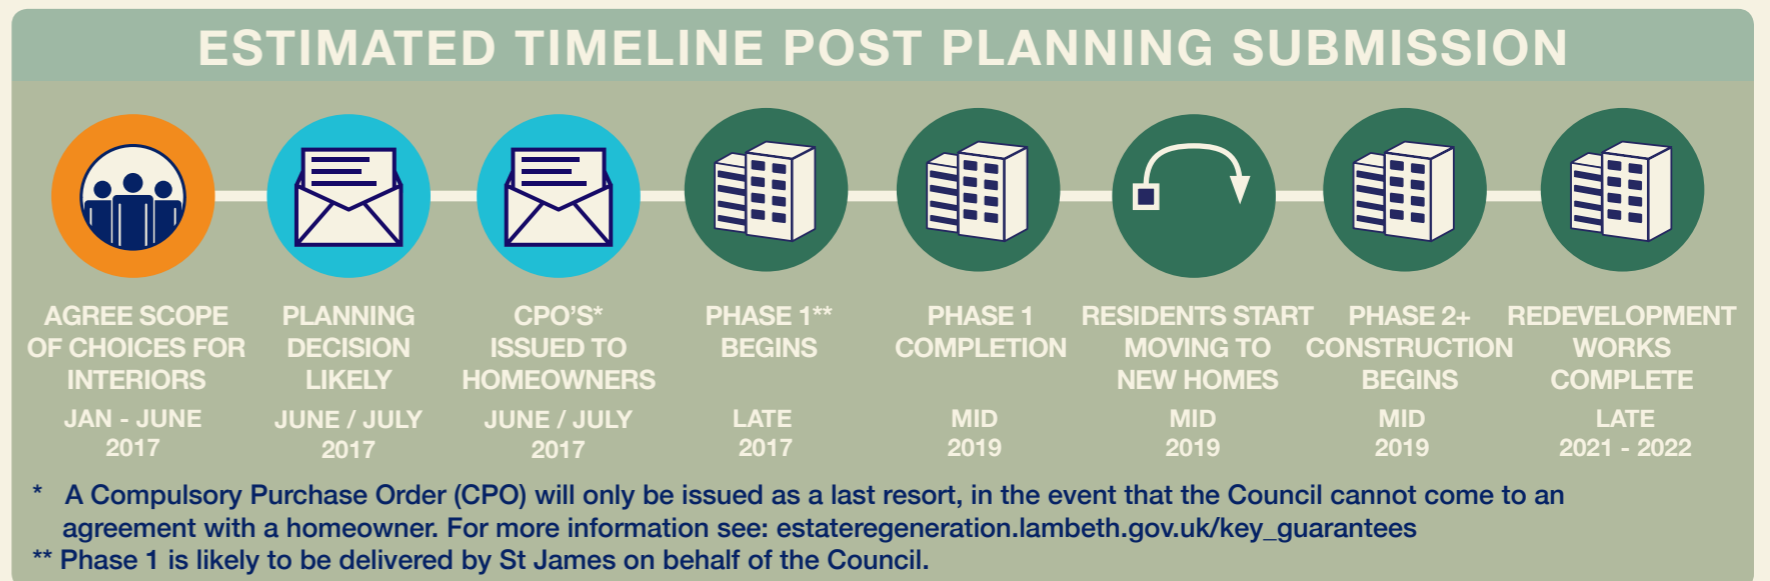

WESTBURY ESTATE TIMELINE OF DESIGN DEVELOPMENT STAGE

& HOW WE WOULD LIKE TO WORK WITH YOU

PROVISIONAL TIMELINE (JUNE - WINTER 2016/17)

- KEY:**
- INFORMATION
 - RESIDENT MEETINGS & ACTIVITIES
 - PUBLIC EVENTS
 - CONSTRUCTION RELATED WORKS

These timelines show the key steps of the project and the order they will happen in. The later dates are indicative and subject to change. Details of all of these components and precise dates will be shared in future newsletters and will be discussed extensively in resident workshops.