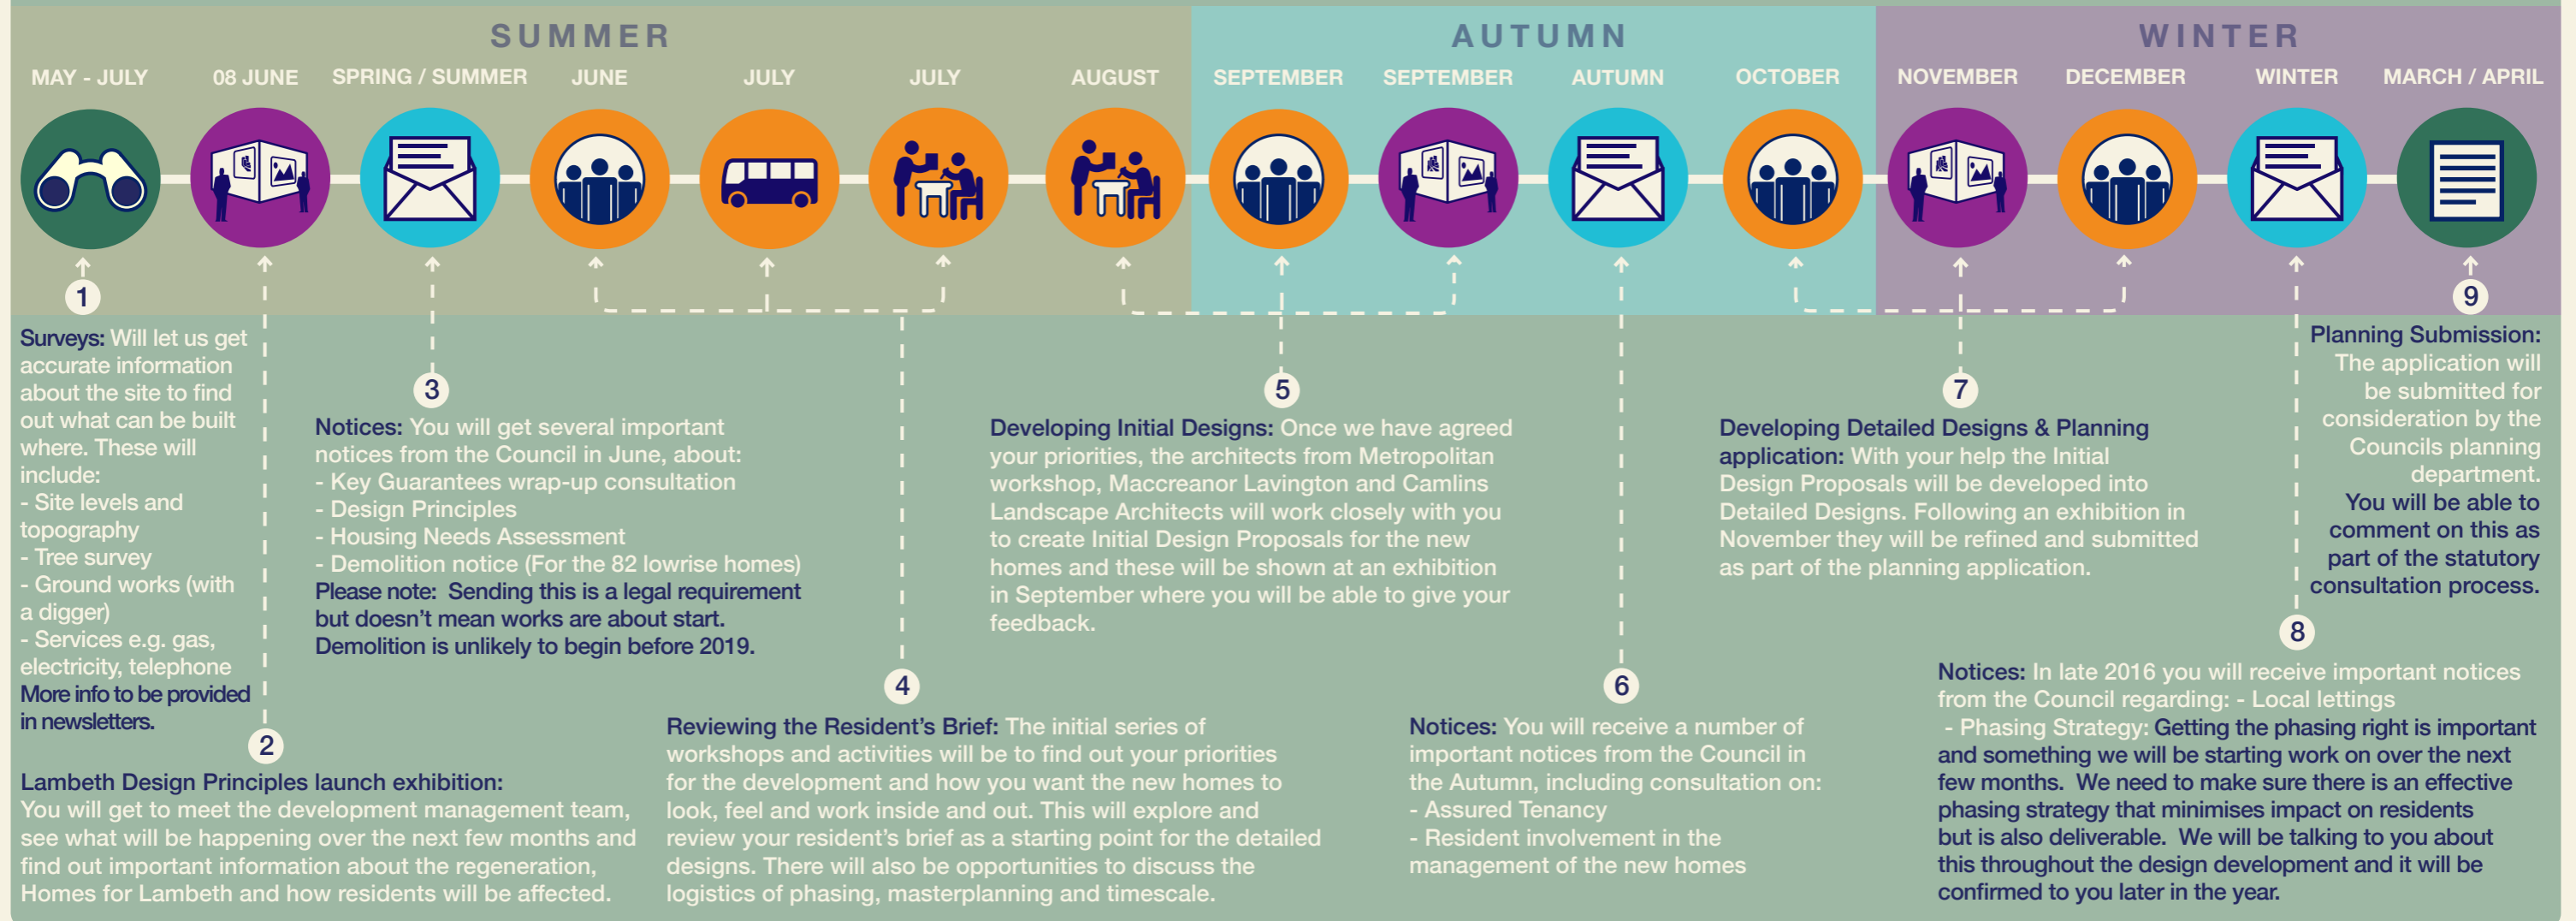

WESTBURY ESTATE TIMELINE OF DESIGN DEVELOPMENT STAGE

& HOW WE WOULD LIKE TO WORK WITH YOU

PROVISIONAL TIMELINE (JUNE - WINTER 2016/17)

- KEY:**
- INFORMATION
 - RESIDENT MEETINGS & ACTIVITIES
 - PUBLIC EVENTS
 - CONSTRUCTION RELATED WORKS

These timelines show the key steps of the project and the order they will happen in. The later dates are indicative and subject to change. Details of all of these components and precise dates will be shared in future newsletters and will be discussed extensively in resident workshops.